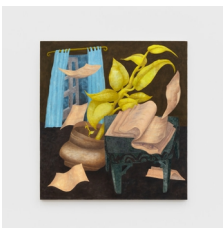

FIVE YEAR ANNIVERSARY SHOW

Alessandro Pessoli
Polka dot Adam, 2020
Oil, oil bar, pencil, acrylic, spray paint
57 x 77 in
(APE20.007)

Blair Saxon-Hill
The Flute End of Consequences, 2017
Washcloth and other fabrics including netting and cashmere, wood, foam, hose, hydrocal, fiber reinforced plaster
50 x 28 in
127 x 71.1 cm
(BSH18.061)

Celeste Dupuy-Spencer

The Border (Father Tom Carey and Father Richard Estrada of Epiphany), 2020

Oil on linen
18 x 14 in
45.7 x 35.6 cm
(CDS20.006)

Celeste Dupuy-Spencer

TBT, 2020

Oil on linen
48 x 40 in
121.9 x 101.6 cm
(CDS20.002)

Anke Weyer

Shocks/Struts, 2020
oil and acrylic on canvas
76 x 60 in
193 x 152.4 cm
(AWE20.006)

Polly Borland

Morph 10, 2018
archival pigment print
92 x 78 cm
36.2 x 30.7 in
Edition of 6 plus 3 artist's proofs (#3/6)
(PBO18.013)

Polly Borland

Morph 14, 2018
archival pigment print
92 x 78 cm
36.2 x 30.7 in
Edition of 6 plus 3 artist's proofs (#3/6)
(PBO18.014)

Ginny Casey

Post Epilogue, 2020
Oil on canvas
54 1/2 x 51 in
138.4 x 129.5 cm
(GCA20.004)