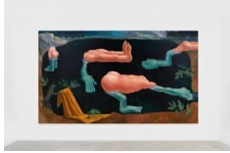

Louise Bonnet
May 15 – June 19, 2021

Louise Bonnet
Bathers, 2021
Oil on linen
84 x 144 in
213.4 x 365.8 cm
(LB21.008)

Louise Bonnet
Figure with Tablecloth, 2021
Oil on linen
72 x 60 in
182.9 x 152.4 cm
(LB21.011)

Louise Bonnet
Red Interior with Seated Figure, 2021
Oil on linen
84 x 144 in
213.4 x 365.8 cm
(LB21.007)

Louise Bonnet
Landscape with Fig Leaves, 2021
30 x 40 in
76.2 x 101.6 cm
(LB21.013)

Louise Bonnet
Meadow, 2021
Oil on linen
84 x 144 in
213.4 x 365.8 cm
(LB21.009)

Louise Bonnet

Interior with Orange Bed, 2021

Oil on linen

72 x 120 in

182.9 x 304.8 cm

(LB21.010)

Louise Bonnet

Bather with Orange Mountain, 2021