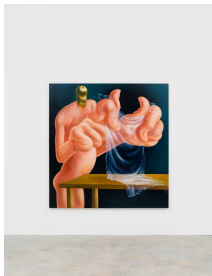

Louise Bonnet
May 15 – June 19, 2021

Louise Bonnet
Bathers, 2021
Oil on linen
84 x 144 in
213.4 x 365.8 cm
(LB21.008)

Louise Bonnet
Figure with Tablecloth, 2021
Oil on linen
72 x 60 in
182.9 x 152.4 cm
(LB21.011)

Louise Bonnet
Red Interior with Seated Figure, 2021
Oil on linen
84 x 144 in
213.4 x 365.8 cm
(LB21.007)

Louise Bonnet
Landscape with Fig Leaves, 2021
30 x 40 in
76.2 x 101.6 cm
(LB21.013)

Louise Bonnet
Meadow, 2021
Oil on linen
84 x 144 in
213.4 x 365.8 cm
(LB21.009)

Louise Bonnet

Interior with Orange Bed, 2021

Oil on linen

72 x 120 in

182.9 x 304.8 cm

(LB21.010)

Louise Bonnet

Bather with Orange Mountain, 2021