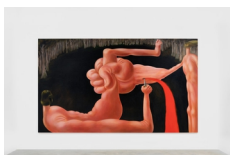

Louise Bonnet
May 15 – June 19, 2021

Louise Bonnet
Bathers, 2021
Oil on linen
84 x 144 in
213.4 x 365.8 cm
(LB21.008)

Louise Bonnet
Figure with Tablecloth, 2021
Oil on linen
72 x 60 in
182.9 x 152.4 cm
(LB21.011)

Louise Bonnet
Red Interior with Seated Figure, 2021
Oil on linen
84 x 144 in
213.4 x 365.8 cm
(LB21.007)

Louise Bonnet
Landscape with Fig Leaves, 2021
30 x 40 in
76.2 x 101.6 cm
(LB21.013)

Louise Bonnet
Meadow, 2021
Oil on linen
84 x 144 in
213.4 x 365.8 cm
(LB21.009)

Louise Bonnet

Interior with Orange Bed, 2021

Oil on linen

72 x 120 in

182.9 x 304.8 cm

(LB21.010)

Louise Bonnet

Bather with Orange Mountain, 2021