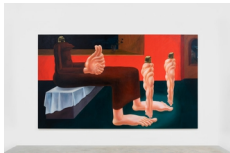

Louise Bonnet
May 15 – June 19, 2021

Louise Bonnet
Bathers, 2021
Oil on linen
84 x 144 in
213.4 x 365.8 cm
(LB21.008)

Louise Bonnet
Figure with Tablecloth, 2021
Oil on linen
72 x 60 in
182.9 x 152.4 cm
(LB21.011)

Louise Bonnet
Red Interior with Seated Figure, 2021
Oil on linen
84 x 144 in
213.4 x 365.8 cm
(LB21.007)

Louise Bonnet
Landscape with Fig Leaves, 2021
30 x 40 in
76.2 x 101.6 cm
(LB21.013)

Louise Bonnet
Meadow, 2021
Oil on linen
84 x 144 in
213.4 x 365.8 cm
(LB21.009)

Louise Bonnet

Interior with Orange Bed, 2021

Oil on linen

72 x 120 in

182.9 x 304.8 cm

(LB21.010)

Louise Bonnet

Bather with Orange Mountain, 2021