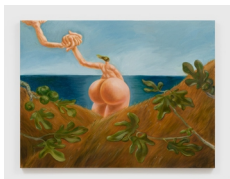

Louise Bonnet
May 15 – June 19, 2021

Louise Bonnet
Bathers, 2021
Oil on linen
84 x 144 in
213.4 x 365.8 cm
(LB21.008)

Louise Bonnet
Figure with Tablecloth, 2021
Oil on linen
72 x 60 in
182.9 x 152.4 cm
(LB21.011)

Louise Bonnet
Red Interior with Seated Figure, 2021
Oil on linen
84 x 144 in
213.4 x 365.8 cm
(LB21.007)

Louise Bonnet
Landscape with Fig Leaves, 2021
30 x 40 in
76.2 x 101.6 cm
(LB21.013)

Louise Bonnet
Meadow, 2021
Oil on linen
84 x 144 in
213.4 x 365.8 cm
(LB21.009)

Louise Bonnet

Interior with Orange Bed, 2021

Oil on linen

72 x 120 in

182.9 x 304.8 cm

(LB21.010)

Louise Bonnet

Bather with Orange Mountain, 2021