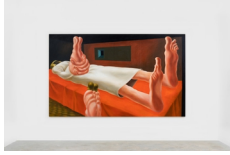

Louise Bonnet
May 15 – June 19, 2021

Louise Bonnet
Bathers, 2021
Oil on linen
84 x 144 in
213.4 x 365.8 cm
(LB21.008)

Louise Bonnet
Figure with Tablecloth, 2021
Oil on linen
72 x 60 in
182.9 x 152.4 cm
(LB21.011)

Louise Bonnet
Red Interior with Seated Figure, 2021
Oil on linen
84 x 144 in
213.4 x 365.8 cm
(LB21.007)

Louise Bonnet
Landscape with Fig Leaves, 2021
30 x 40 in
76.2 x 101.6 cm
(LB21.013)

Louise Bonnet
Meadow, 2021
Oil on linen
84 x 144 in
213.4 x 365.8 cm
(LB21.009)

Louise Bonnet

Interior with Orange Bed, 2021

Oil on linen

72 x 120 in

182.9 x 304.8 cm

(LB21.010)

Louise Bonnet

Bather with Orange Mountain, 2021