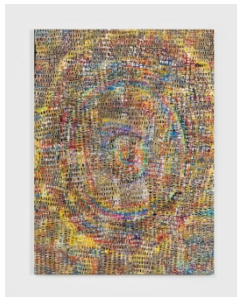

MINDY SHAPERO

LOST IN SPACE

April 20 – June 6, 2021

FLOOR -1

Mindy Shapero

Scar of Midnight Portal, one eye blur, 2021

Acrylic, spray paint, gold and silver leaf on linen

60 1/8 x 44 1/8 x 1 1/2 in

152.7 x 112.1 x 3.8 cm

(MS21.016)

Mindy Shapero

Scar of Midnight Portal (blue, gold, copper, silver, with silver floater), 2021

Spray paint, acrylic, copper, gold and silver leaf on paper

44 3/4 x 30 3/4 x 1 1/2 in

113.7 x 78.1 x 3.8 cm

(MS21.006)

Mindy Shapero

Scar of Midnight Portal (life green, rings inside, radiating out), 2021

Spray paint, acrylic, gold, copper, and silver leaf on paper

44 3/4 x 30 3/4 x 1 1/2 in

113.7 x 78.1 x 3.8 cm

(MS21.009)

Mindy Shapero

Scar of Midnight Portal (copper inside, gold and silver out), 2021

Spray paint, acrylic, copper, gold, and silver leaf on paper

44 3/4 x 30 3/4 x 1 1/2 in

113.7 x 78.1 x 3.8 cm