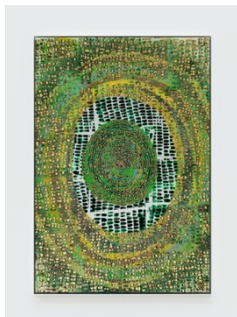

MINDY SHAPERO

LOST IN SPACE

April 20 – June 6, 2021

FLOOR -1

Mindy Shapero

Scar of Midnight Portal, one eye blur, 2021

Acrylic, spray paint, gold and silver leaf on linen

60 1/8 x 44 1/8 x 1 1/2 in

152.7 x 112.1 x 3.8 cm

(MS21.016)

Mindy Shapero

Scar of Midnight Portal (blue, gold, copper, silver, with silver floater), 2021

Spray paint, acrylic, copper, gold and silver leaf on paper

44 3/4 x 30 3/4 x 1 1/2 in

113.7 x 78.1 x 3.8 cm

(MS21.006)

Mindy Shapero

Scar of Midnight Portal (life green, rings inside, radiating out), 2021

Spray paint, acrylic, gold, copper, and silver leaf on paper

44 3/4 x 30 3/4 x 1 1/2 in

113.7 x 78.1 x 3.8 cm

(MS21.009)

Mindy Shapero

Scar of Midnight Portal (copper inside, gold and silver out), 2021

Spray paint, acrylic, copper, gold, and silver leaf on paper

44 3/4 x 30 3/4 x 1 1/2 in

113.7 x 78.1 x 3.8 cm