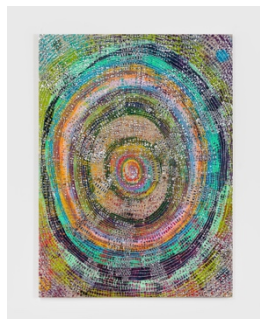

113.7 x 78.1 x 3.8 cm

(MS21.009)

Mindy Shapero

Scar of Midnight Portal (copper inside, gold and silver out), 2021

Spray paint, acrylic, copper, gold, and silver leaf on paper

44 3/4 x 30 3/4 x 1 1/2 in

113.7 x 78.1 x 3.8 cm

(MS21.008)

GROUND FLOOR

Mindy Shapero

Scar of Midnight Portal, burnt sight, 2021

Acrylic, spray paint, gold and silver leaf on linen

90 1/8 x 72 1/8 x 1 1/2 in

228.9 x 183.2 x 3.8 cm

(MS21.019)

Scar of Midnight Portal, darkness in the light, 2021

Acrylic, spray paint, beads, gold and silver leaf on linen

60 1/8 x 44 1/8 x 1 1/2 in

152.7 x 112.1 x 3.8 cm

(MS21.014)

Mindy Shapero

Scar of Midnight Portal, dizzy swell, 2021

Acrylic, spray paint, gold and silver leaf on linen

60 1/8 x 44 1/8 x 1 1/2 in

152.7 x 112.1 x 3.8 cm

(MS21.015)

Mindy Shapero

Scar of Midnight Portal, something in my eye, 2021

Acrylic, spray paint, gold and silver leaf on linen