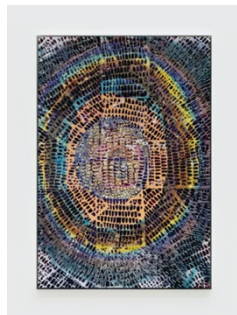

152.7 x 112.1 x 3.8 cm

(MS21.016)

Mindy Shapero

Scar of Midnight Portal (blue, gold, copper, silver, with silver floater), 2021

Spray paint, acrylic, copper, gold and silver leaf on paper

44 3/4 x 30 3/4 x 1 1/2 in

113.7 x 78.1 x 3.8 cm

(MS21.006)

Mindy Shapero

Scar of Midnight Portal (life green, rings inside, radiating out), 2021

Spray paint, acrylic, gold, copper, and silver leaf on paper

44 3/4 x 30 3/4 x 1 1/2 in

113.7 x 78.1 x 3.8 cm

(MS21.009)

Mindy Shapero

Scar of Midnight Portal (copper inside, gold and silver out), 2021

Spray paint, acrylic, copper, gold, and silver leaf on paper

44 3/4 x 30 3/4 x 1 1/2 in

113.7 x 78.1 x 3.8 cm

(MS21.008)

GROUND FLOOR

Mindy Shapero

Scar of Midnight Portal, burnt sight, 2021

Acrylic, spray paint, gold and silver leaf on linen

90 1/8 x 72 1/8 x 1 1/2 in

228.9 x 183.2 x 3.8 cm

(MS21.019)