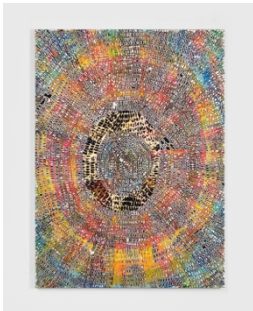

113.7 x 78.1 x 3.8 cm

(MS21.009)

Mindy Shapero

Scar of Midnight Portal (copper inside, gold and silver out), 2021

Spray paint, acrylic, copper, gold, and silver leaf on paper

44 3/4 x 30 3/4 x 1 1/2 in

113.7 x 78.1 x 3.8 cm

(MS21.008)

GROUND FLOOR

Mindy Shapero

Scar of Midnight Portal, burnt sight, 2021

Acrylic, spray paint, gold and silver leaf on linen

90 1/8 x 72 1/8 x 1 1/2 in

228.9 x 183.2 x 3.8 cm

(MS21.019)

FIRST FLOOR

Mindy Shapero

Scar of Midnight Portal, right after the first sleep, 2021

Acrylic, spray paint, gold and silver leaf on linen

72 1/8 x 90 1/8 x 1 1/2 in

183.2 x 228.9 x 3.8 cm

(MS21.012)

Mindy Shapero

Scar of Midnight Portal, darkness in the light, 2021

Acrylic, spray paint, beads, gold and silver leaf on linen

60 1/8 x 44 1/8 x 1 1/2 in

152.7 x 112.1 x 3.8 cm

(MS21.014)

Mindy Shapero

Scar of Midnight Portal, dizzy swell, 2021