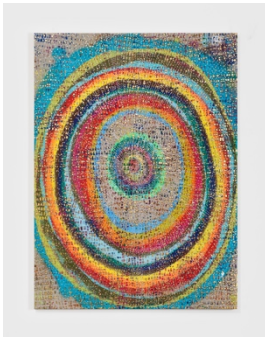

Scar of Midnight Portal, darkness in the light, 2021

Acrylic, spray paint, beads, gold and silver leaf on linen

60 1/8 x 44 1/8 x 1 1/2 in

152.7 x 112.1 x 3.8 cm

(MS21.014)

Mindy Shapero

Scar of Midnight Portal, dizzy swell, 2021

Acrylic, spray paint, gold and silver leaf on linen

60 1/8 x 44 1/8 x 1 1/2 in

152.7 x 112.1 x 3.8 cm

(MS21.015)

Mindy Shapero

Scar of Midnight Portal, something in my eye, 2021

Acrylic, spray paint, gold and silver leaf on linen

60 1/8 x 44 1/8 x 1 1/2 in

152.7 x 112.1 x 3.8 cm

(MS21.017)

SECOND FLOOR – VIEWING ROOM

Mindy Shapero

Scar of Midnight Portal, spinning in between, 2021

Acrylic, spray paint, gold and silver leaf on linen

60 1/8 x 44 1/8 x 1 1/2 in

152.7 x 112.1 x 3.8 cm

(MS21.013)

Mindy Shapero

Scar of Midnight Portal, floaters floating, 2021

Acrylic, spray paint, gold and silver leaf on linen

90 1/8 x 72 1/8 x 1 1/2 in

228.9 x 183.2 x 3.8 cm

(MS21.018)