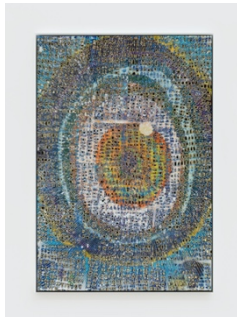

MINDY SHAPERO

LOST IN SPACE

April 20 – June 6, 2021

FLOOR -1

Mindy Shapero

Scar of Midnight Portal, one eye blur, 2021

Acrylic, spray paint, gold and silver leaf on linen

60 1/8 x 44 1/8 x 1 1/2 in

152.7 x 112.1 x 3.8 cm

(MS21.016)

Mindy Shapero

Scar of Midnight Portal (blue, gold, copper, silver, with silver floater), 2021

Spray paint, acrylic, copper, gold and silver leaf on paper

44 3/4 x 30 3/4 x 1 1/2 in

113.7 x 78.1 x 3.8 cm

(MS21.006)

Mindy Shapero

Scar of Midnight Portal (life green, rings inside, radiating out), 2021

Spray paint, acrylic, gold, copper, and silver leaf on paper

44 3/4 x 30 3/4 x 1 1/2 in

113.7 x 78.1 x 3.8 cm

(MS21.009)

Mindy Shapero

Scar of Midnight Portal (copper inside, gold and silver out), 2021

Spray paint, acrylic, copper, gold, and silver leaf on paper

44 3/4 x 30 3/4 x 1 1/2 in

113.7 x 78.1 x 3.8 cm