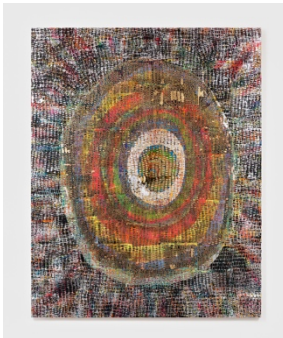

113.7 x 78.1 x 3.8 cm

(MS21.009)

Mindy Shapero

Scar of Midnight Portal (copper inside, gold and silver out), 2021

Spray paint, acrylic, copper, gold, and silver leaf on paper

44 3/4 x 30 3/4 x 1 1/2 in

113.7 x 78.1 x 3.8 cm

Acrylic, spray paint, gold and silver leaf on linen

60 1/8 x 44 1/8 x 1 1/2 in

152.7 x 112.1 x 3.8 cm

(MS21.015)

Mindy Shapero

Scar of Midnight Portal, something in my eye, 2021

Acrylic, spray paint, gold and silver leaf on linen

60 1/8 x 44 1/8 x 1 1/2 in

152.7 x 112.1 x 3.8 cm

(MS21.017)

SECOND FLOOR – VIEWING ROOM

Mindy Shapero

Scar of Midnight Portal, spinning in between, 2021

Acrylic, spray paint, gold and silver leaf on linen

60 1/8 x 44 1/8 x 1 1/2 in

152.7 x 112.1 x 3.8 cm

(MS21.013)

Mindy Shapero

Scar of Midnight Portal, floaters floating, 2021

Acrylic, spray paint, gold and silver leaf on linen

90 1/8 x 72 1/8 x 1 1/2 in

228.9 x 183.2 x 3.8 cm

(MS21.018)