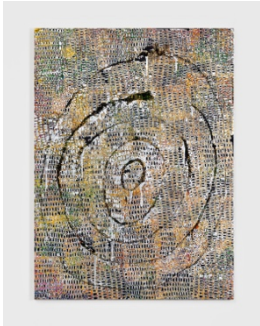

113.7 x 78.1 x 3.8 cm

(MS21.009)

Mindy Shapero

Scar of Midnight Portal (copper inside, gold and silver out), 2021

Spray paint, acrylic, copper, gold, and silver leaf on paper

44 3/4 x 30 3/4 x 1 1/2 in

113.7 x 78.1 x 3.8 cm

(MS21.008)

GROUND FLOOR

Mindy Shapero

Scar of Midnight Portal, burnt sight, 2021

Acrylic, spray paint, gold and silver leaf on linen

90 1/8 x 72 1/8 x 1 1/2 in

228.9 x 183.2 x 3.8 cm

(MS21.019)

FIRST FLOOR

Mindy Shapero

Scar of Midnight Portal, right after the first sleep, 2021

Acrylic, spray paint, gold and silver leaf on linen

72 1/8 x 90 1/8 x 1 1/2 in

183.2 x 228.9 x 3.8 cm

(MS21.012)

Mindy Shapero

Scar of Midnight Portal, darkness in the light, 2021

Acrylic, spray paint, beads, gold and silver leaf on linen

60 1/8 x 44 1/8 x 1 1/2 in

152.7 x 112.1 x 3.8 cm

(MS21.014)

Mindy Shapero

Scar of Midnight Portal, dizzy swell, 2021