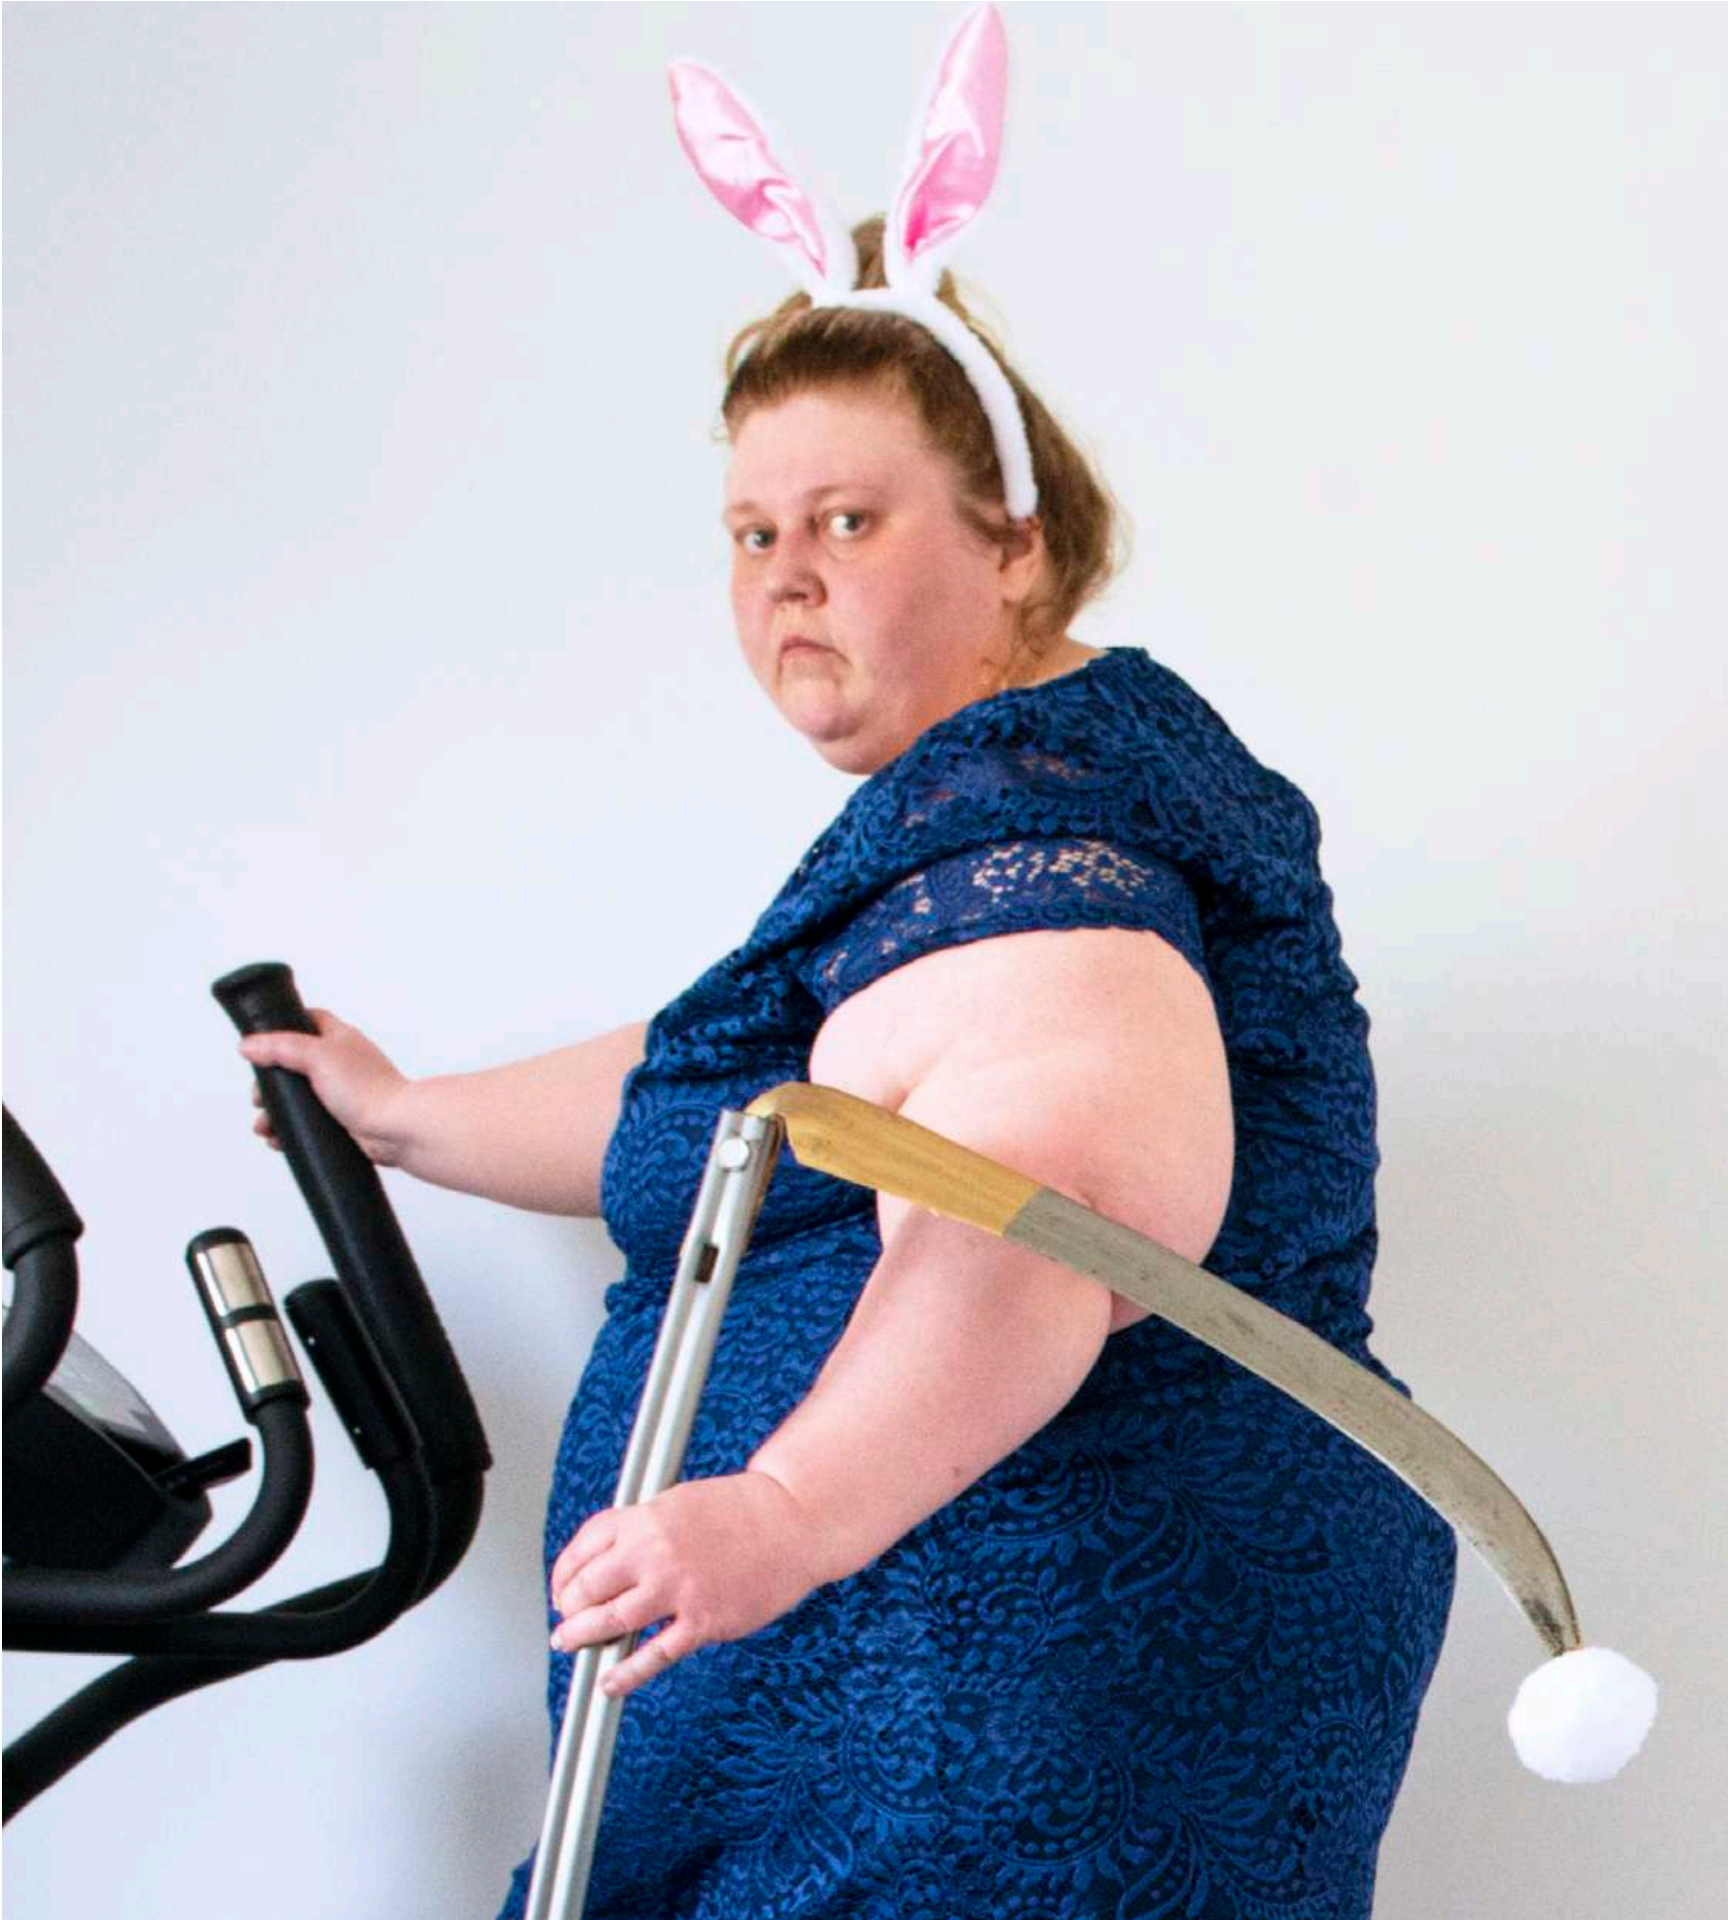

Iiu Susiraja
Badass Bunny, 2020
C-print, framed
13 3/4 x 13 3/4 in
34.9 x 34.9 cm
Edition of 5 plus 1 artist's proof
(ISU21.002)