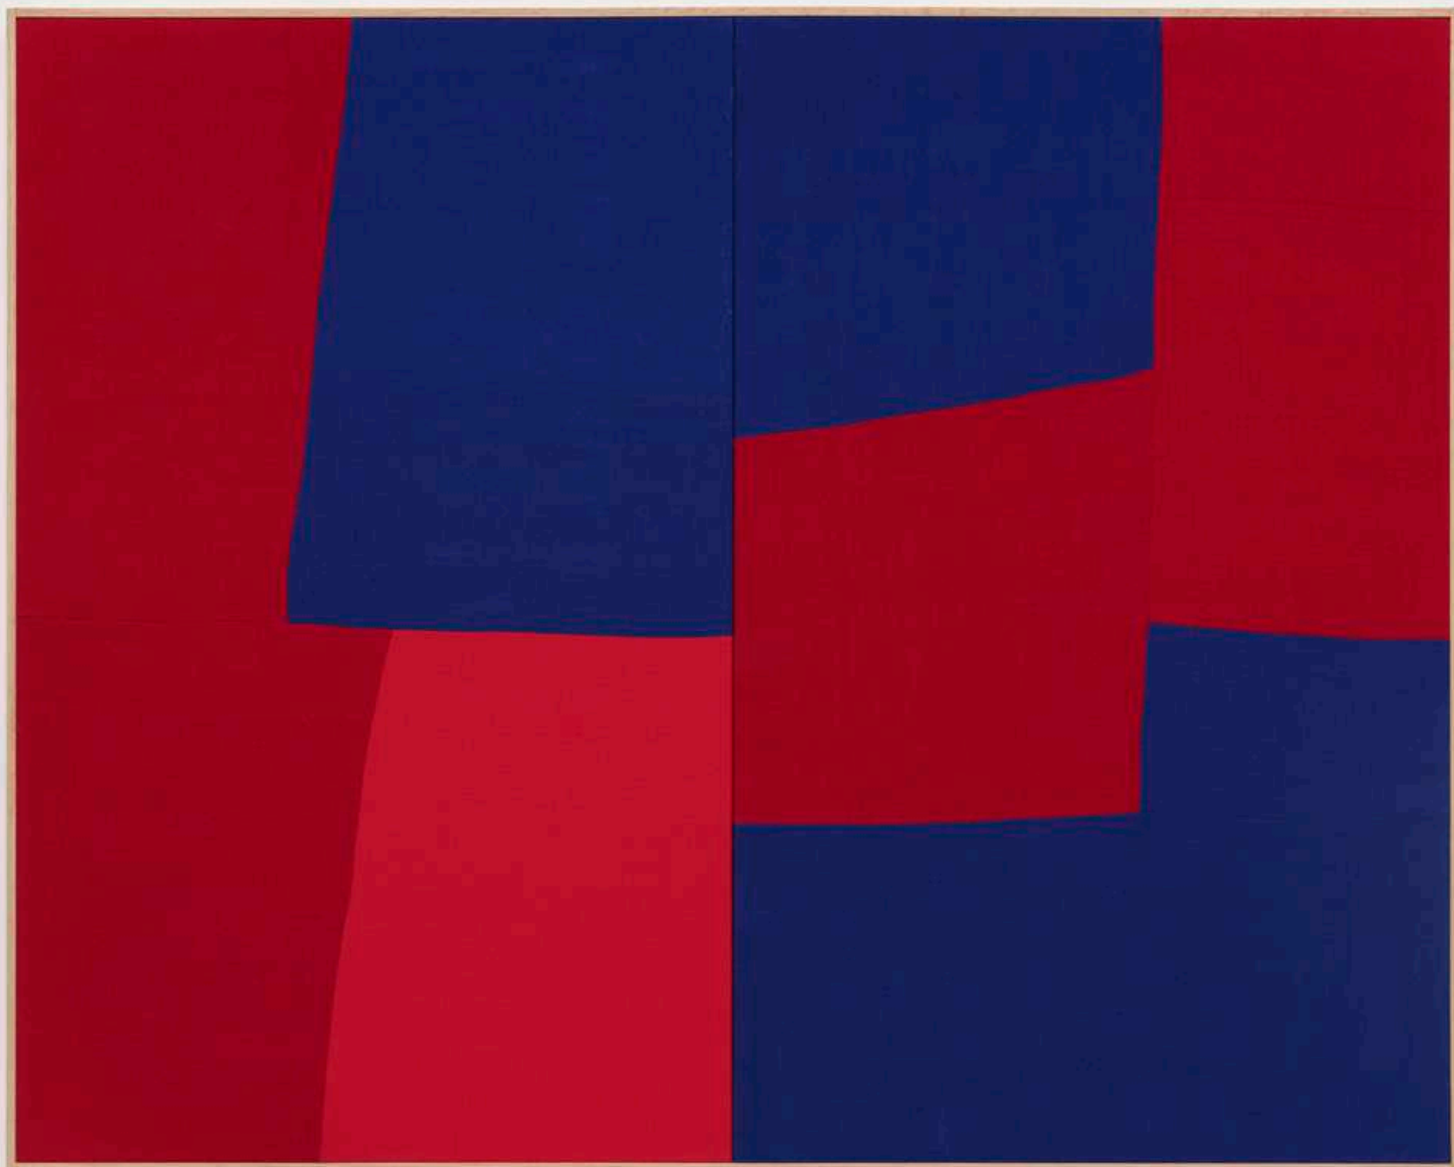

André Butzer  
Untitled, 2019  
Acrylic, Spray paint and pencil on paper  
45 x 28 3/4 in  
114.3 x 73 cm  
(AB19.046)

Ethan Cook  
Untitled, 2020  
Hand woven cotton and linen, framed  
47 x 52 in  
119.4 x 132.1 cm  
(ECO21.005)