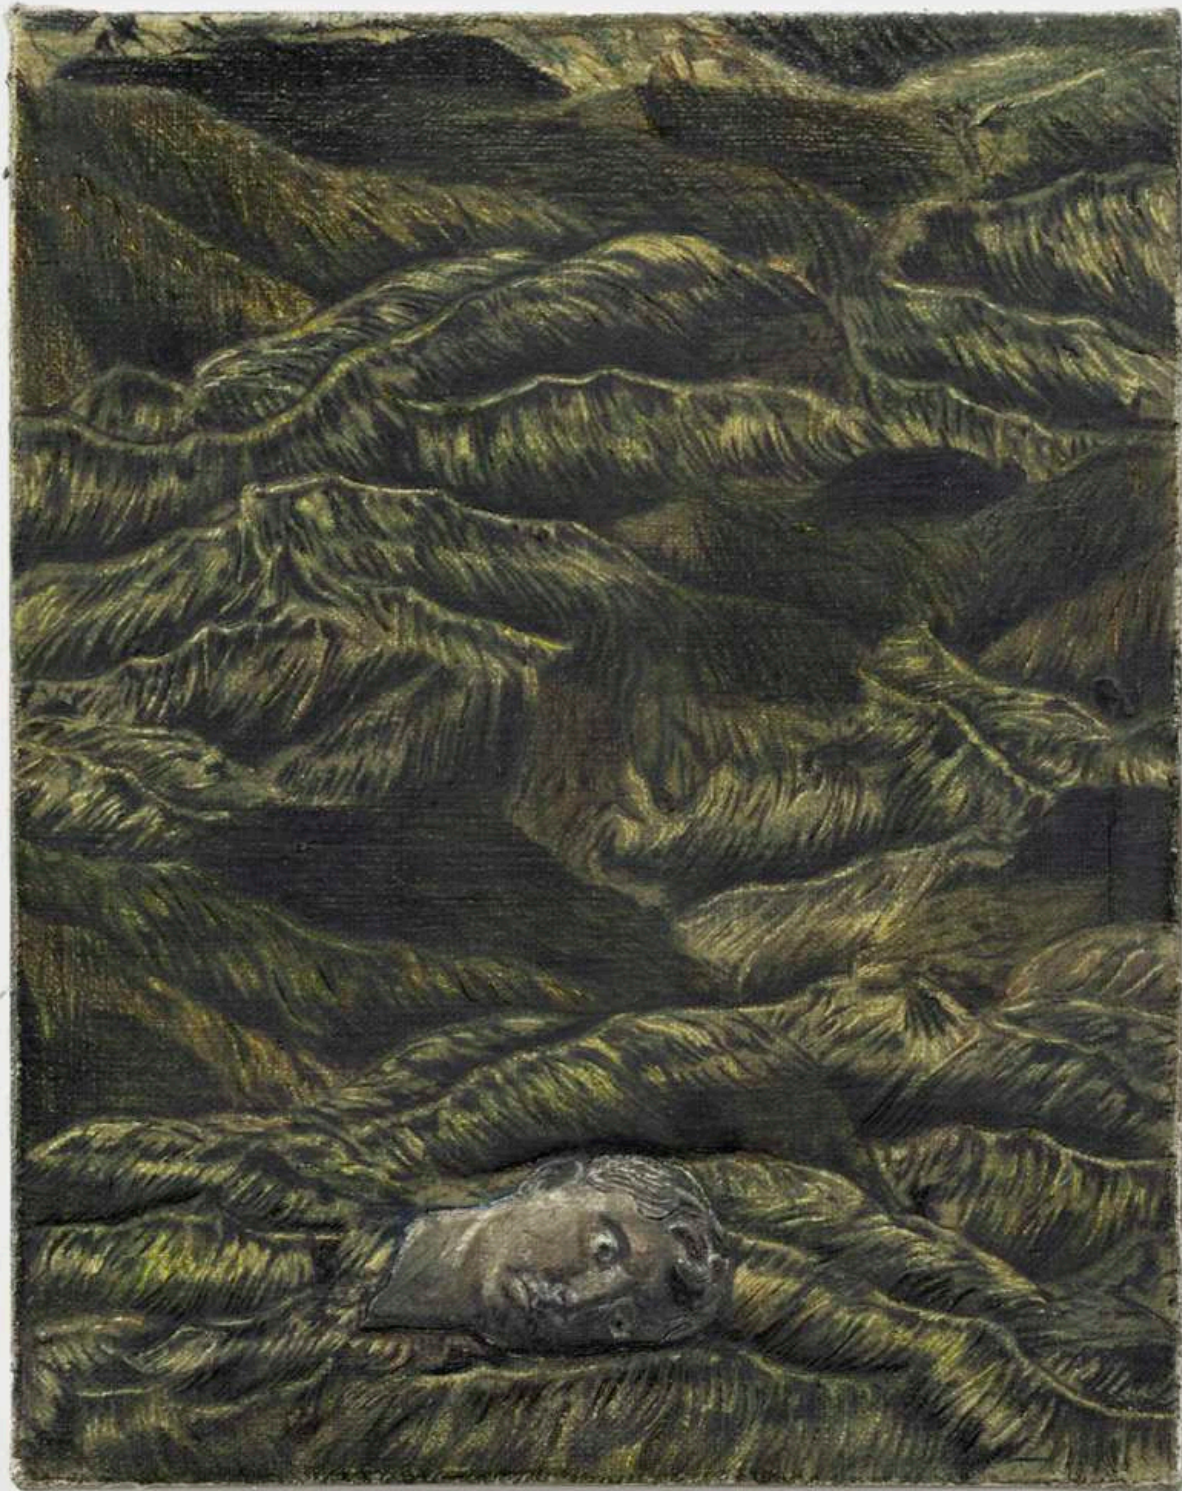

Marin Majic  
*By Your Side*, 2021  
Colored pencil, oil color, marble dust on linen  
11 x 8 in  
27.9 x 20.3 cm  
(MMA21.039)

Marin Majic  
*Deine Haare*, 2020  
Colored pencil, oil color, marble dust on linen  
13 x 10 in  
33 x 25.4 cm  
(MMA21.016)