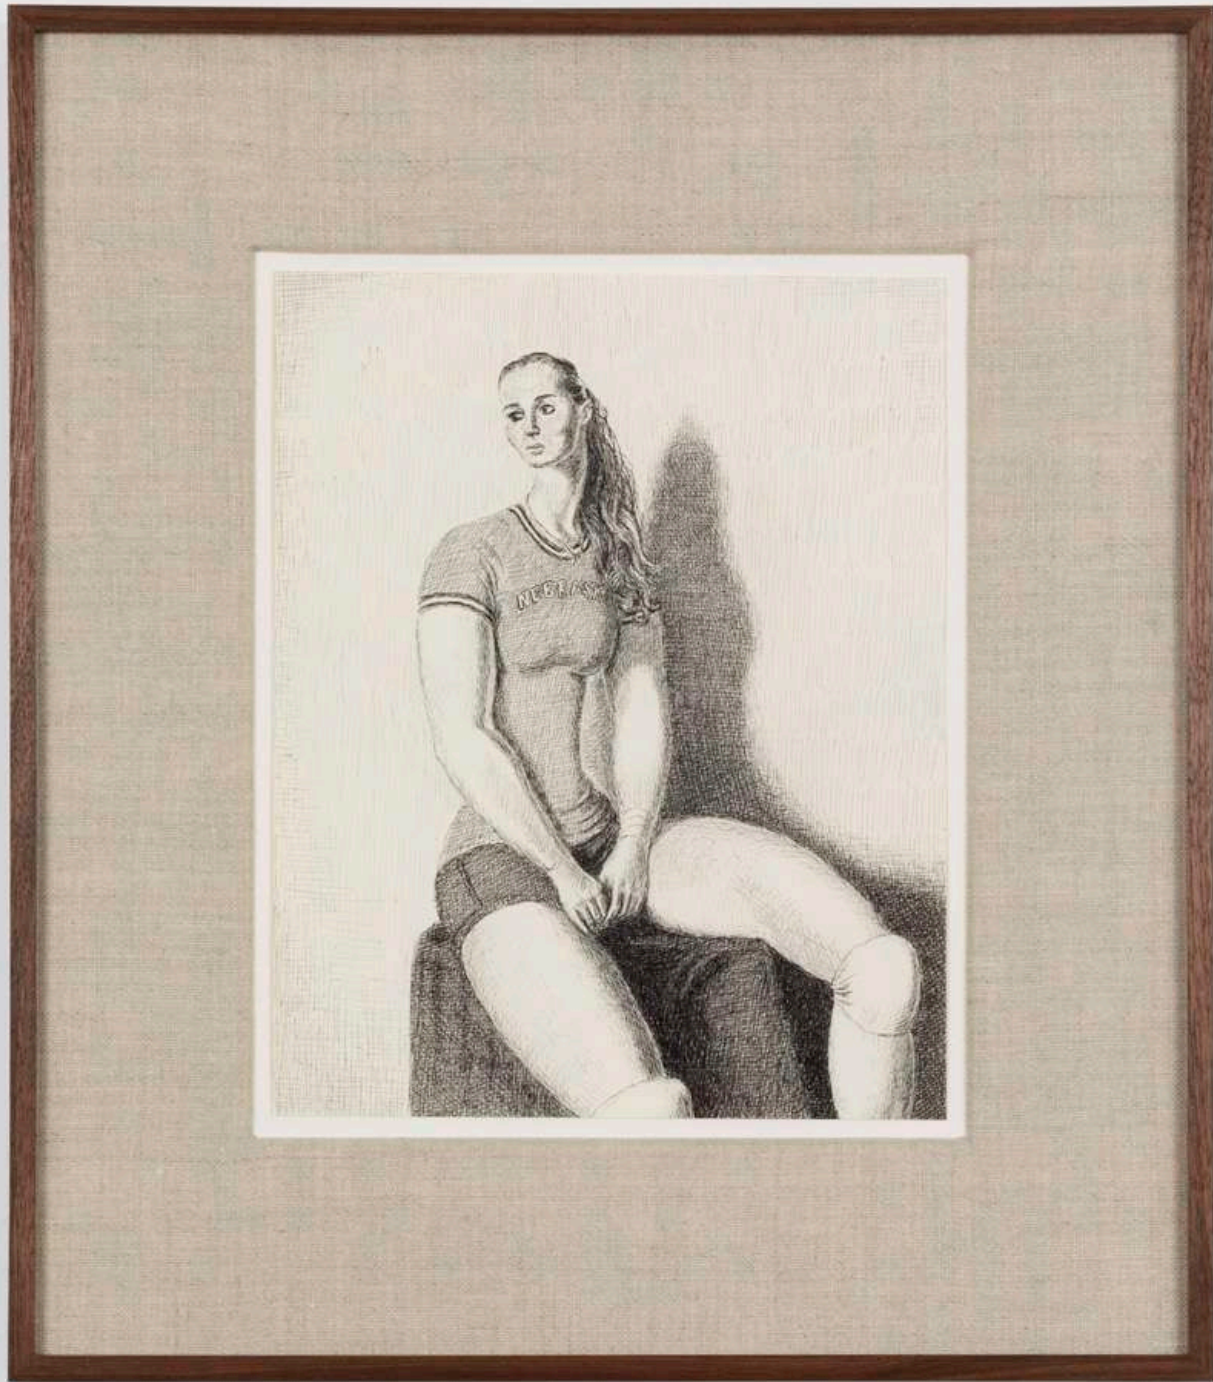

Blair Saxon-Hill  
*Die Kissing, 2021*  
Mixed fabrics, rope, quilt and oil on canvas wrapped panel  
76 x 50 in  
193 x 127 cm  
(BSH21.004)

Mindy Shapero  
*Scar of Midnight Portal (intergalactic bypass, black, copper, and silver rings)*, 2020  
Spray paint, acrylic, copper, gold, and silver leaf on archival paper  
72 1/2 x 89 1/2 x 2 in  
184.2 x 227.3 x 5.1 cm  
(MS21.003)

Mindy Shapero  
*Scar of Midnight Portal, second sleep diamonds*, 2021  
Acrylic, spray paint, copper, gold and silver leaf on linen  
60 x 44 in  
152.4 x 111.8 cm  
(MS21.010)

Jansson Stegner  
*Study for Emaani II*, 2021  
Ink on paper  
10 x 7 1/2 in  
25.4 x 19.1 cm  
(JAS21.002)