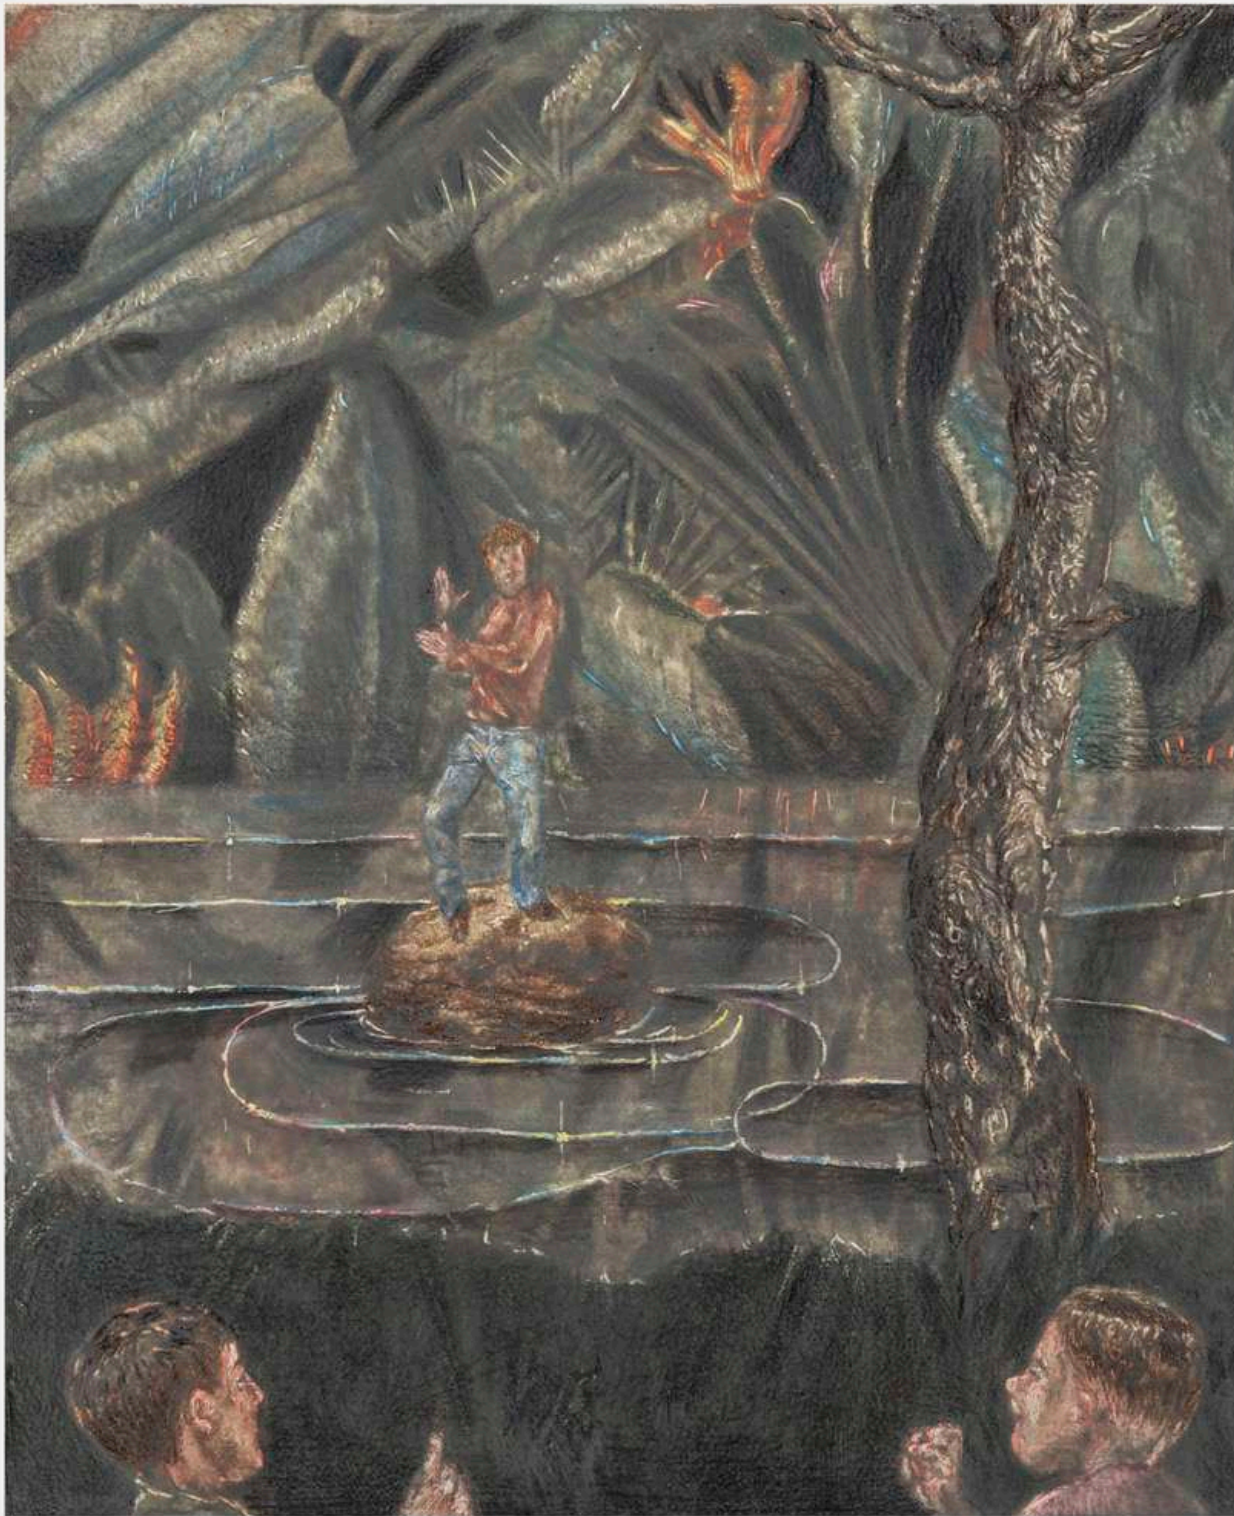

José Lerma  
*Jibaro Aguzao*, 2021  
Acrylic on burlap  
60 x 48 in  
152.4 x 121.9 cm  
(JLE21.004)

José Lerma  
Red Coat, 2021  
Acrylic on burlap  
36 x 26 in  
91.4 x 66 cm  
(JLE21.006)

Jake Longstreth  
*Arroyo, South Pasadena*, 2021  
Oil on muslin  
87 x 55 in  
221 x 139.7 cm  
(JLO21.005)