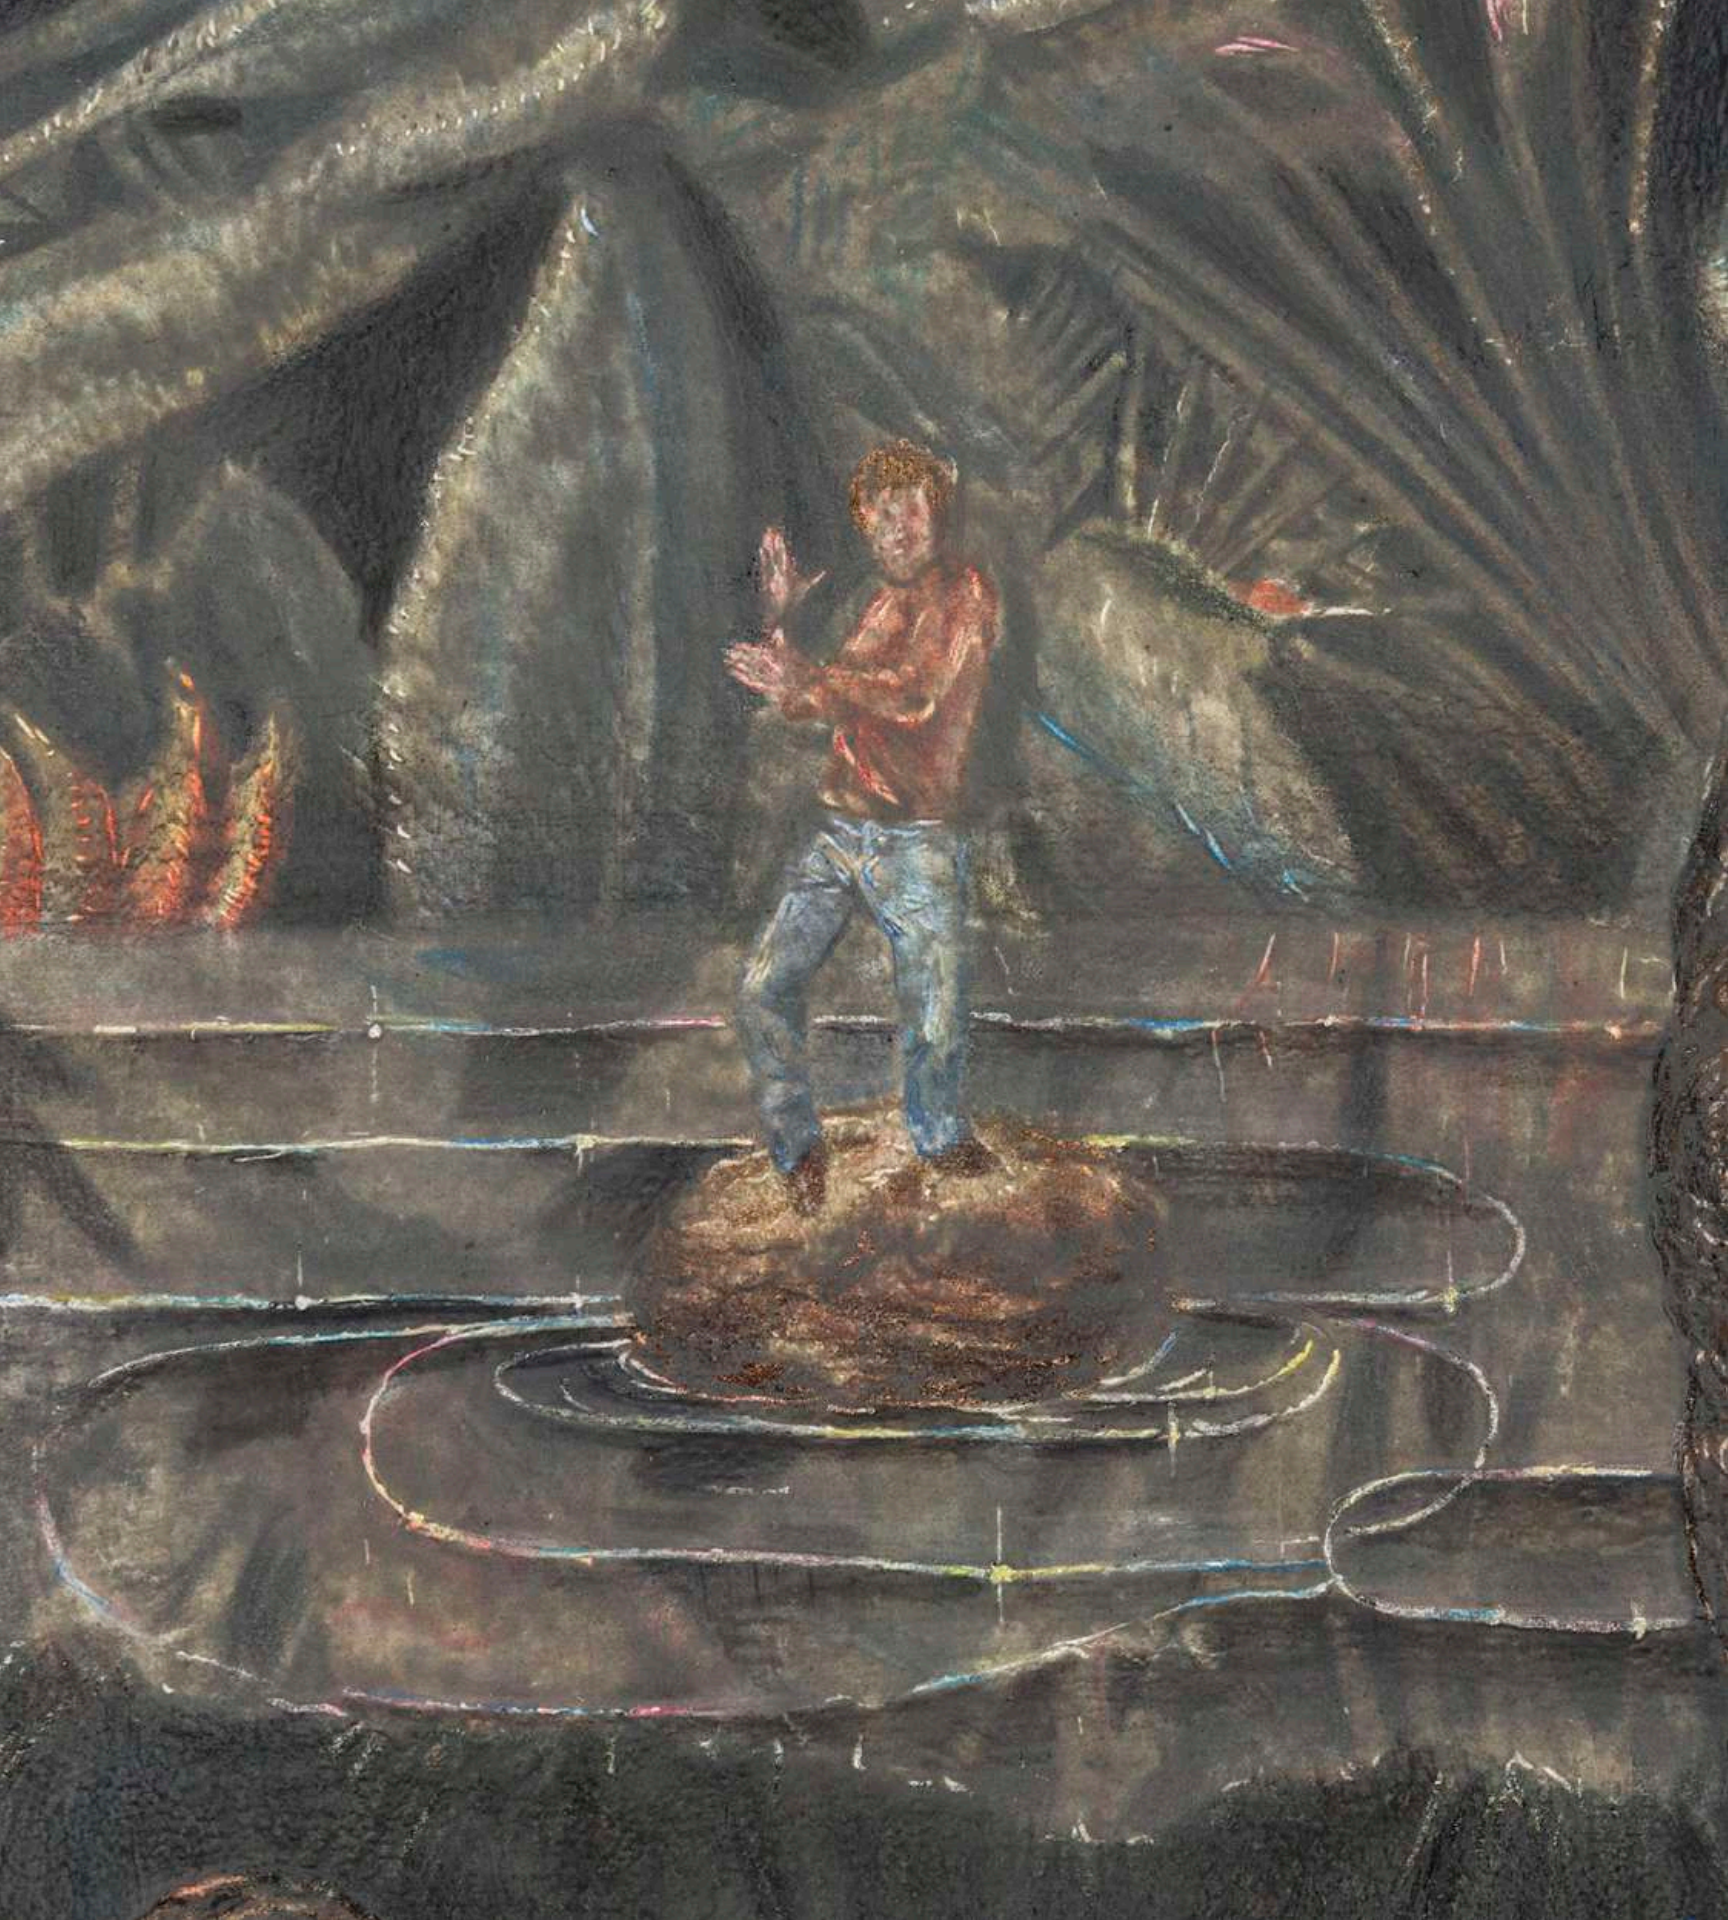

Marin Majic
The Following, 2021
Colored pencil, oil color, marble dust on linen
11 x 9 in
27.9 x 22.9 cm
(MMA21.035)