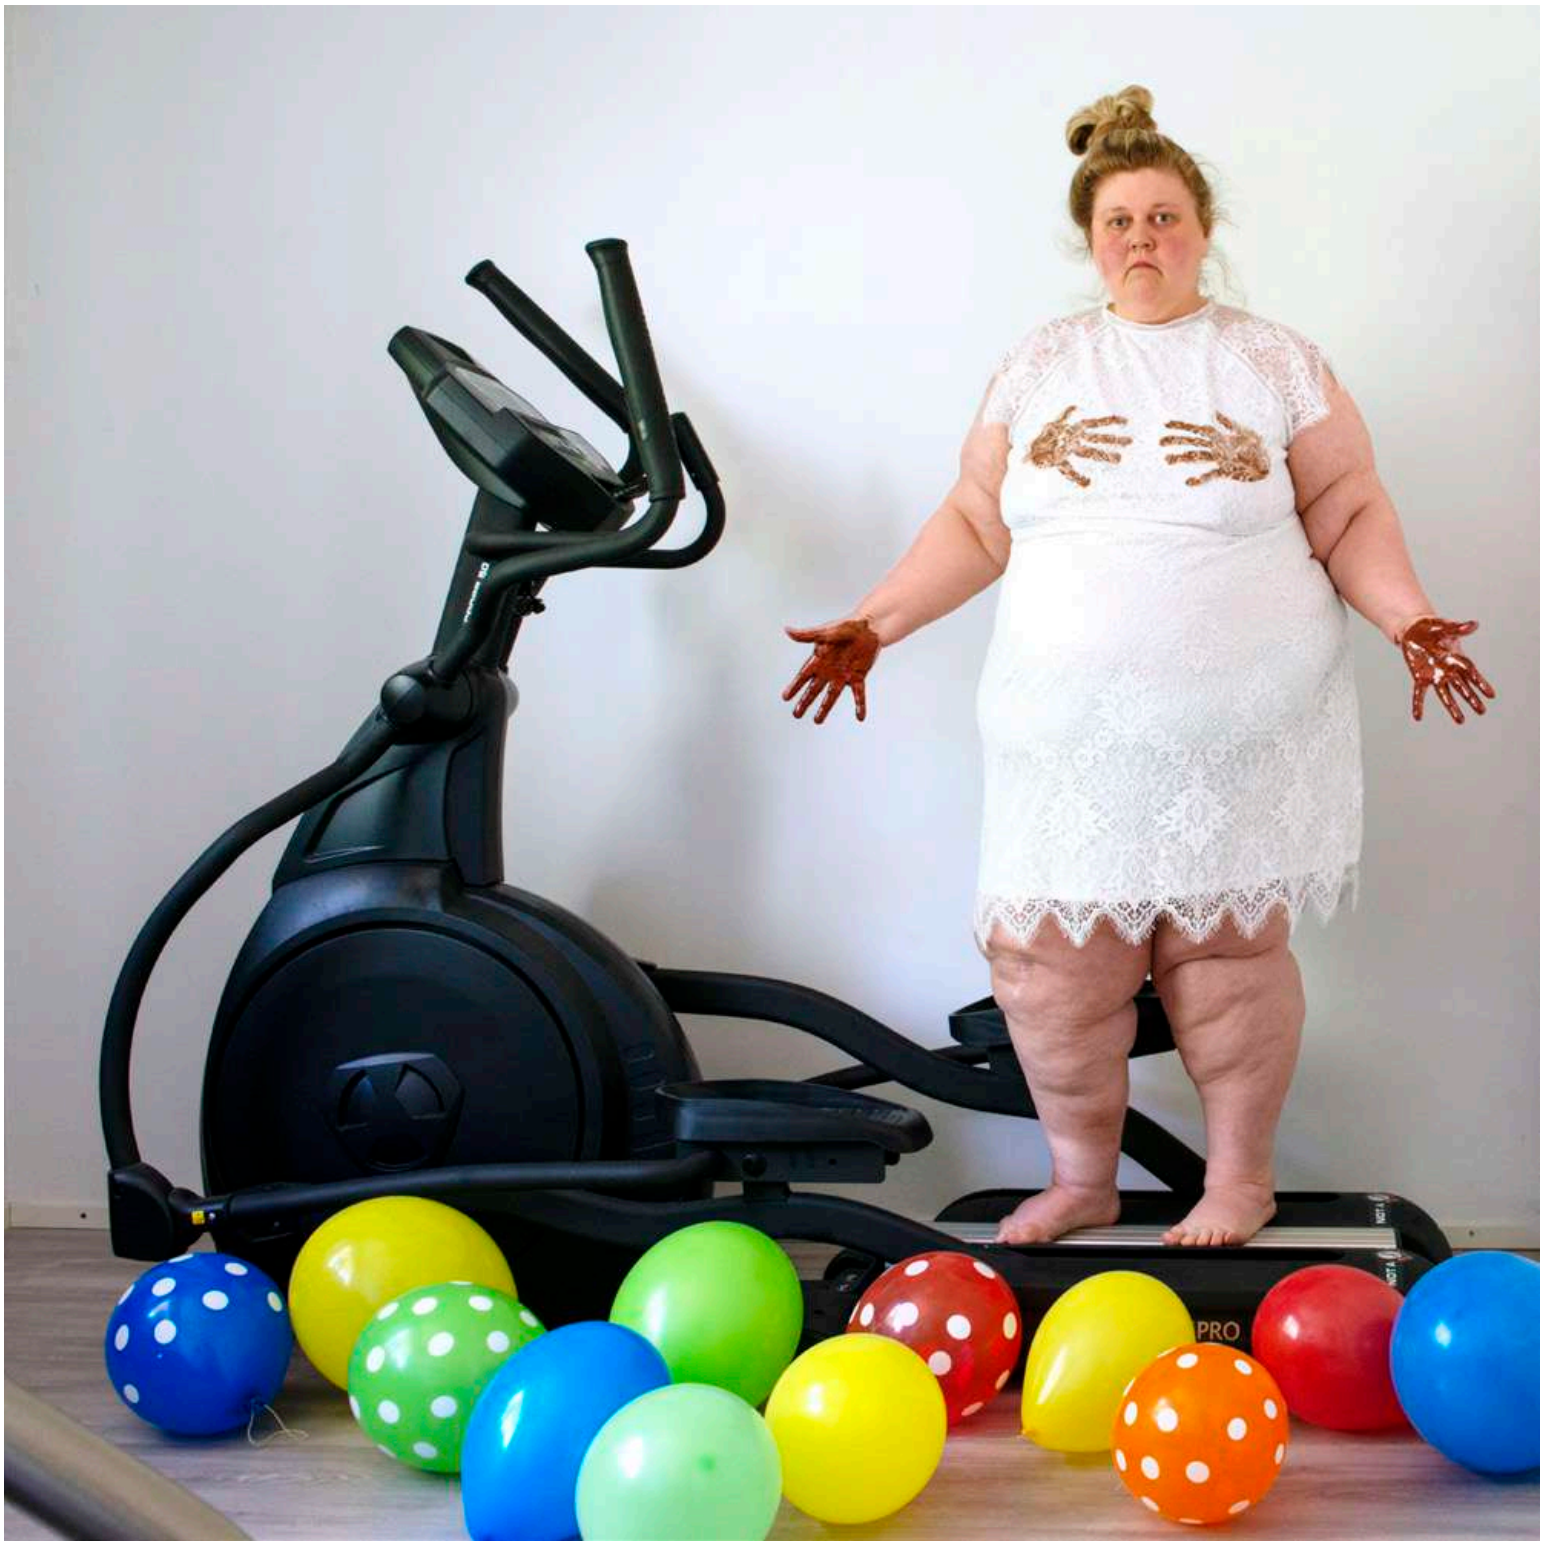

Iiu Susiraja  
*Party*, 2020  
C-print, framed  
13 3/4 x 13 3/4 in  
34.9 x 34.9 cm  
Edition of 5 plus 1 artist's proof  
(ISU21.006)

Jonathan Wateridge  
*Boys*, 2017  
Oil on linen  
65 x 65 in  
165 x 165 cm  
(JWA21.057)