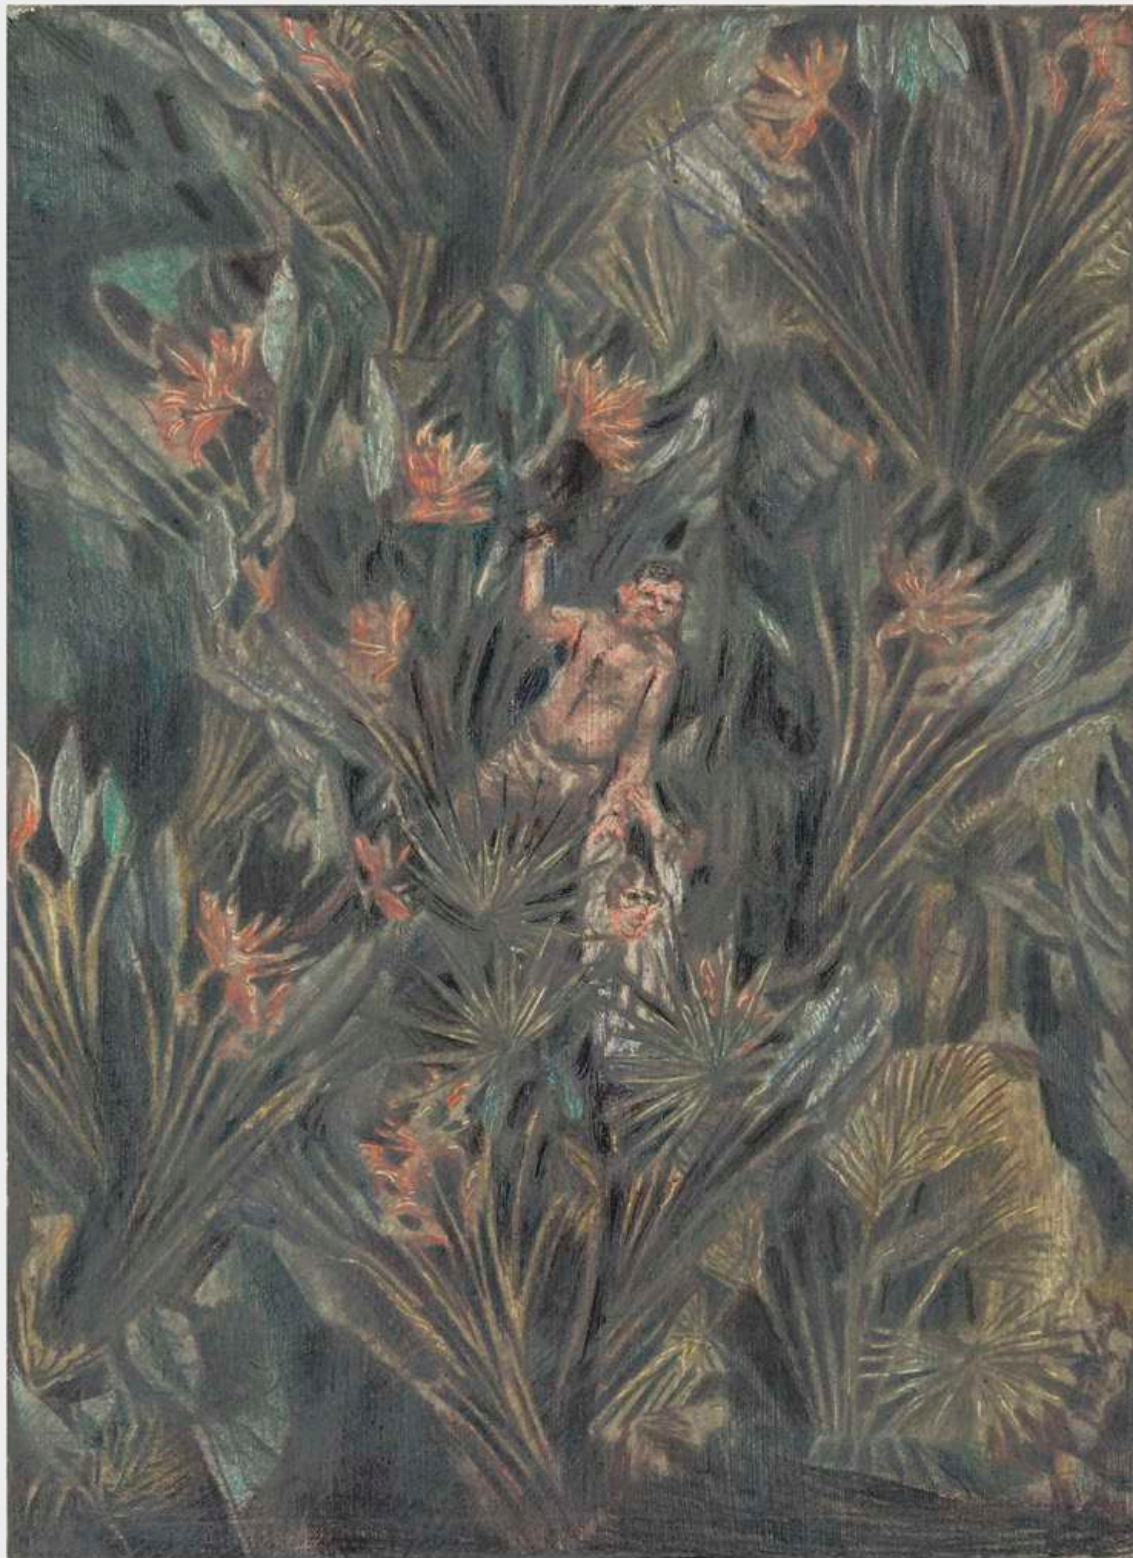

Marin Majic  
*I Am the One to Blame*, 2021  
Colored pencil, oil color, marble dust on linen  
14 x 11 in  
35.6 x 27.9 cm  
(MMA21.037)

Marin Majic  
*Instigator*, 2021  
Colored pencil, oil color, marble dust on linen  
19 x 16 in  
48.3 x 40.6 cm  
(MMA21.038)

Marin Majic  
*By Your Side*, 2021  
Colored pencil, oil color, marble dust on linen  
11 x 8 in  
27.9 x 20.3 cm  
(MMA21.039)

Marin Majic  
*Deine Haare*, 2020  
Colored pencil, oil color, marble dust on linen  
13 x 10 in  
33 x 25.4 cm  
(MMA21.016)