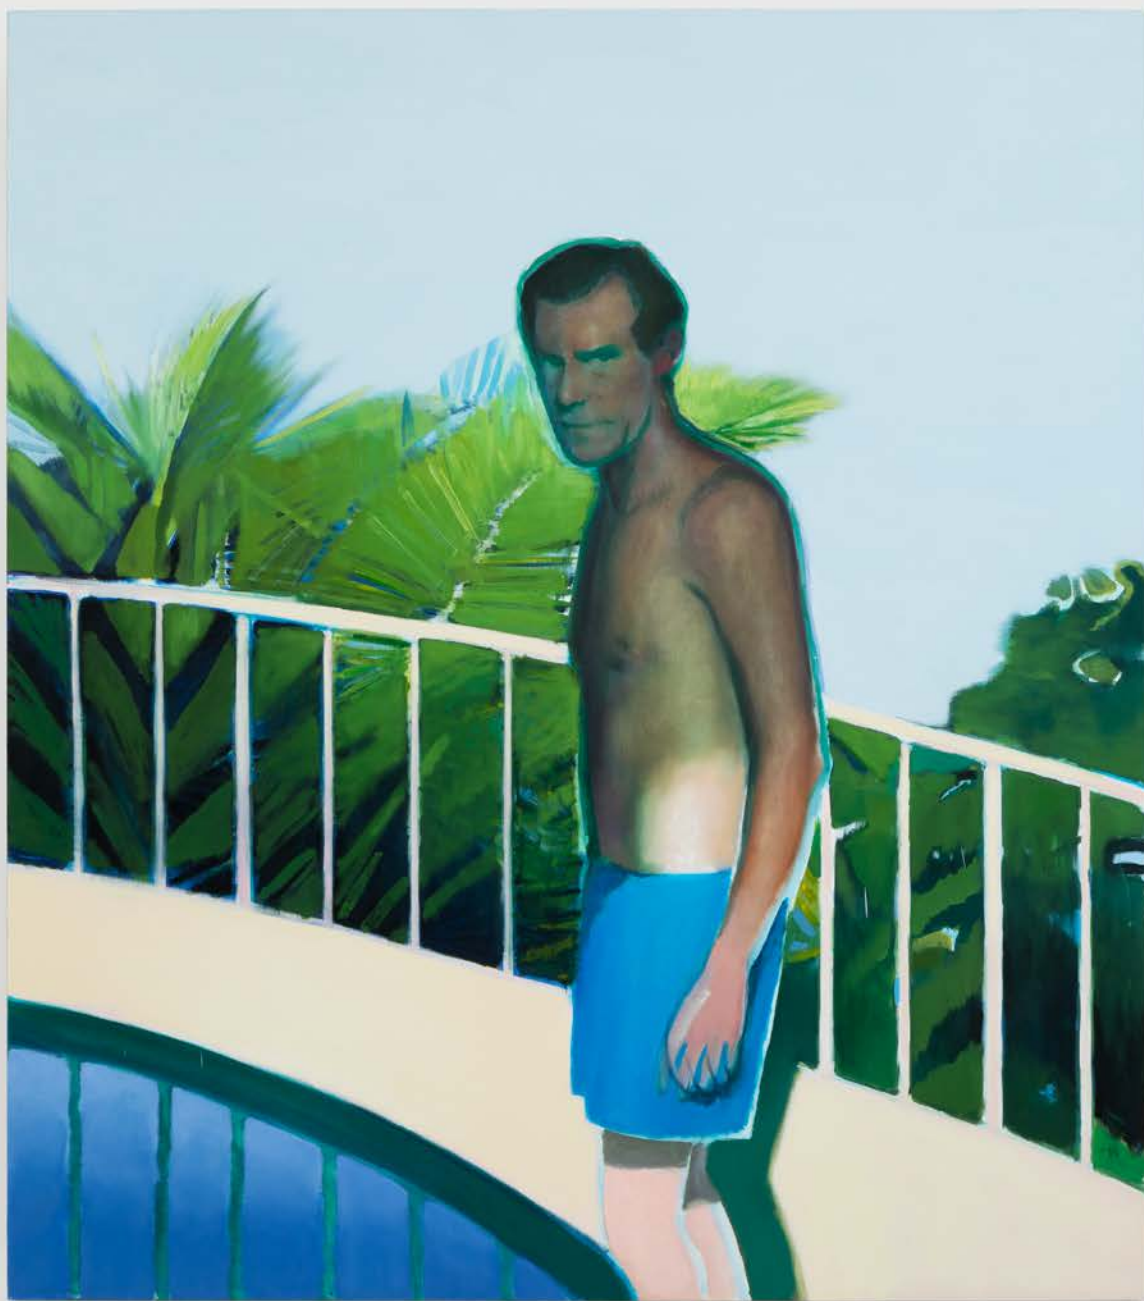

JONATHAN WATERIDGE

FELIX ART FAIR

July 29–August 1, 2021

NINO MIER GALLERY
7277 SANTA MONICA BLVD
LOS ANGELES, CA 90046

Set of *Enclave*, Jonathan Wateridge, 2016

Jonathan Wateridge
Women on Patio, 2018
Oil on linen
59 1/8 x 70 7/8 in, two parts
150 x 180 cm, two parts
(JWA21.061)

Jonathan Wateridge
House, 2017
Oil on linen
82 5/8 x 78 3/4 in
210 x 200 cm
(JWA21.056)

Jonathan Wateridge
View, 2019
Oil on linen
78 3/4 x 68 7/8 in
200 x 175 cm
(JWA21.048)

Jonathan Wateridge
Back Study, 2018
Oil on linen
59 1/8 x 39 3/8 in
150 x 100 cm
(JWA21.055)

Jonathan Wateridge
Man on Patio, 2018
Oil on linen
70 7/8 x 49 1/4 in
180 x 125 cm
(JWA21.063)

Jonathan Wateridge
White Chair, 2018
Oil on linen
66 7/8 x 47 1/4 in
170 x 120 cm
(JWA21.047)

Jonathan Wateridge
Pink Lounger, 2021
Oil on canvas
25 5/8 x 15 3/4 in
65 x 40 cm
(JWA21.008)