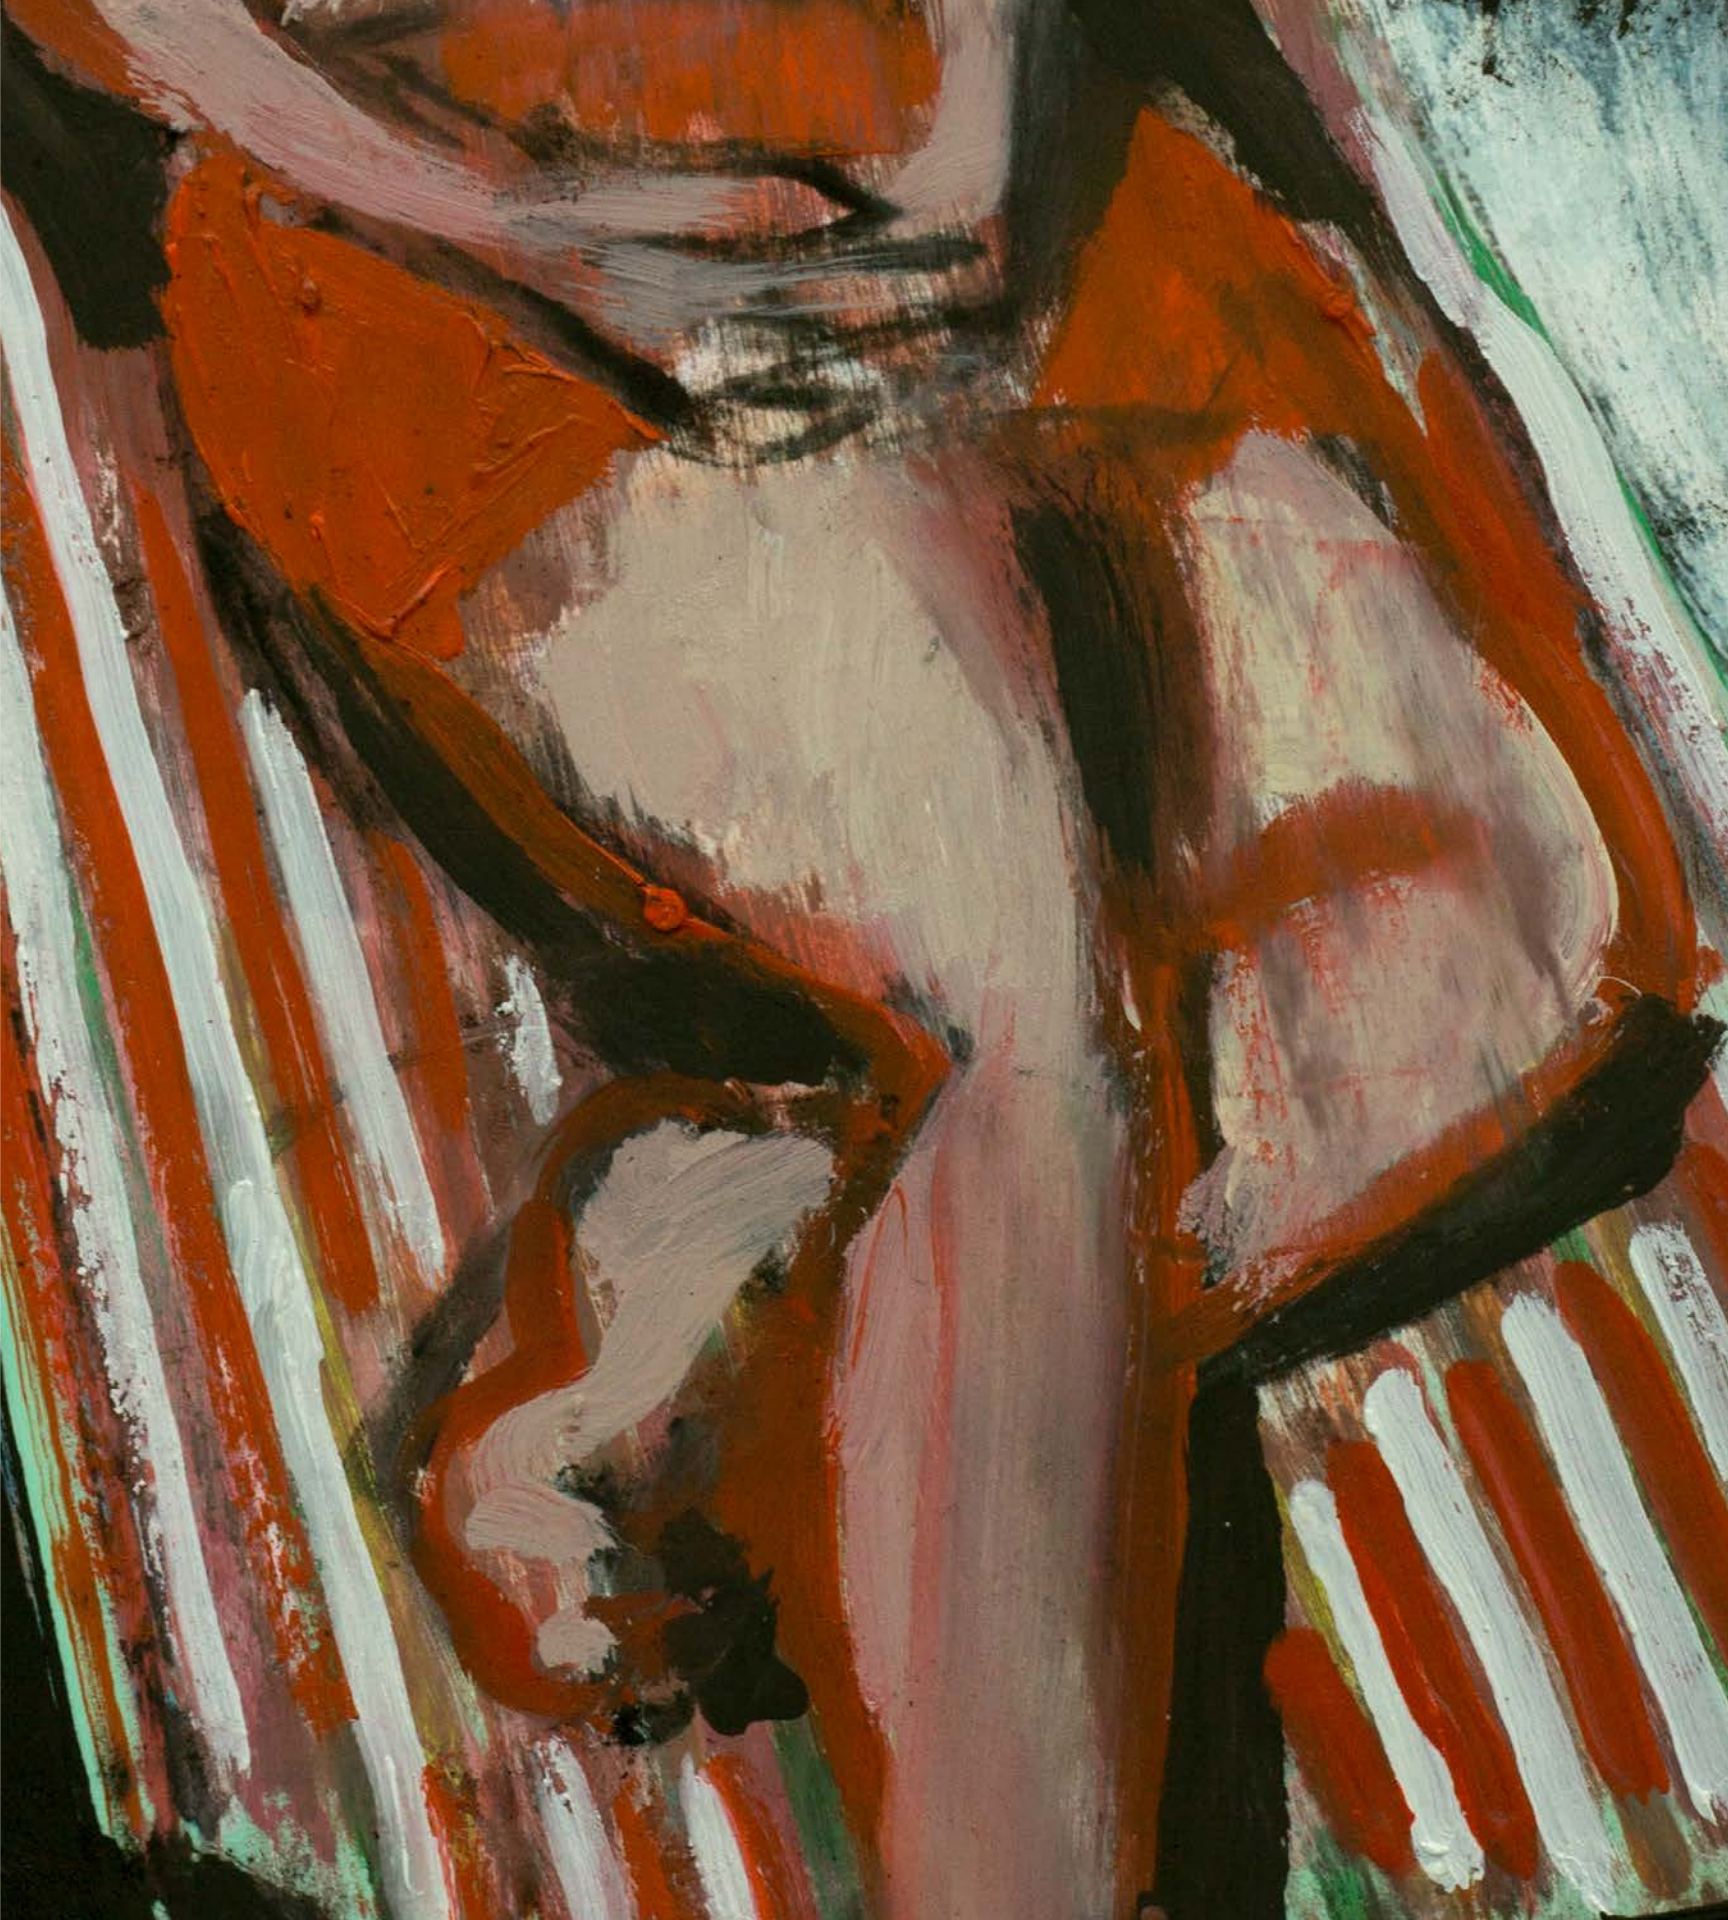

Jonathan Wateridge
Man on Patio, 2018
Oil on linen
70 7/8 x 49 1/4 in
180 x 125 cm
(JWA21.063)

Jonathan Wateridge
White Chair, 2018
Oil on linen
66 7/8 x 47 1/4 in
170 x 120 cm
(JWA21.047)

Jonathan Wateridge
Pink Lounger, 2021
Oil on canvas
25 5/8 x 15 3/4 in
65 x 40 cm
(JWA21.008)

Jonathan Wateridge
Inland Water, 2020
Oil on linen
35 3/8 x 29 1/2 in
90 x 75 cm
(JWA20.014)

Jonathan Wateridge
Plant II, 2016
Oil on canvas
19 x 19 in
48.3 x 48.3 cm
(JWA21.064)

Smaller Studies

Jonathan Wateridge
Lounger Study III, 2021
Oil on paper
18 x 13 ³/₈ x 11 ¹/₂ in (framed)
45.7 x 34 x 3.8 cm (framed)
11 ³/₄ x 7 ⁷/₈ in (unframed)
30 x 20 cm (unframed)
(JWA21.033)

Jonathan Wateridge
Lounger Study I, 2021
Oil on paper
18 x 13 3/8 x 11/2 in (framed)
45.7 x 34 x 3.8 cm (framed)
11 3/4 x 7 7/8 in (unframed)
30 x 20 cm (unframed)
(JWA21.018)

Jonathan Wateridge
Three Figures Study, 2021
Oil on paper
15 x 20 1/2 x 11/2 in (framed)
38.1 x 52.1 x 3.8 cm (framed)
9 x 14 5/8 in (unframed)
22.8 x 37.2 cm (unframed)
(JWA21.031)

Jonathan Wateridge
Woman with Dog II, 2021
Oil on digital print of work in progress
15 1/2 x 13 x 1 1/2 in (framed)
39.4 x 33 x 3.8 cm (framed)
9 1/2 x 7 1/8 in (unframed)
24 x 18 cm (unframed)
(JWA21.037)