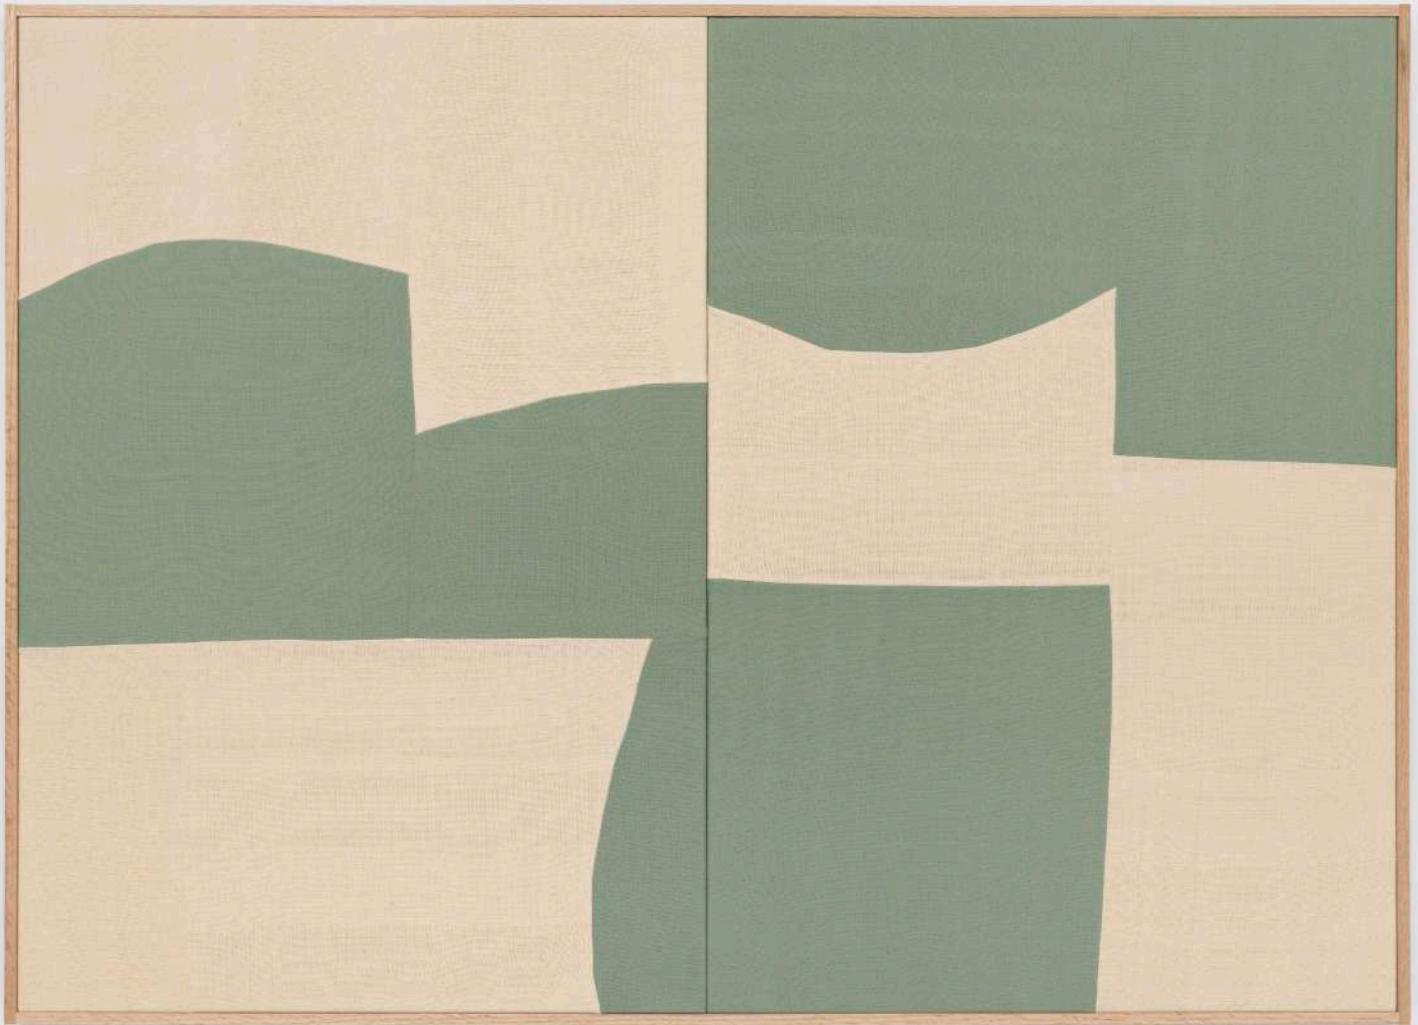

14 x 11 in

35.6 x 27.9 cm

(AB18.028)

**Ethan Cook**

*Untitled (Green Alabaster)*, 2021

Handwoven cotton and linen, framed

43 x 60 in

101.6 x 152.4 cm