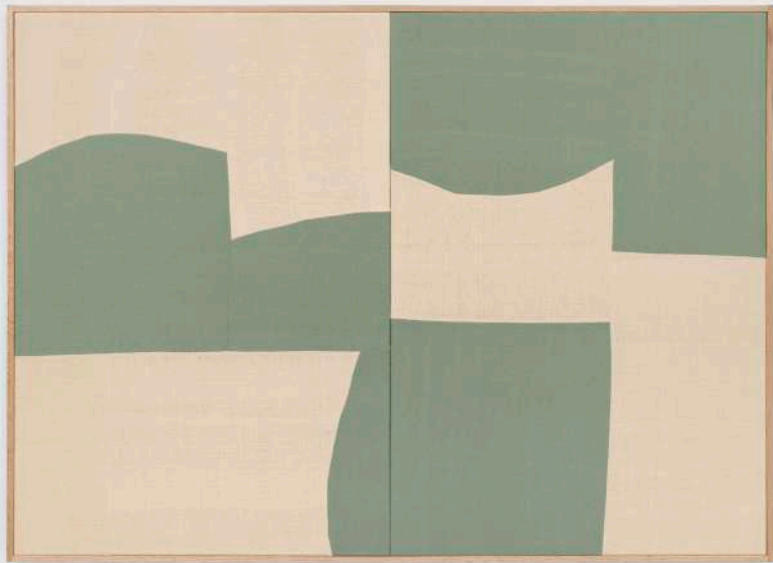

14 x 11 in

35.6 x 27.9 cm

(AB18.028)

**Ethan Cook**

*Untitled (Green Alabaster)*, 2021

Handwoven cotton and linen, framed

43 x 60 in

101.6 x 152.4 cm

(ECO21.012)

**Ethan Cook**

*Whole Lotta Love Purple*, 2021

Handwoven cotton and linen, framed

32 x 58 in

81.3 x 147.3 cm

(ECO21.013)

**Antwan Horfee**  
*Creepy Crawlers*, 2021  
Acrylic on canvas  
51 1/8 x 68 7/8 in  
130 x 175 cm  
(HOR21.023)