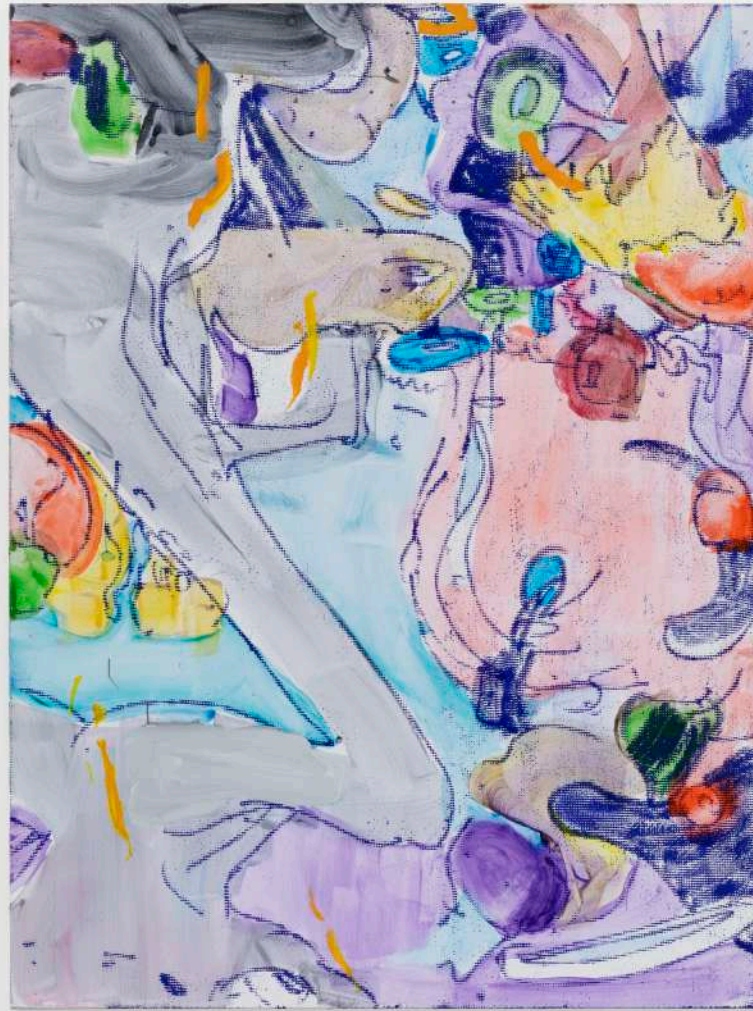

14 x 11 in

35.6 x 27.9 cm

(AB18.028)

**Ethan Cook**

*Untitled (Green Alabaster)*, 2021

Handwoven cotton and linen, framed

43 x 60 in

101.6 x 152.4 cm

(ECO21.012)

**Ethan Cook**

*Whole Lotta Love Purple*, 2021

Handwoven cotton and linen, framed

32 x 58 in

81.3 x 147.3 cm

(ECO21.013)

**Antwan Horfee**  
*Creepy Crawlers*, 2021  
Acrylic on canvas  
51 1/8 x 68 7/8 in  
130 x 175 cm  
(HOR21.023)

**Antwan Horfee**  
*Frank's Classic*, 2021  
Acrylic on canvas  
51 1/8 x 68 7/8 in  
130 x 175 cm  
(HOR21.026)

**Margarete Jakschik**

*I don't think its going to rain today*, 2019

Black and white photograph