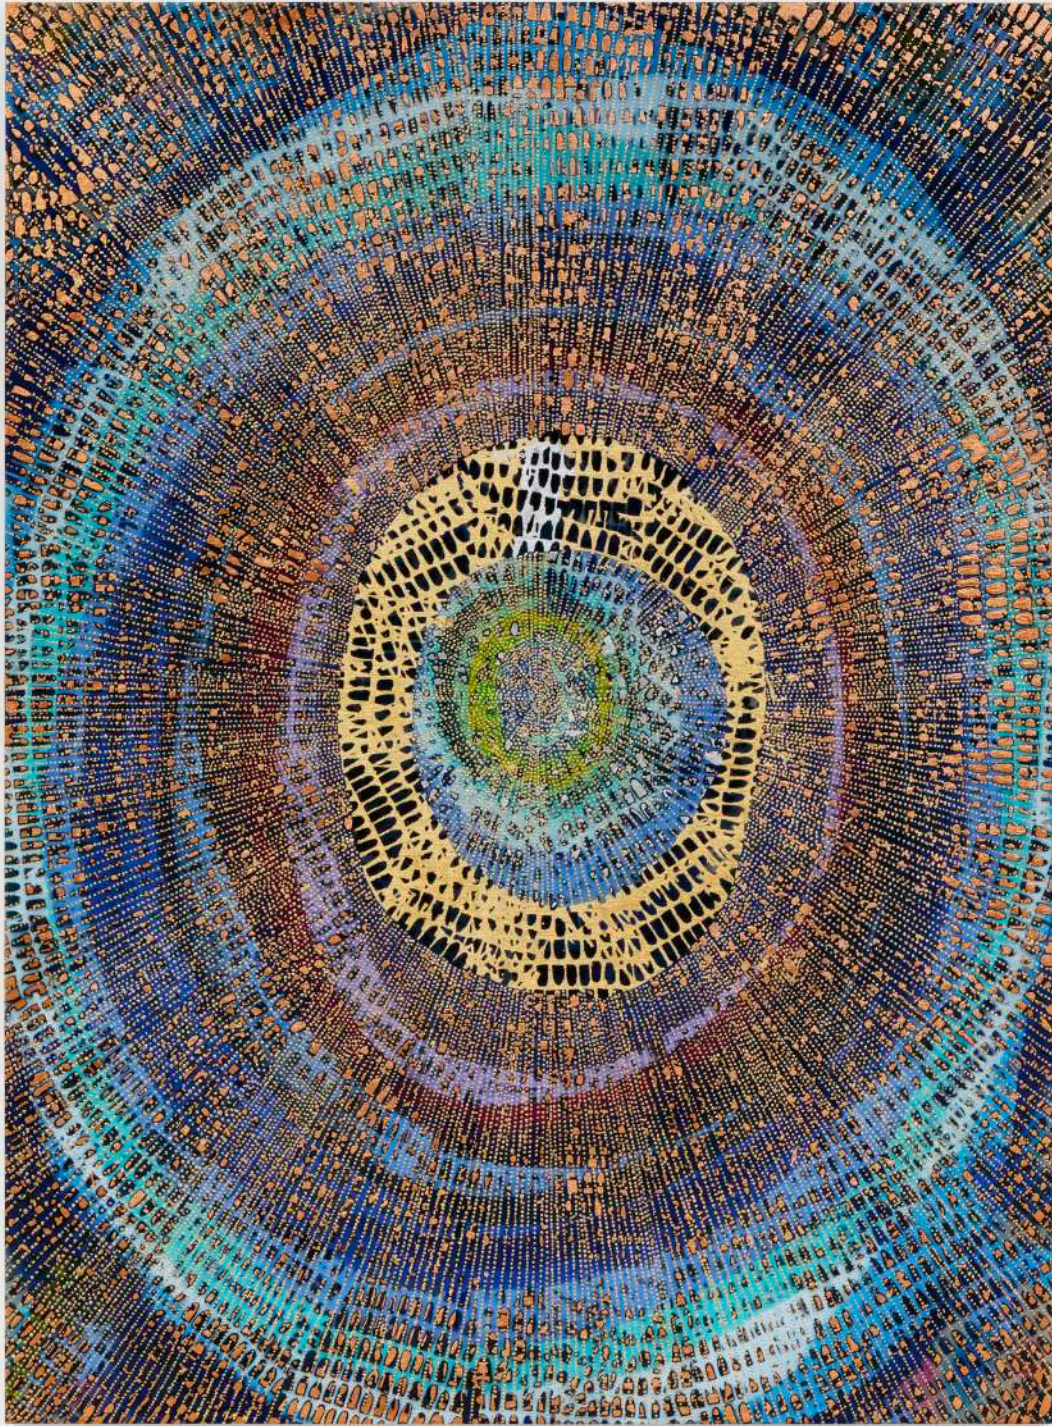

**Stefan Rinck**

*Bärfuchs*, 2018

Sandstone

17 3/4 x 9 7/8 x 5 7/8 in

45 x 25 x 15 cm

(SRI18.001)

**Stefan Rinck**  
*Napoleon Owl*, 2012  
Sandstone  
20 1/8 x 11 3/4 x 7 7/8 in  
51 x 30 x 20 cm  
(SRI12.002)

**Emanuel Seitz**

*Untitled*, 2021

Acrylic and pigment on canvas

72 7/8 x 49 1/4 in

185 x 125 cm

(ESE21.001)

**Mindy Shapero**

*Scar of Midnight Portal: Intergalactic 13, 12, 19, 2021*