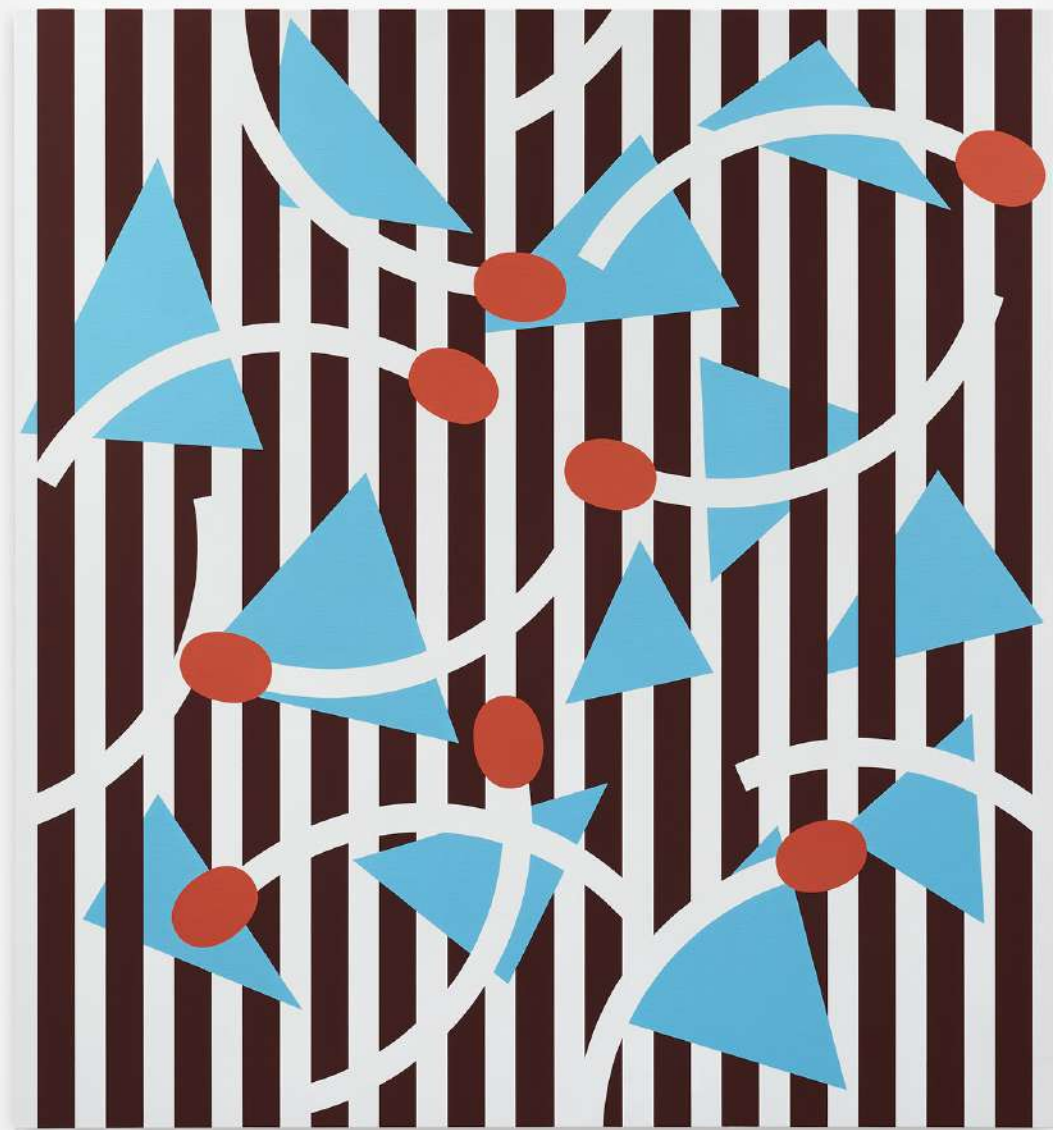

Thomas Wachholz

Aquarium, 2021

Red phosphorus and acrylic on linen

70 7/8 x 65 3/4 in

180 x 167 cm

(TW21.026)