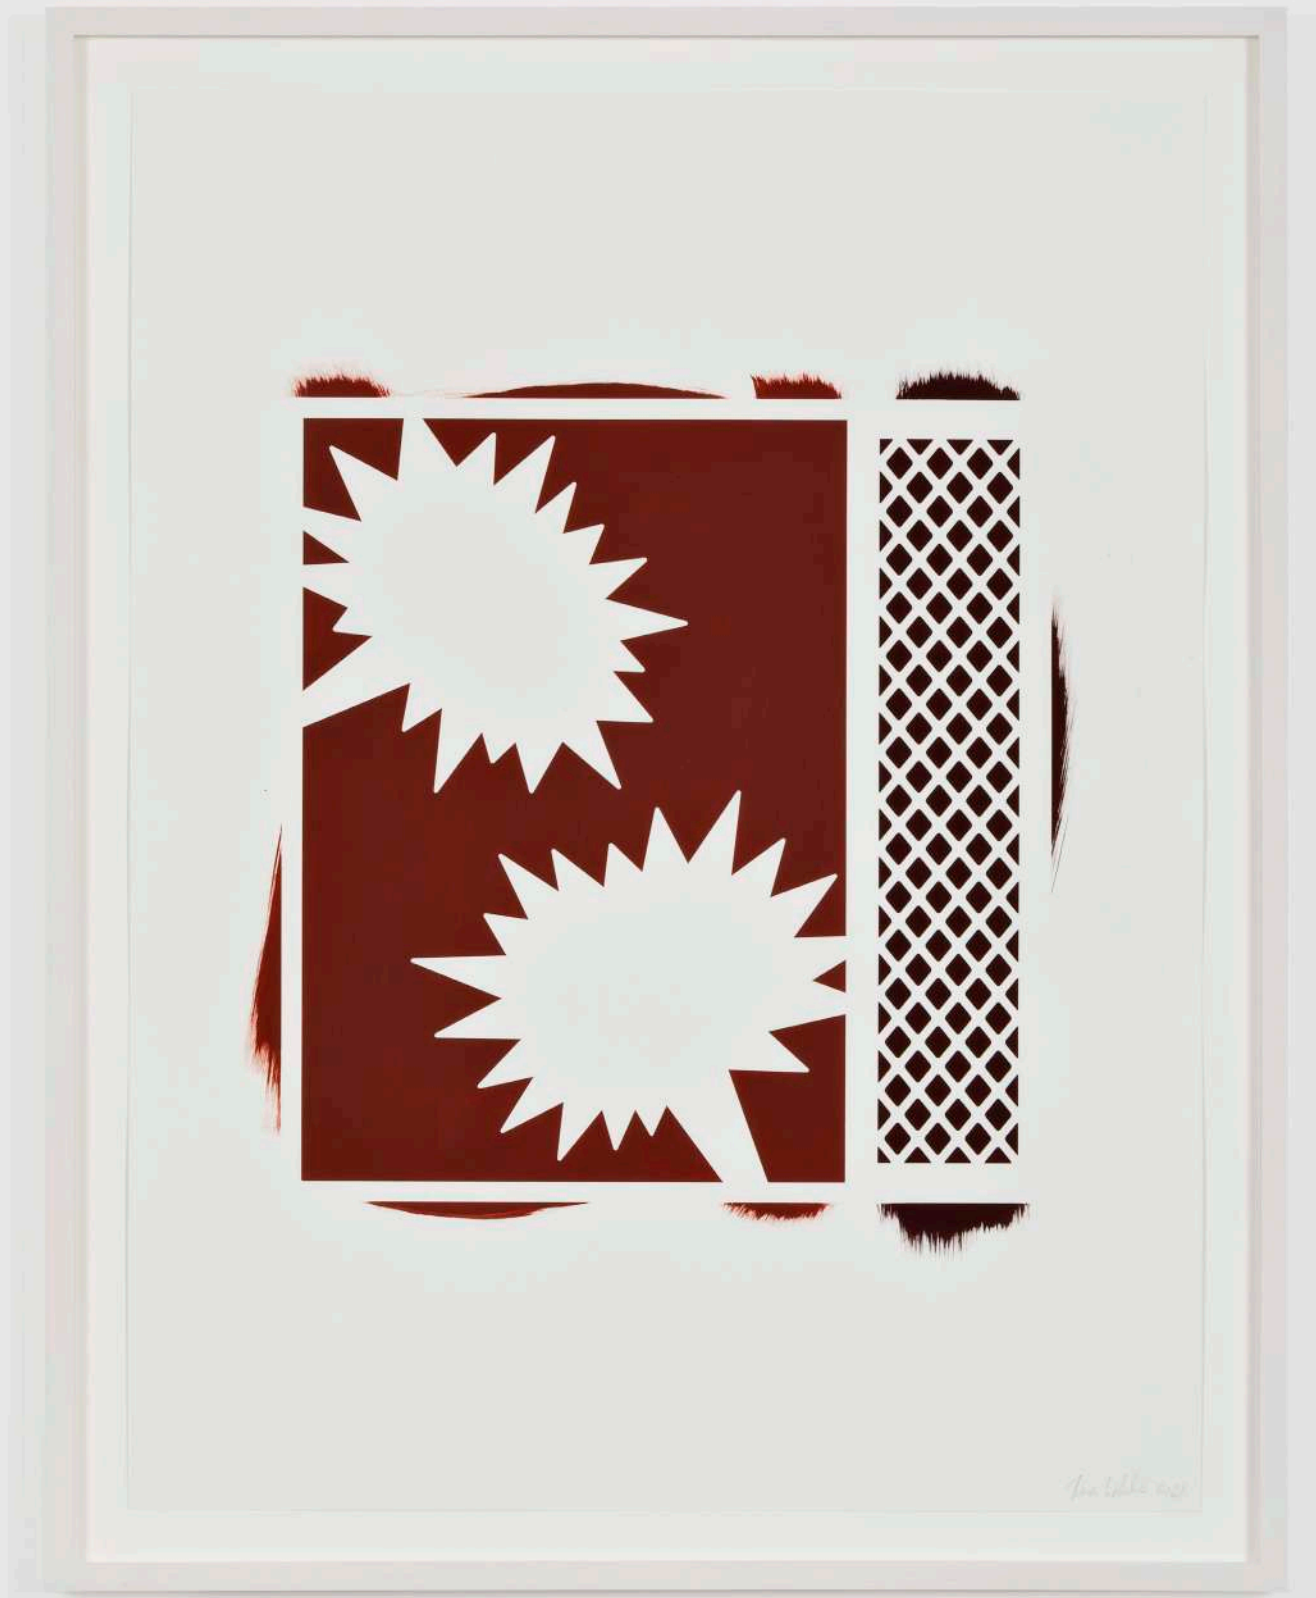

(TW21.010)

**Thomas Wachholz**

*Untitled*, 2021

Red phosphorus and acrylic on paper

24 3/4 x 18 7/8 in

63 x 48 cm

(TW21.009)

**Thomas Wachholz**