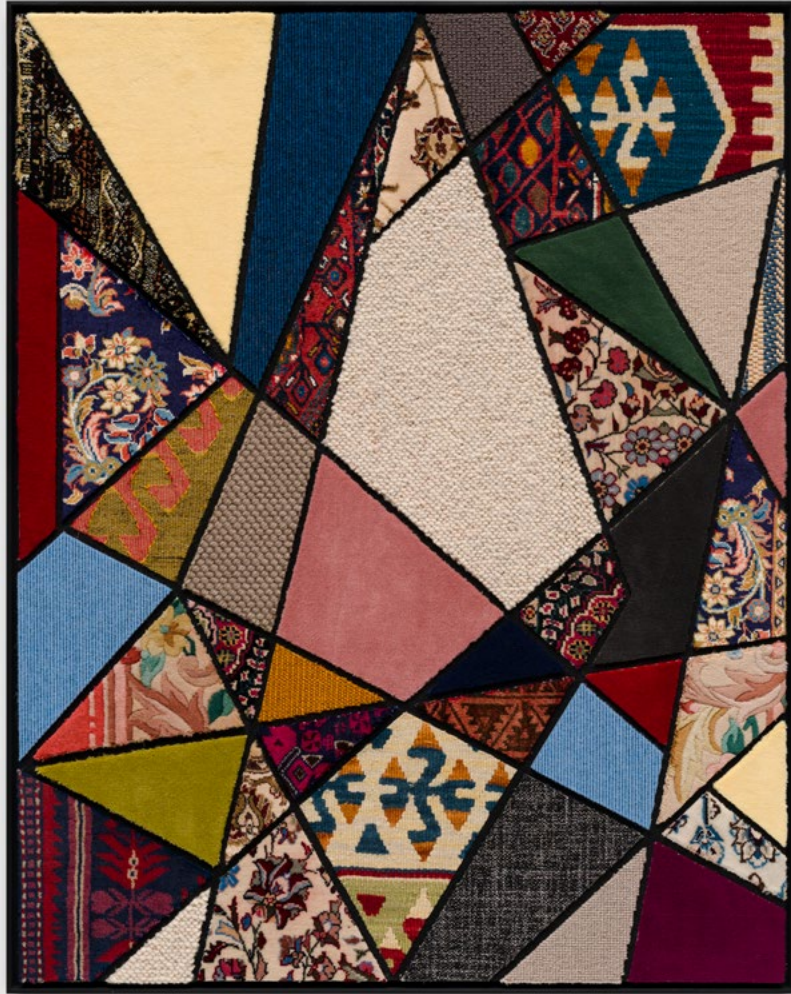

THOMAS WACHHOLZ

ANKE WEYER

NINO MIER GALLERY
DALLAS ART FAIR
1807 ROSS AVENUE,
DALLAS, TEXAS 75201

Nevin Aladag

Social Fabric, Kite, 2018

Carpet pieces on wood

49 5/8 x 38 5/8 x 1 3/4 in

126.2 x 98.2 x 4.4 cm