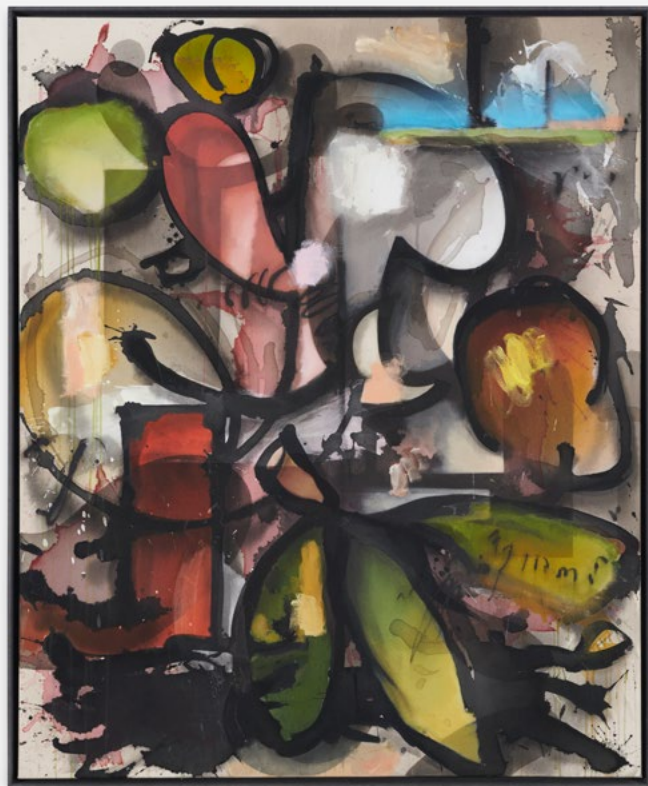

Stefan Rinck

Abstract Composition, 2019

Sandstone

78 3/4 x 17 3/4 x 15 in

200 x 45 x 38 cm

(SRI19.001)

Jan-Ole Schiemann
Wash my window, 2021
Painting
43 1/4 x 35 3/8 in
110 x 90 cm
(JS21.028)

Jan-Ole Schiemann
Stilleben um 1900, 2021
Painting
43 1/4 x 35 3/8 in
110 x 90 cm
(JS21.027)

Jan-Ole Schiemann
Bubblegoth (B), 2021
Painting
39 3/8 x 31 1/2 in
100 x 80 cm
(JS21.037)

Jan-Ole Schiemann

o.T., 2021

Ink, watercolor on paper

19 1/4 x 15 3/8 in (framed)

49 x 39 cm (framed)

16 1/8 x 12 1/4 in (unframed)