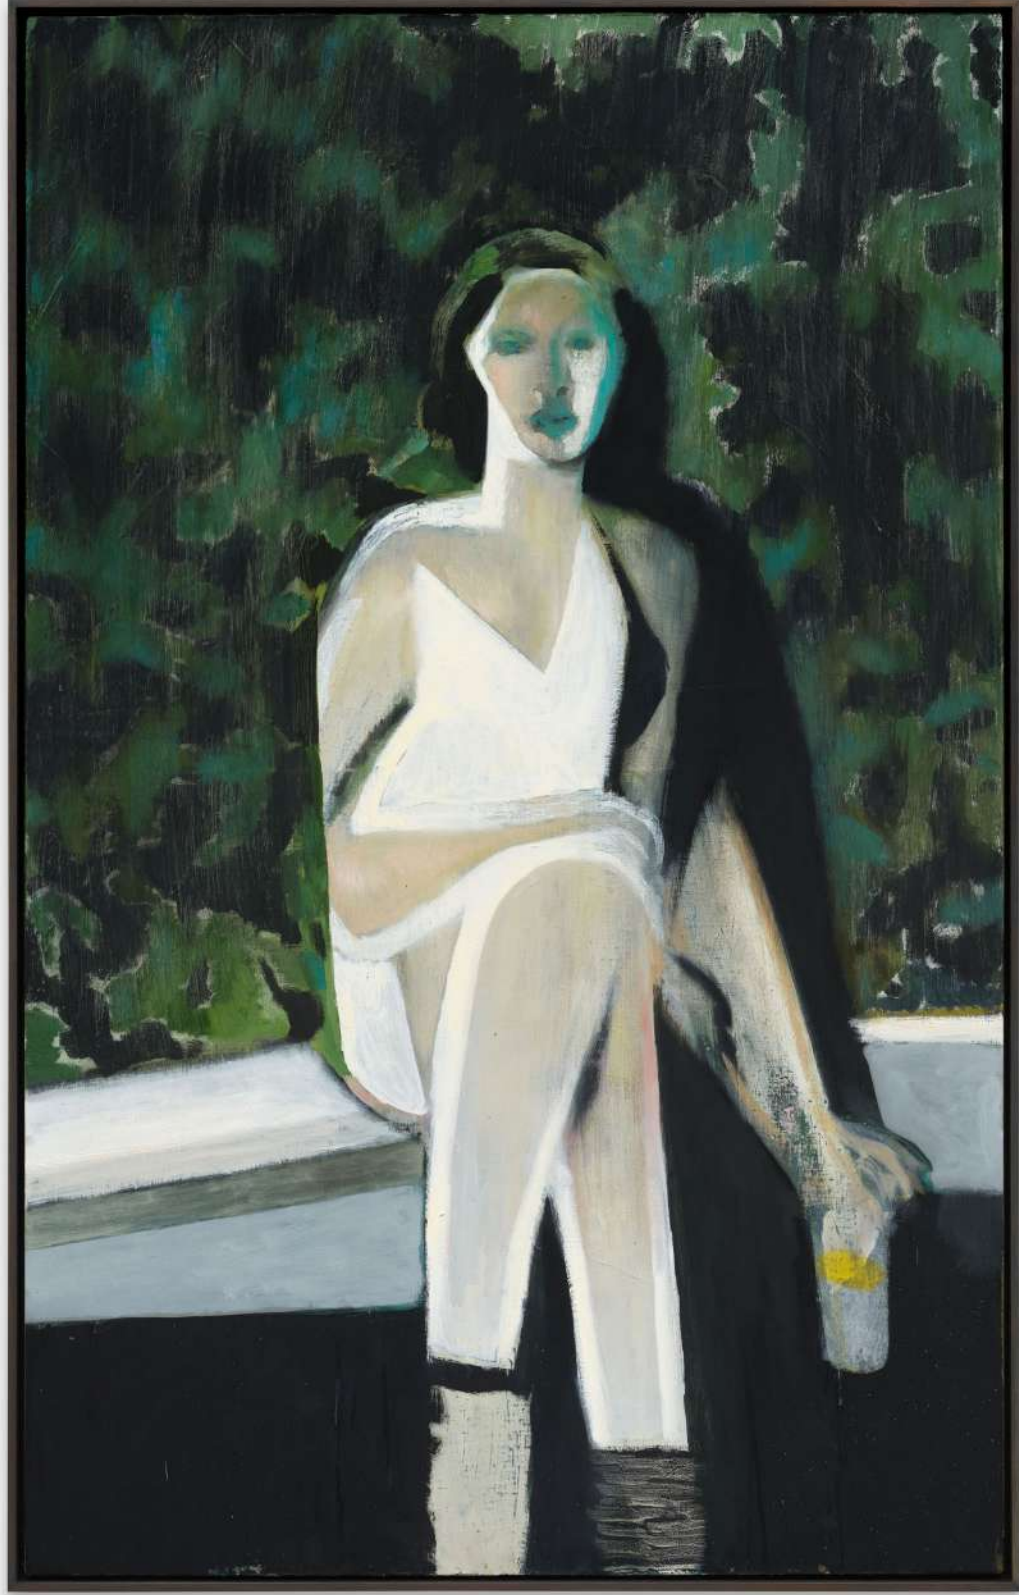

# LILIANE TOMASKO

b. 1967 in Zurich, Switzerland, lives and works in New York, NY

Liliane Tomasko | *Mayor Minor*, 2022 | Acrylic and acrylic spray on linen | 76 x 76 in 193 x 193 cm | (LTO22.006)

**TOP:** Liliane Tomasko | *JANUARY 16 ELEMENTAL*, 2022 | Acrylic and oil stick painting on canvas paper | 28 5/8 x 24 5/8 in 72.7 x 62.5 cm (framed) | (LTO22.008)  
**BOTTOM:** Liliane Tomasko | *JANUARY 17 ELEMENTAL*, 2022 | Acrylic and oil stick painting on canvas paper | 28 5/8 x 24 5/8 in 72.7 x 62.5 cm (framed) | (LTO22.007)

# JONATHAN WATERIDGE

b. 1972 in Lusaka, Zambia; lives and works in Norfolk, UK

Jonathan Wateridge | *Sundowner*, 2022 | Oil on linen 63 x 39 3/8 in, 160 x 100 cm | (JWA22.103)

Jonathan Wateridge | *Red Lounger*, 2022 | Oil on canvas | 19 3/4 x 29 1/2 in, 50 x 75 cm (JWA22.111)