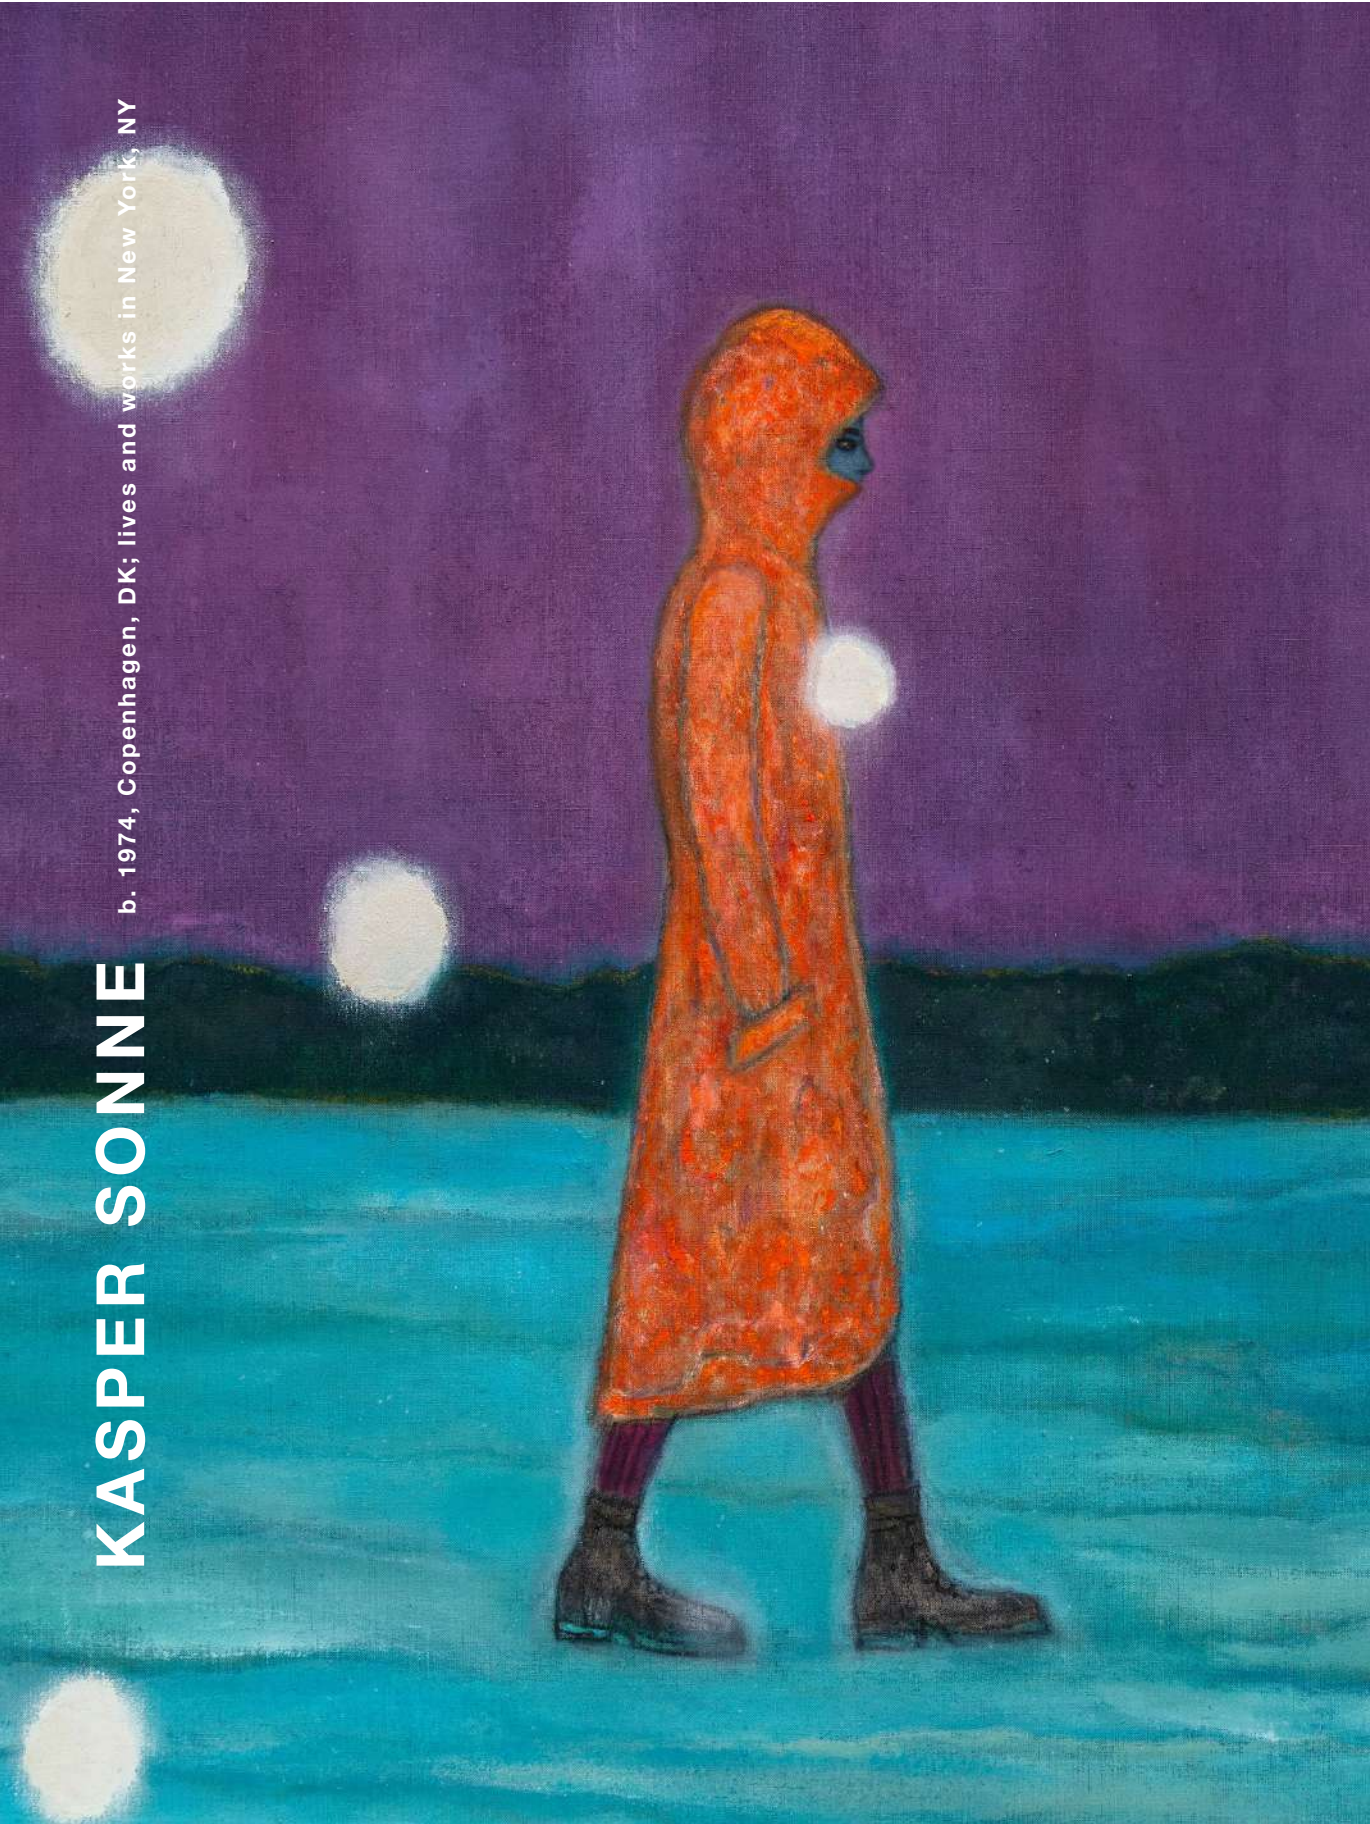

KASPER SONNE

b. 1974, Copenhagen, DK; lives and works in New York, NY

Kasper Sonne | *A Long Winter*, 2022 | Oil on linen | 84 x 72 in, 213.4 x 182.9 cm | (KSO22.010)