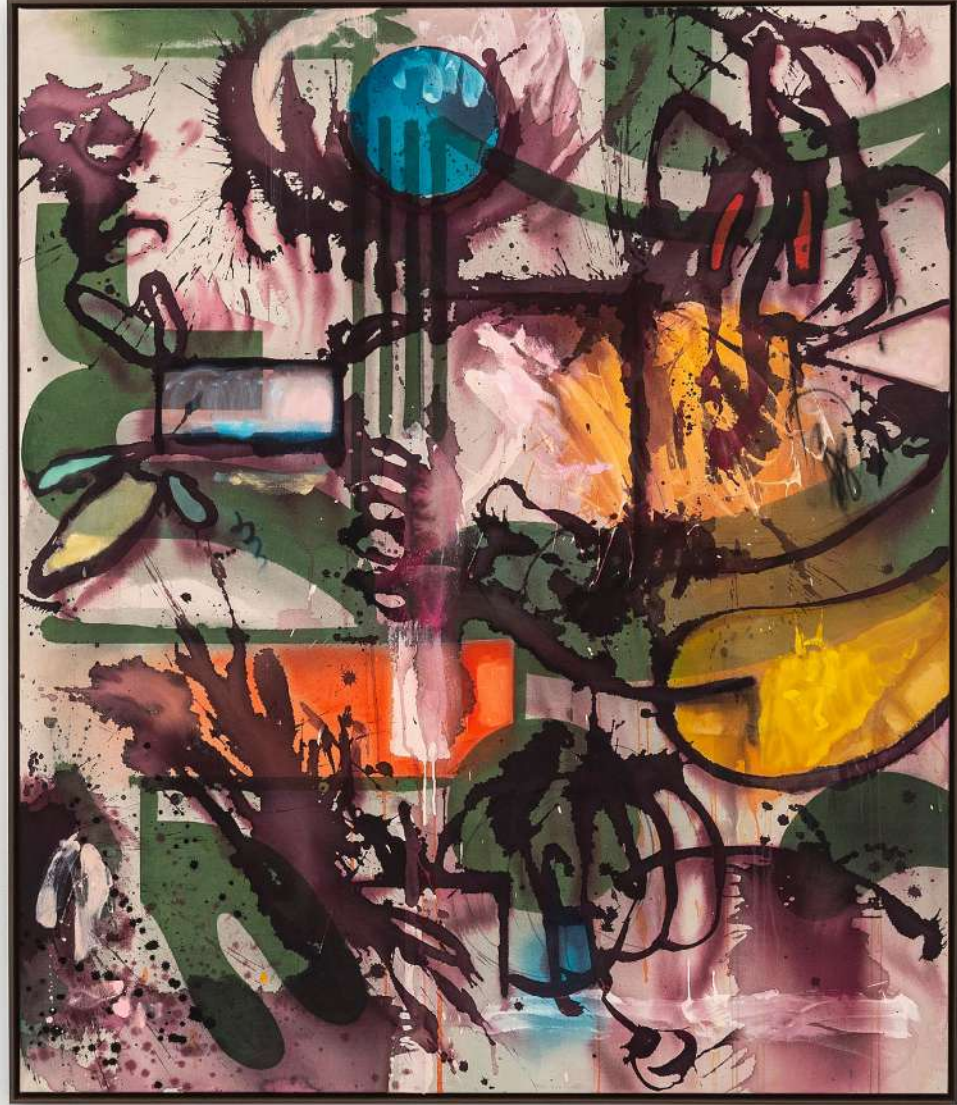

JAN-OLE SCHIEMANN

b. 1983, Kiel, Germany; lives and works in Cologne, DE

Jan-Ole Schiemann | *Perfect Puddle In An Imperfect Equation*, 2022
Ink, acrylic, oil paint on canvas | 55 1/8 x 47 1/4 in, 140 x 120 cm | (JS22.036)