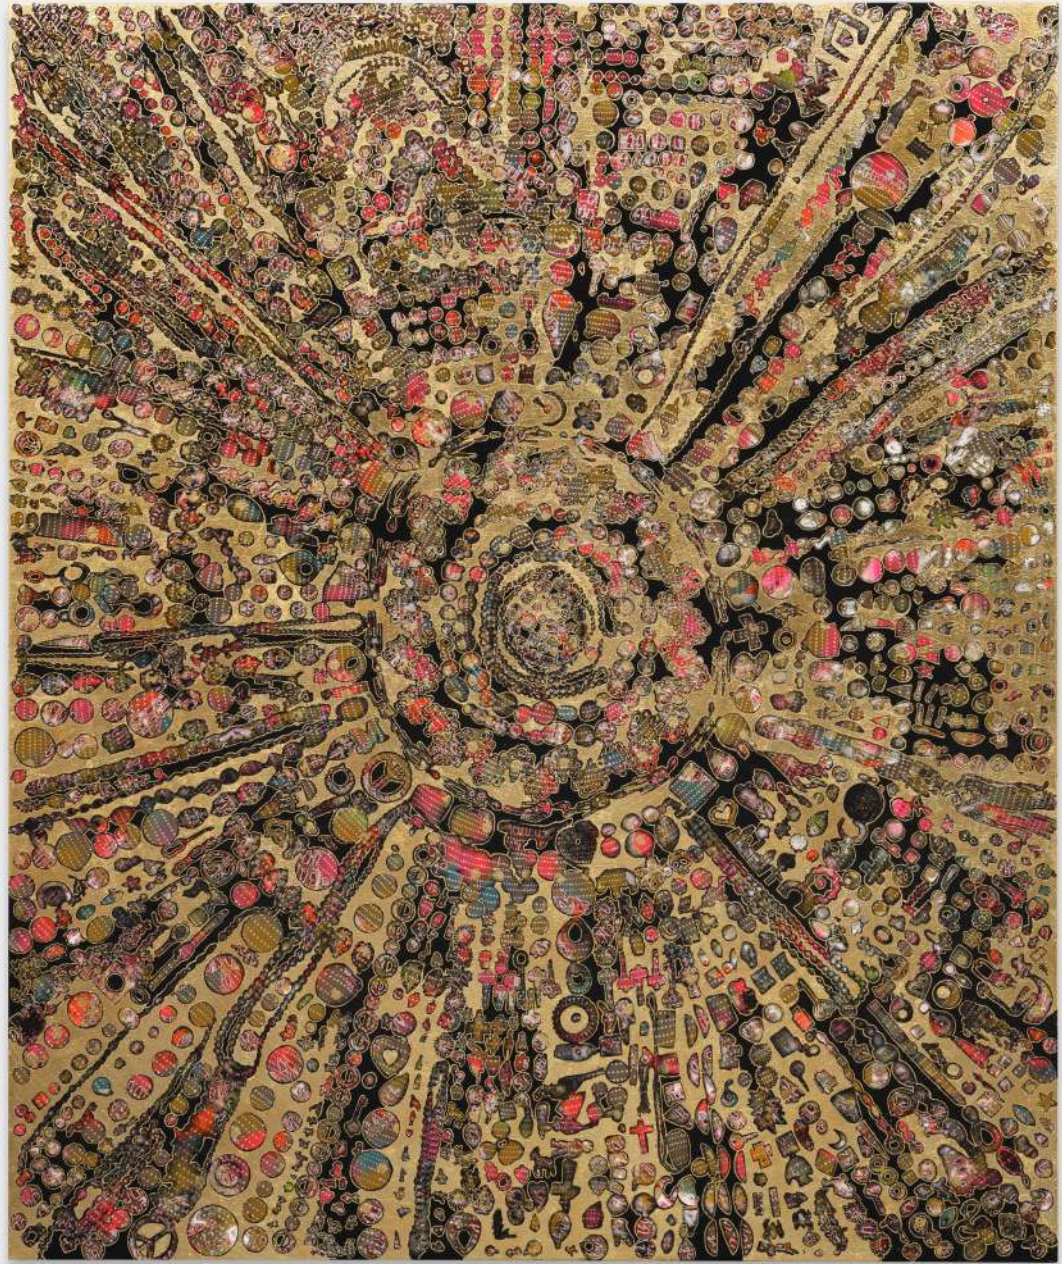

MINDY SHAPERO

b. 1974 in Louisville, KY; lives and works in Los Angeles, CA

Mindy Shapero | *Night visions in the second phase, portal scars from the other side. After affects*, 2022
Gold leaf and acrylic on linen | 60 x 44 in, 152.4 x 111.8 cm | (MS22.032)