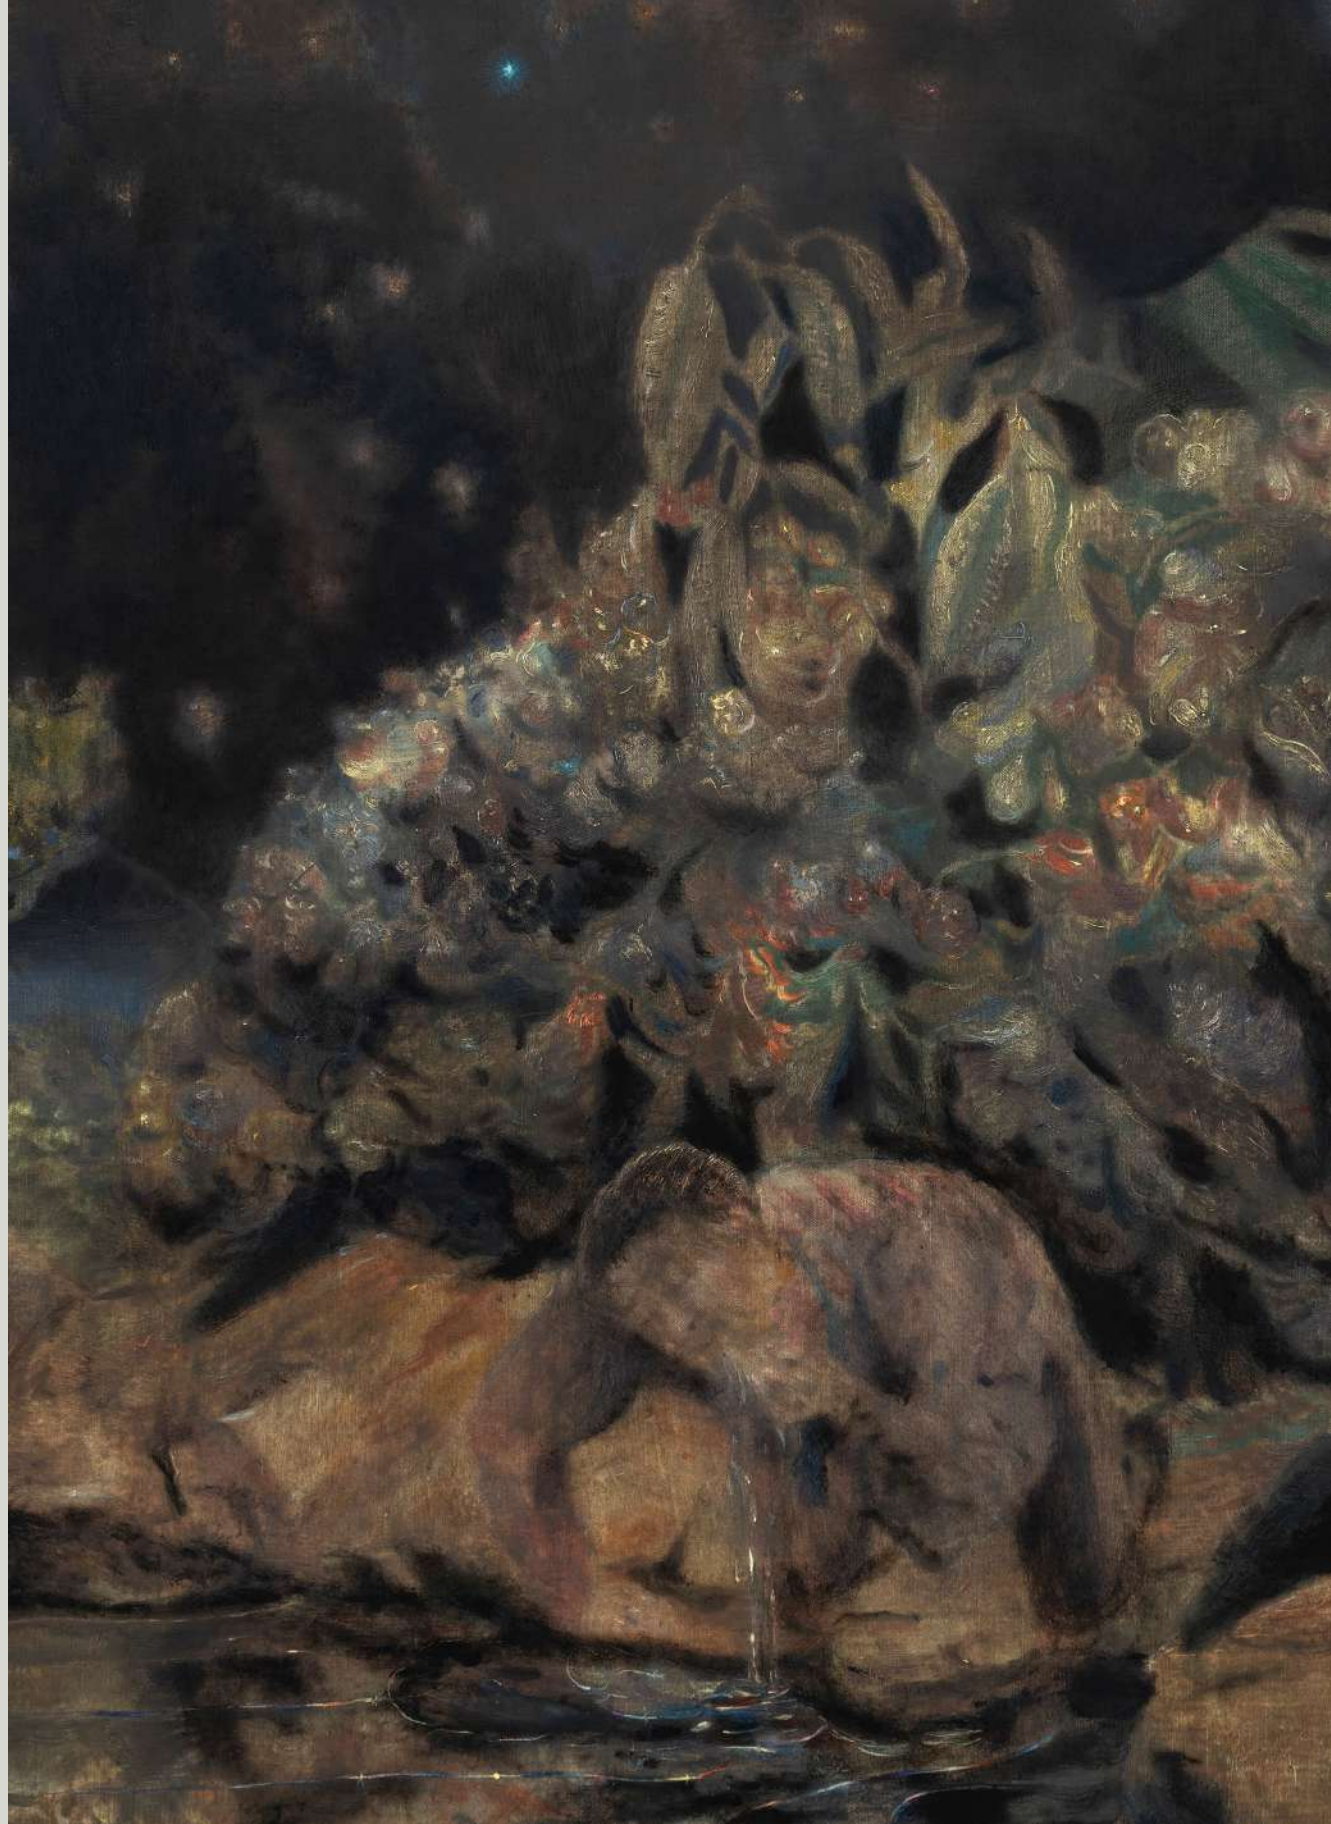

Marin Majic | *Night cap*, 2022 | Oil color and color pencil on linen | 82 1/2 x 71 in, 209.6 x 180.3 cm (MMA22.031)