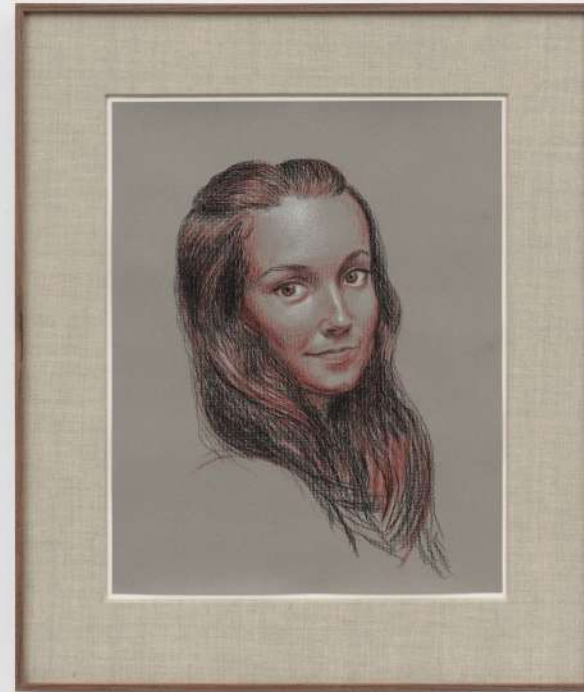

JANSSON STEGNER

b. 1972, Denver; lives and works in California, CA

Jansson Stegner | *Anna in a Straw Hat*, 2022 | Oil on linen | 29 x 22 in, 73.7 x 55.9 cm (JAS22.024)

BOTTOM:
Jansson Stegner | *Untitled*, 2022 | Conte and chalk drawing on paper
20 1/2 x 17 x 1 1/2 in, 52.1 x 43.2 x 3.8 cm (framed) | (JAS22.022)