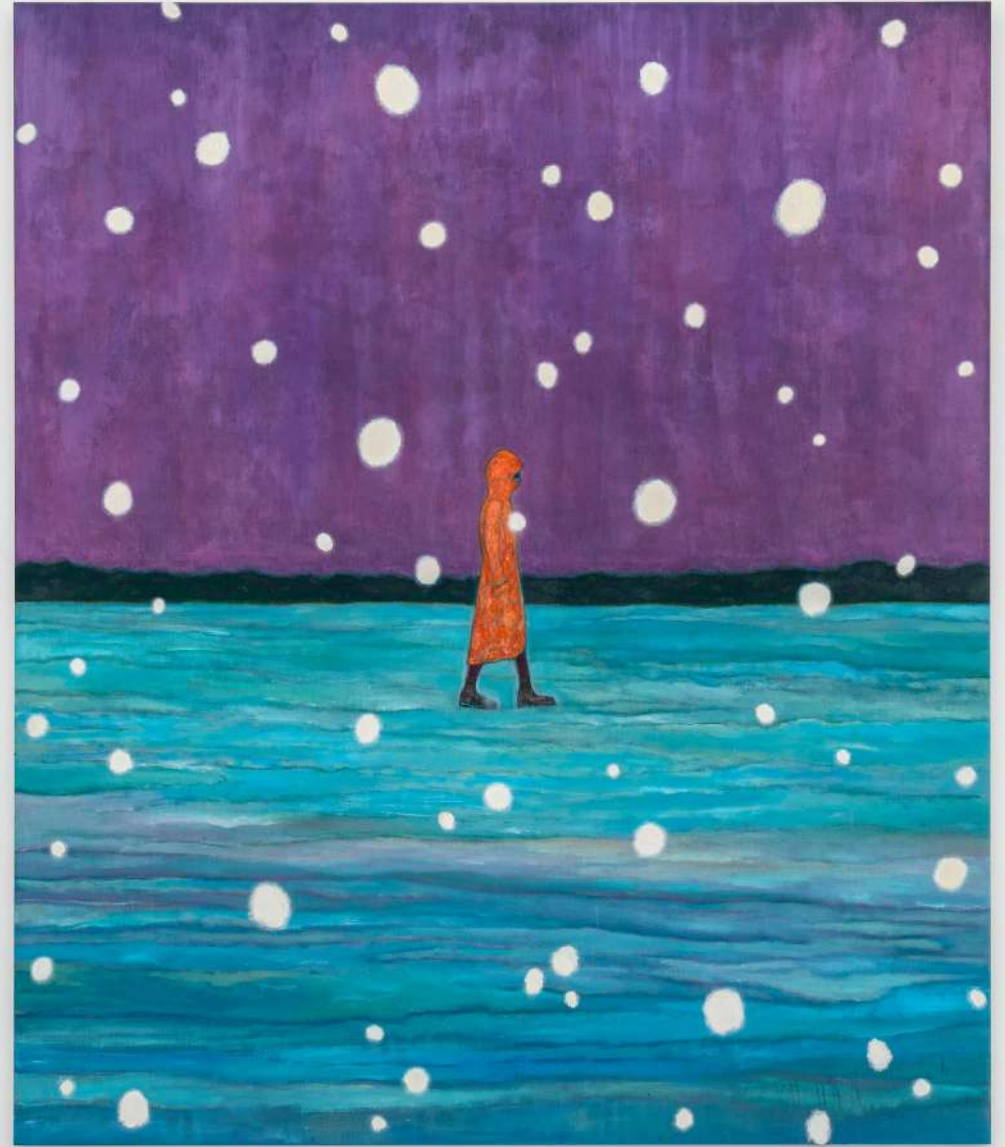

KASPER SONNE

b. 1974, Copenhagen, DK; lives and works in New York, NY

Kasper Sonne | *A Long Winter*, 2022 | Oil on linen | 84 x 72 in, 213.4 x 182.9 cm | (KSO22.010)