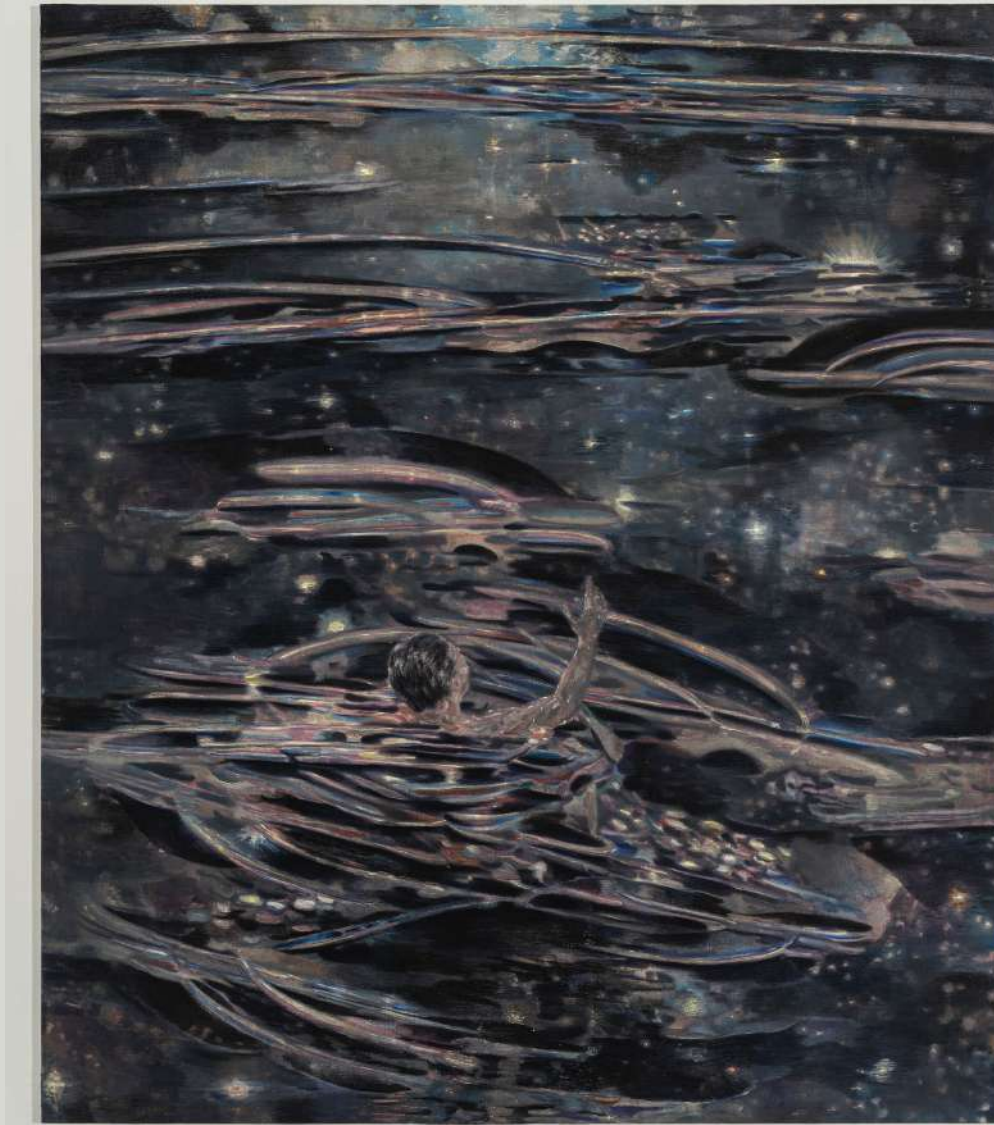

MARIN MAJIC

b. 1979 in Frankfurt, DE; lives and works in Brooklyn, NY