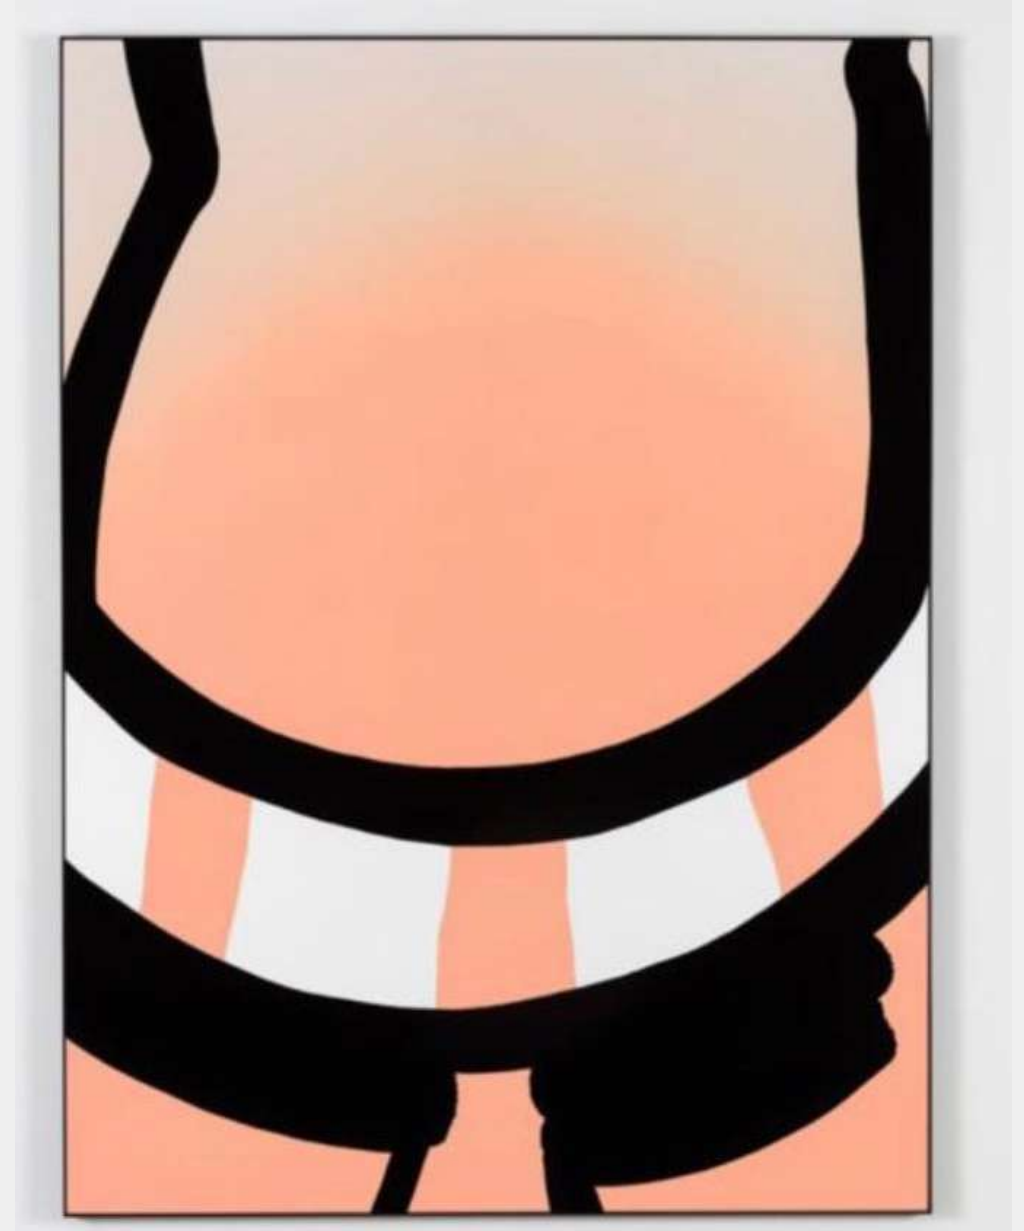

Cornelia Baltes | *Hobie*, 2017 | Acrylic on canvas | 74 3/4 x 55 1/8 x 1 1/8 in, 190 x 140 x 3 cm | (CBA20.001)