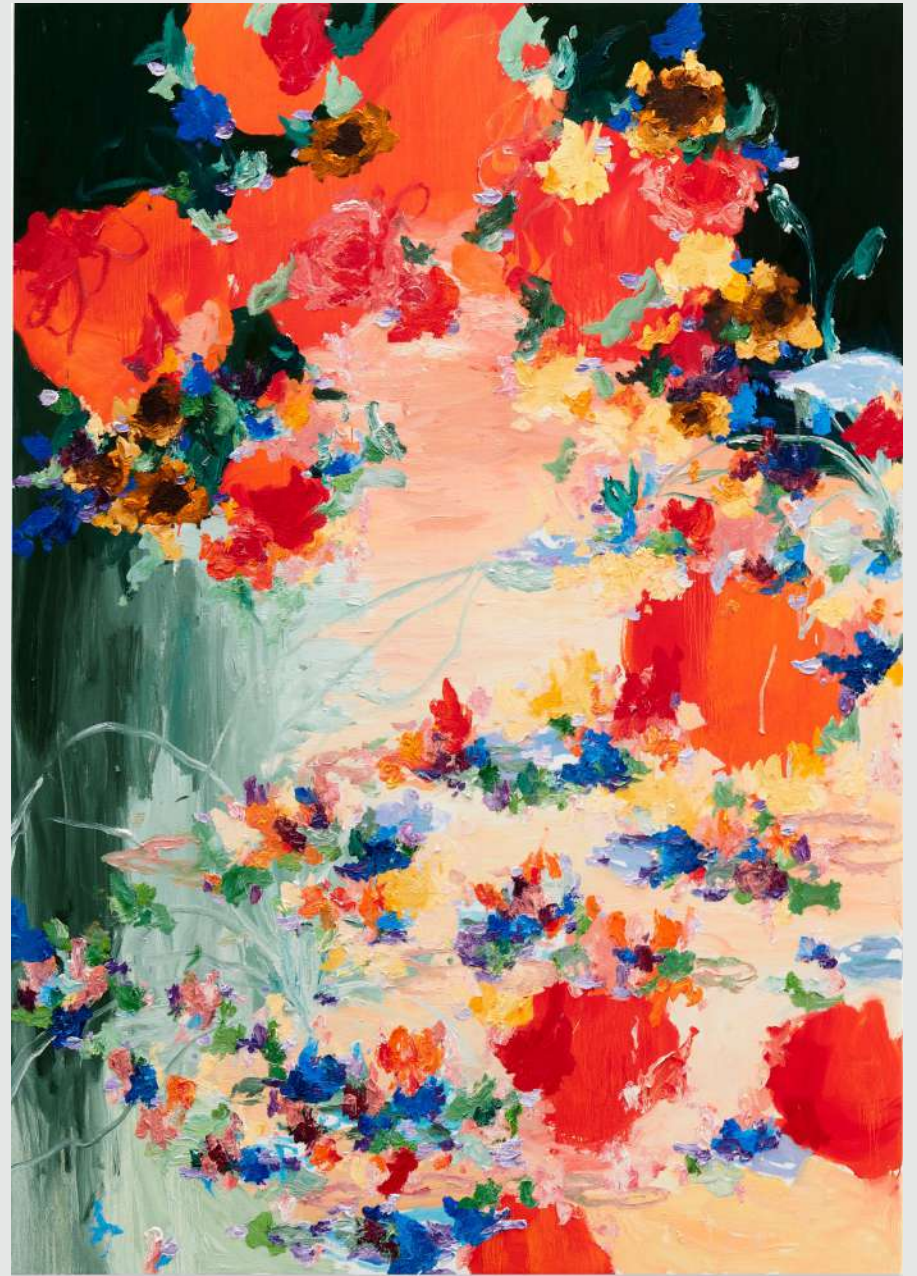

# BEN QUILTY

b. 1973, Sydney, Australia; lives and works in Sydney, AU

Ben Quilty | *A Very Unhealthy Glow, Self portrait, 2022* | Oil on linen | 73 1/4 x 78 in, 186 x 198 cm (BQU22.009)

**ARNE QUINZE**

b. 1981, Gand, BE; lives and works in Sint-Martens-Latem, BE