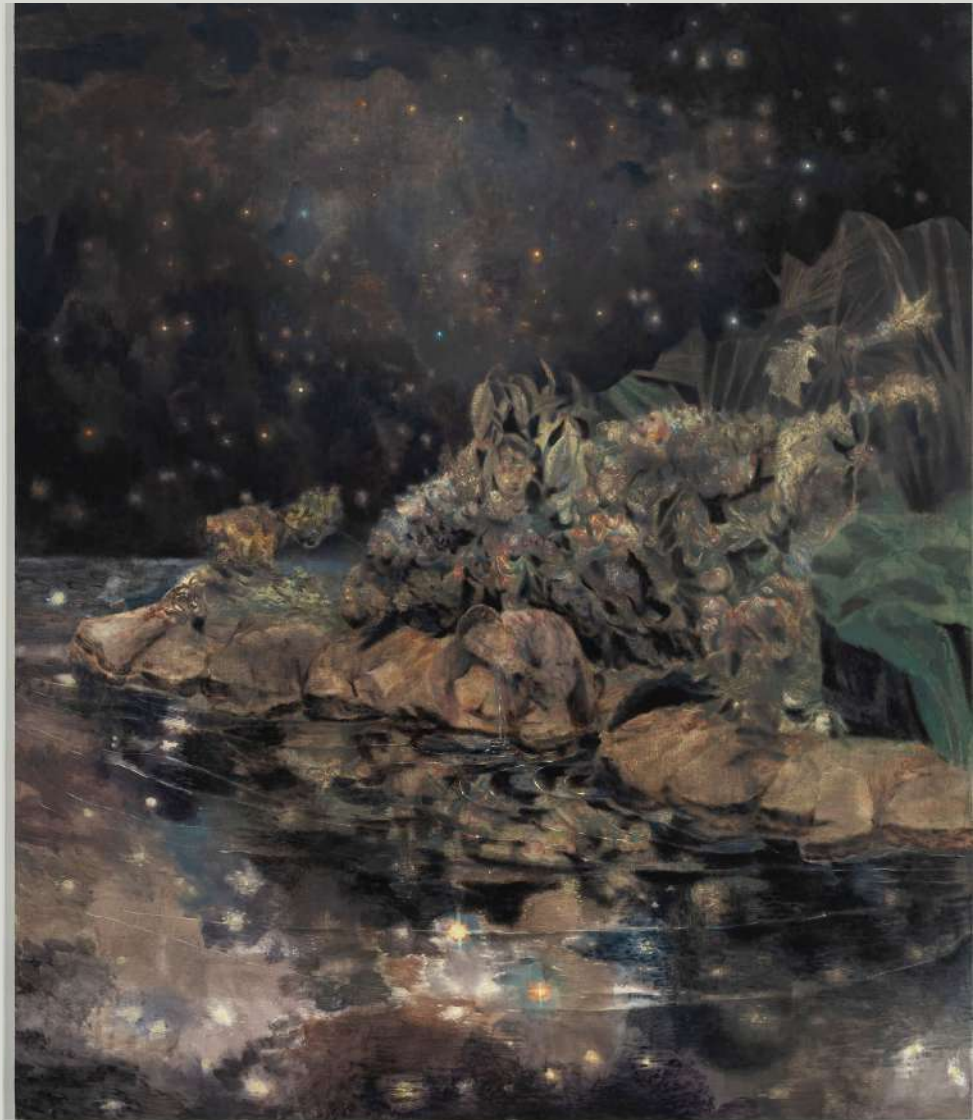

Marin Majic | *Night cap*, 2022 | Oil color and color pencil on linen | 82 1/2 x 71 in, 209.6 x 180.3 cm (MMA22.031)