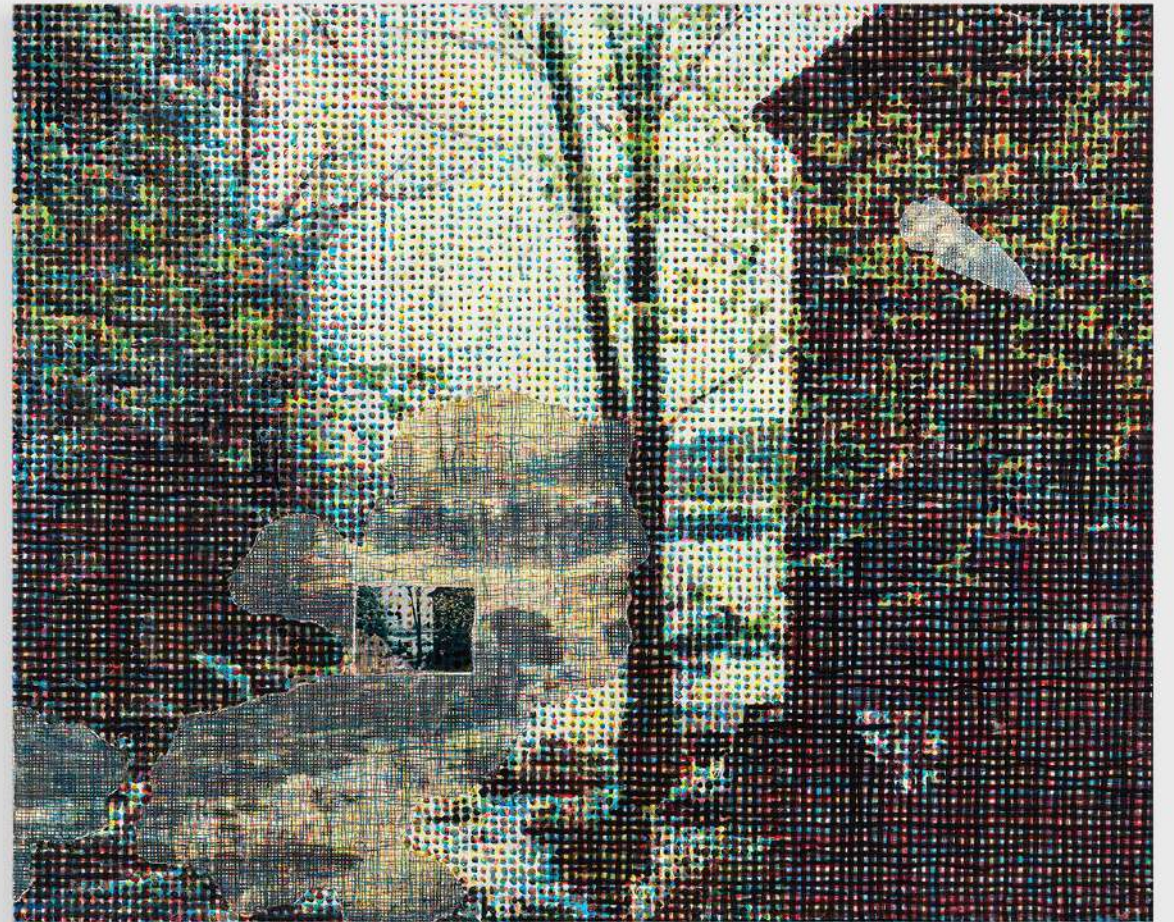

# ASHER LIFTIN

b. 1998, New York, NY; lives and works in New York, & New Haven, CT

Asher Liftin | *Ariadne with Scarf*, 2022 | Acrylic ink and acrylic paint on canvas | 78 3/4 x 59 in, 200 x 150 cm (ALI22.001)