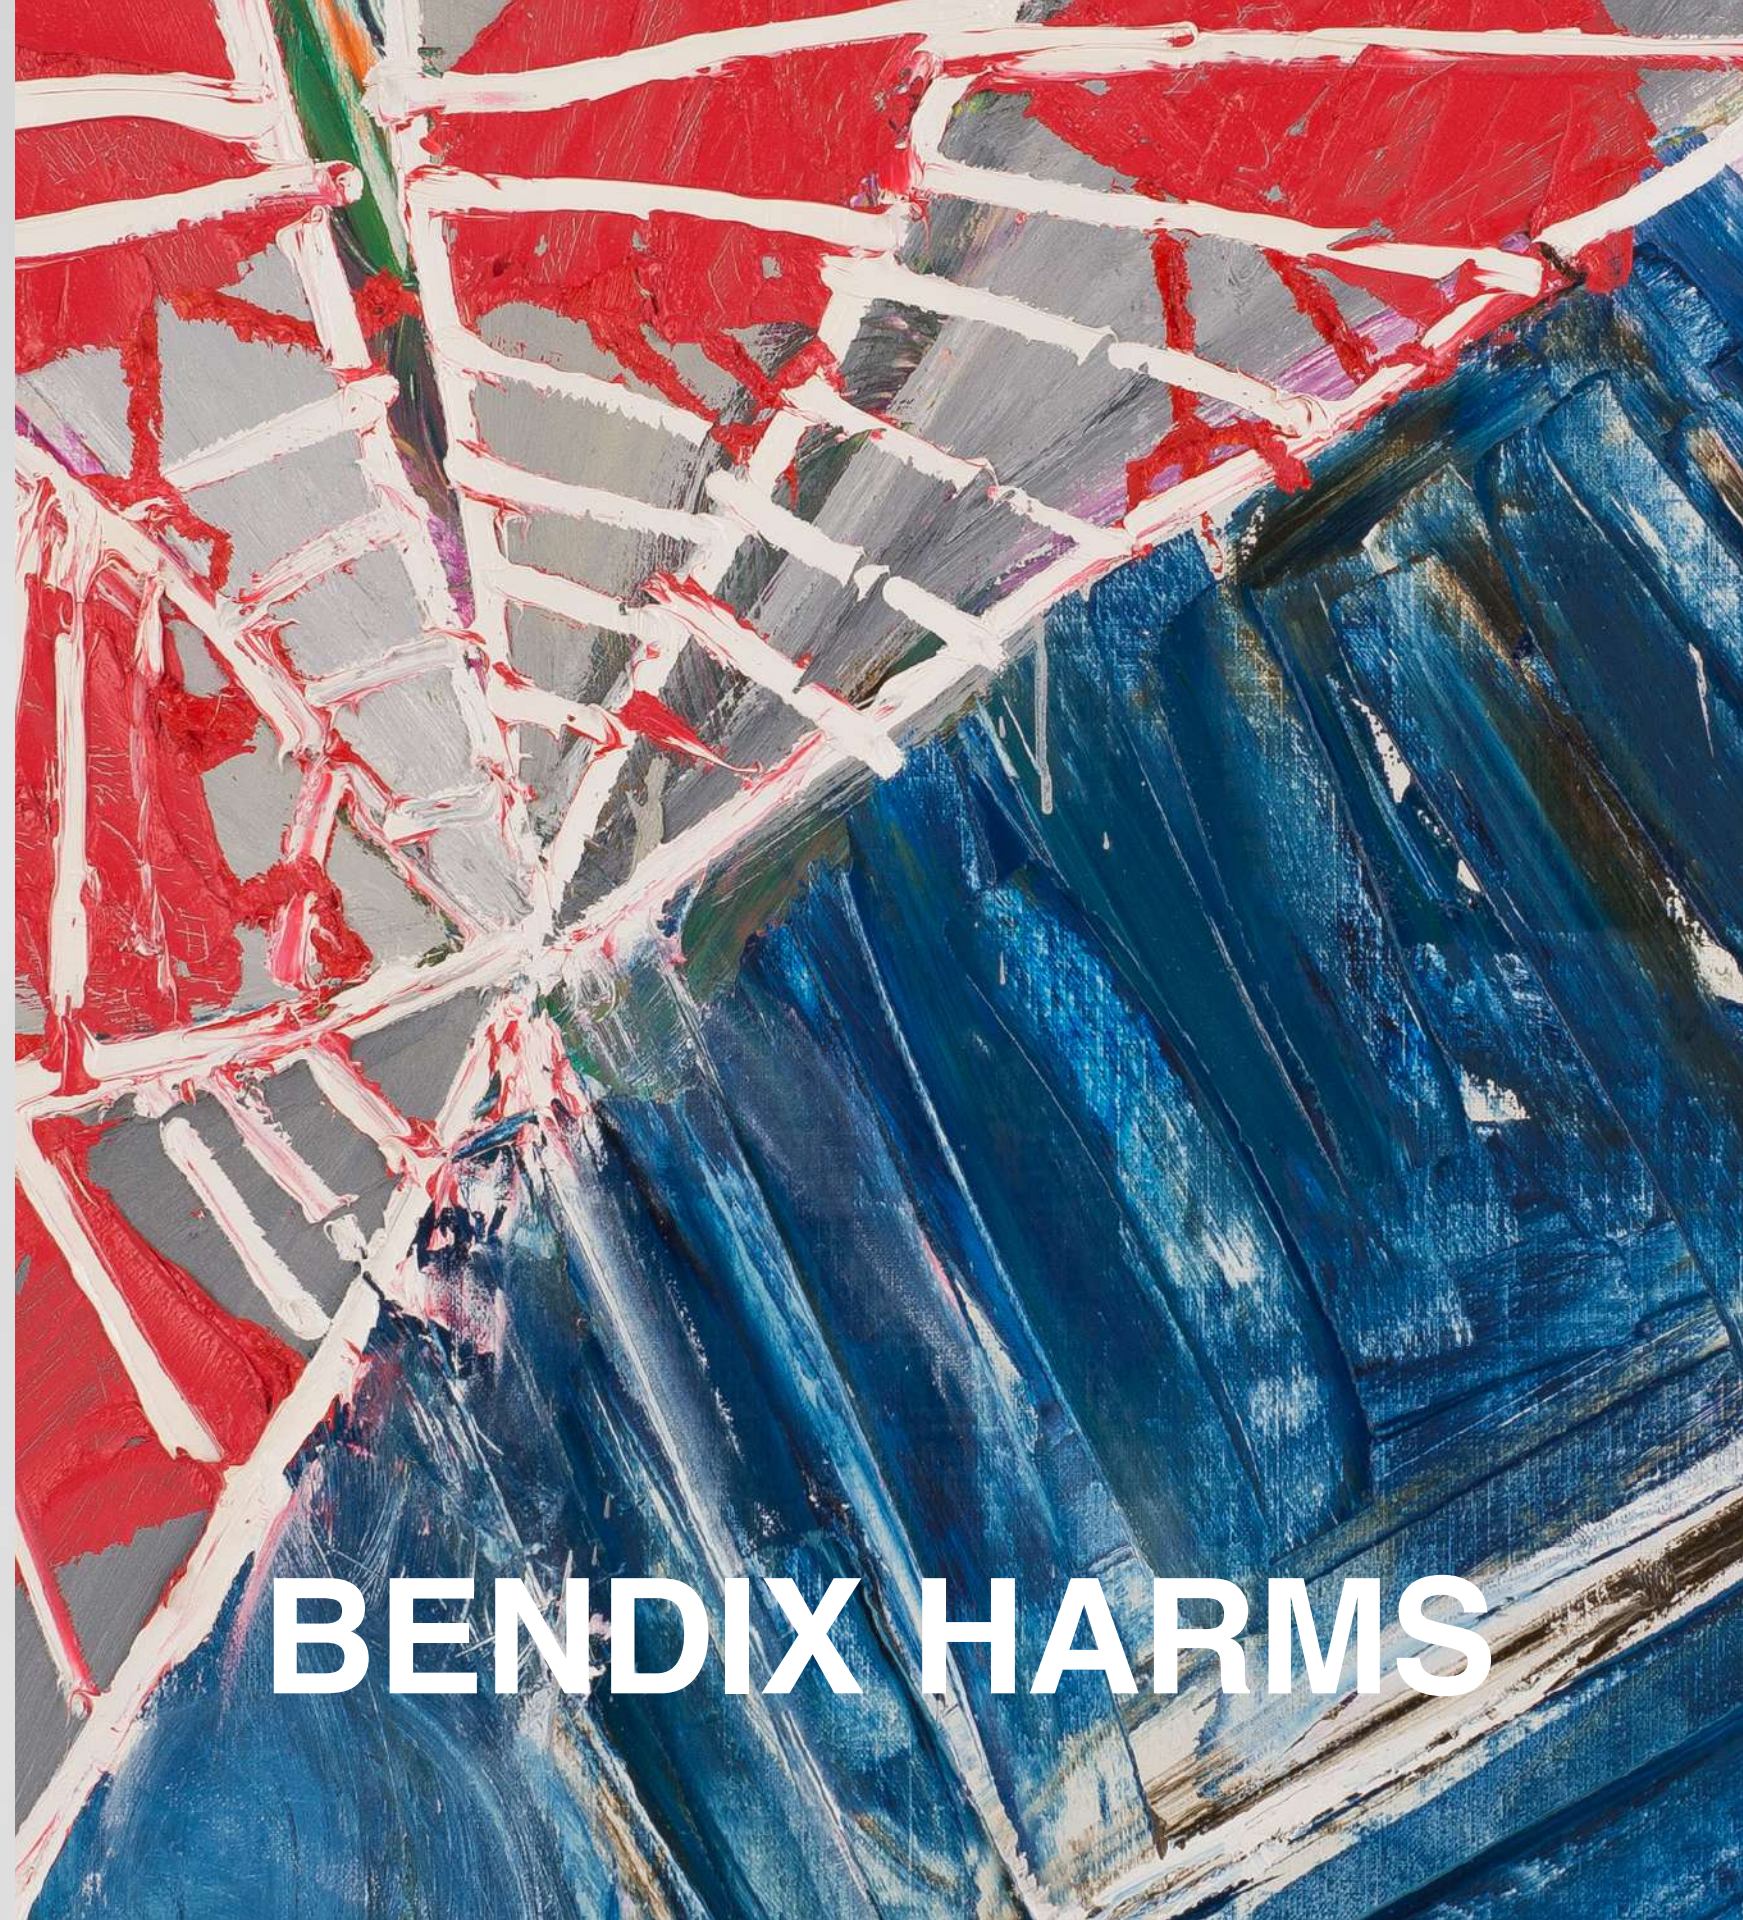

FALK GERNEGROß

Das Rote Tuch (The Red Cloth), 2023 | Mixed media on MDF | 27 1/2 x 19 3/4 in, 70 x 50 cm | (FGE23.001)

Mothers Worm - Mothers Net, 2021 | Oil on canvas | 47 1/4 x 39 3/8 in, 120 x 100 cm | (BHA23.020)