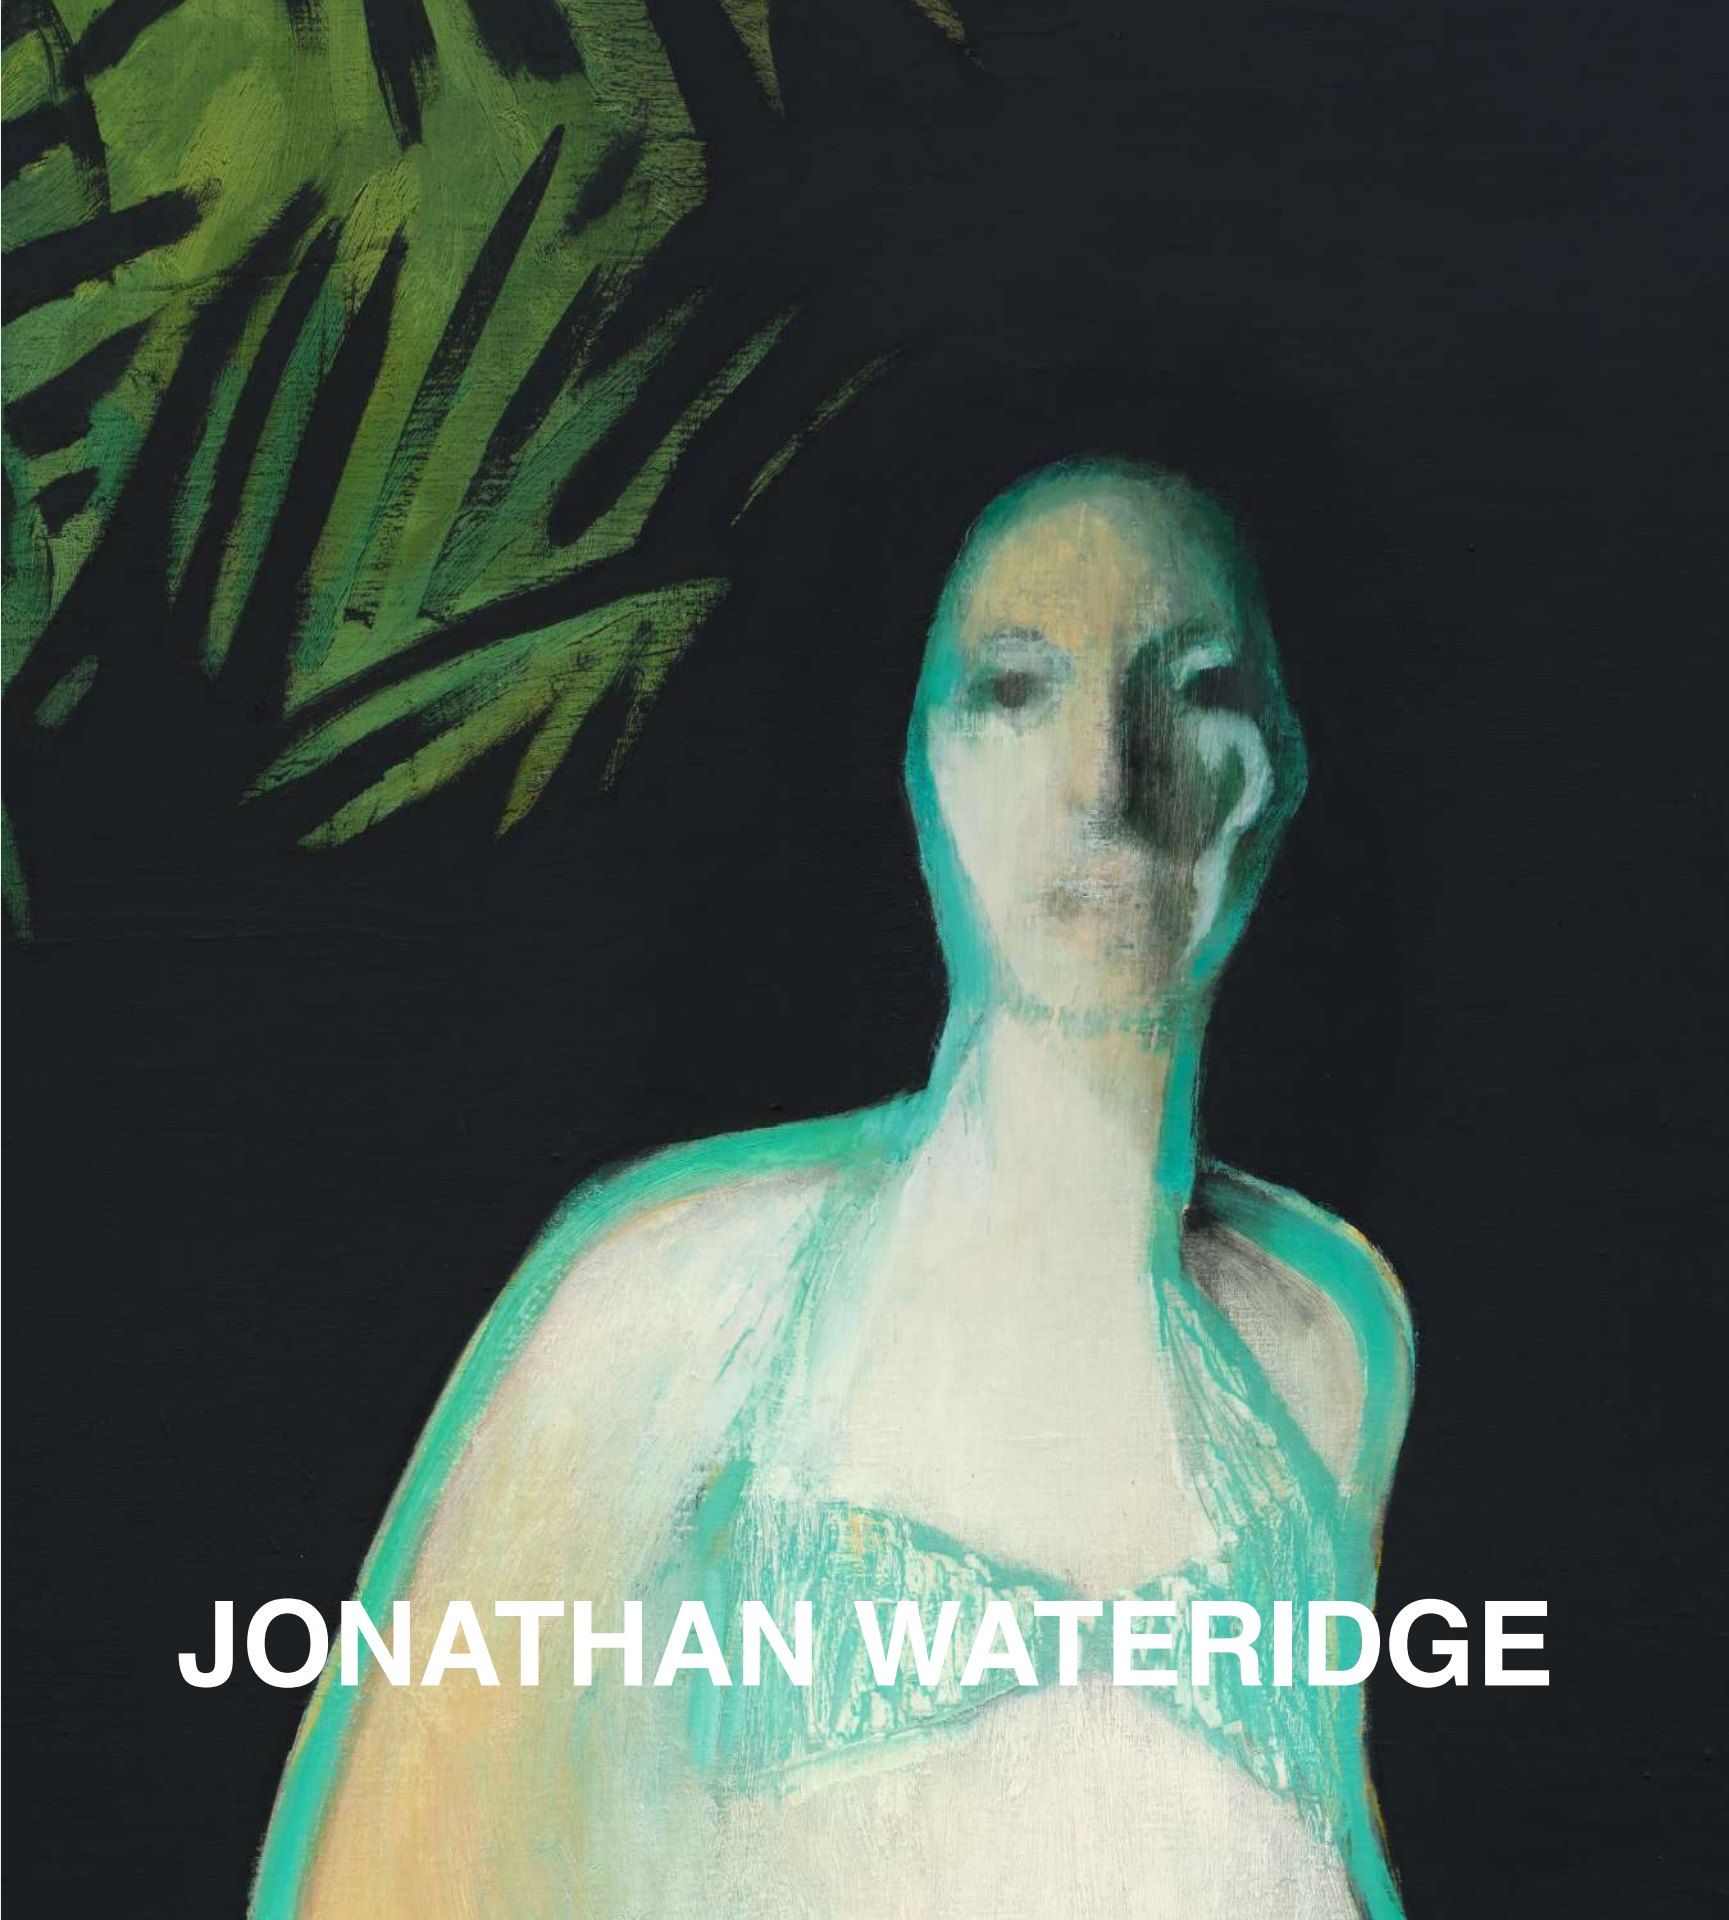

The Doubt, 2023 | Color pencil and oil color on linen | 15 x 13 in, 38.1 x 33 cm | (MMA23.006)