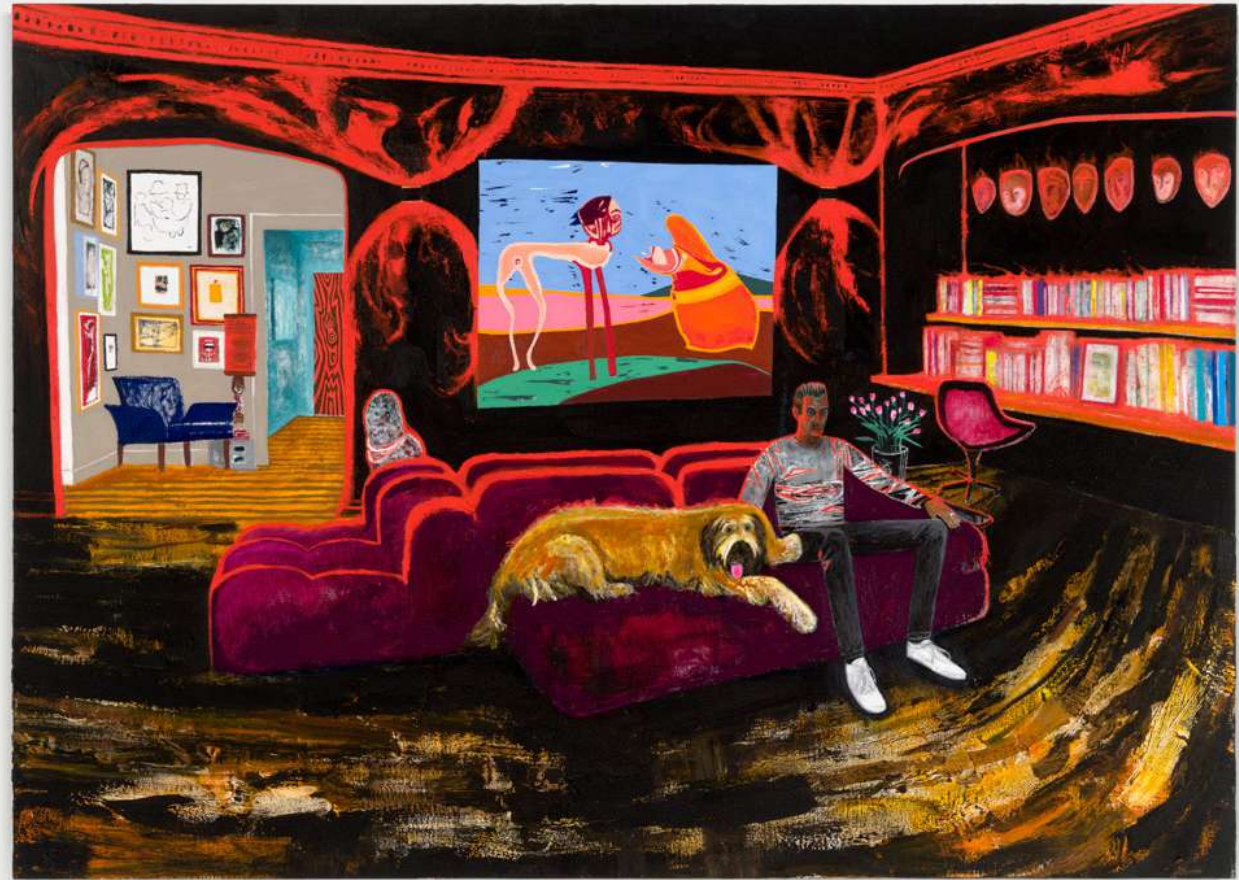

FALK GERNEGROß

Das Rote Tuch (The Red Cloth), 2023 | Mixed media on MDF | 27 1/2 x 19 3/4 in, 70 x 50 cm | (FGE23.001)

Mothers Worm - Mothers Net, 2021 | Oil on canvas | 47 1/4 x 39 3/8 in, 120 x 100 cm | (BHA23.020)

BENDIX HARMS

Nino and Kipp, 2021-2023 | Oil on linen | 70 x 98 in, 177.8 x 248.9 cm | (RKA23.002)

RAFFI KALENDERIAN