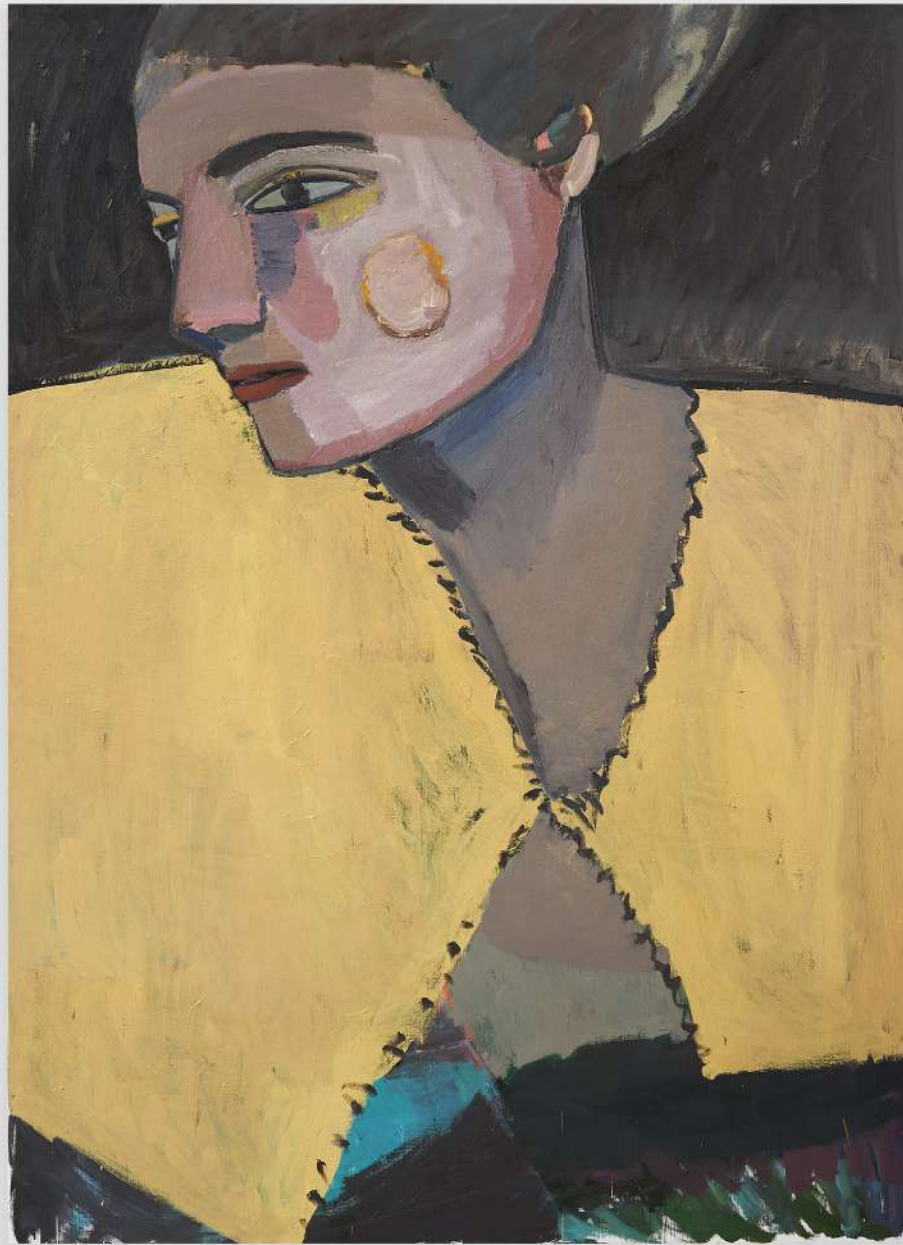

tête inclinée, 2022 | Oil on linen | 78 3/4 x 57 1/8 in, 200 x 145 cm | (MSU22.111)