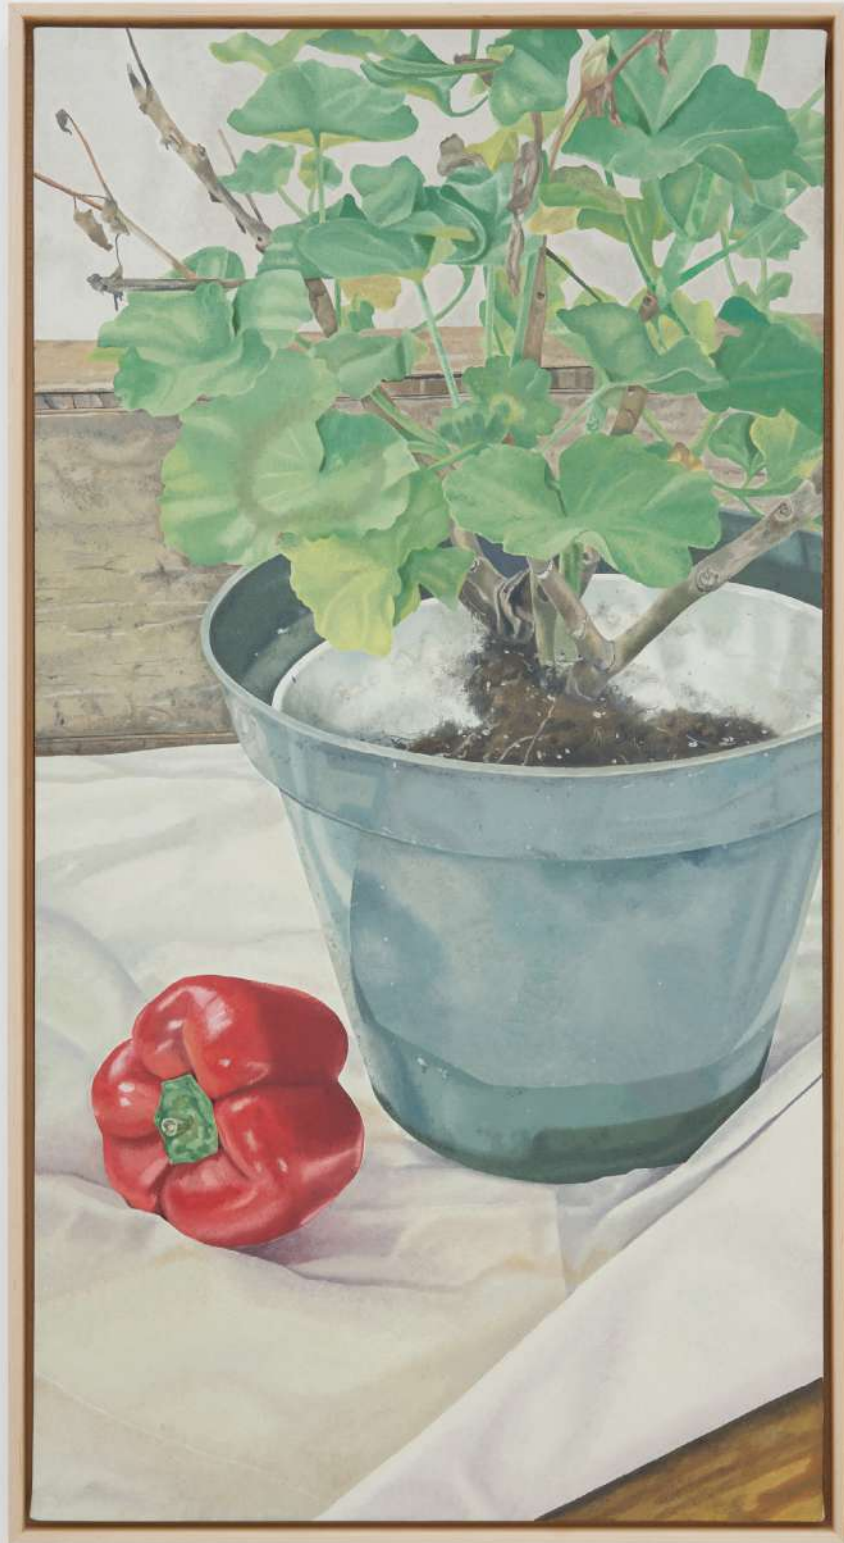

ANDRÉ BUTZER

Ohne Titel / Untitled, 2023 | Acrylic on canvas | 26 3/4 x 20 1/2 in, 67.9 x 51.9 cm (framed) | (AB23.010)

TOMORY DODGE

Dirtbag Summer, 2023 | Oil on canvas | 60 x 48 in, 152.4 x 121.9 cm | (TDO23.001)