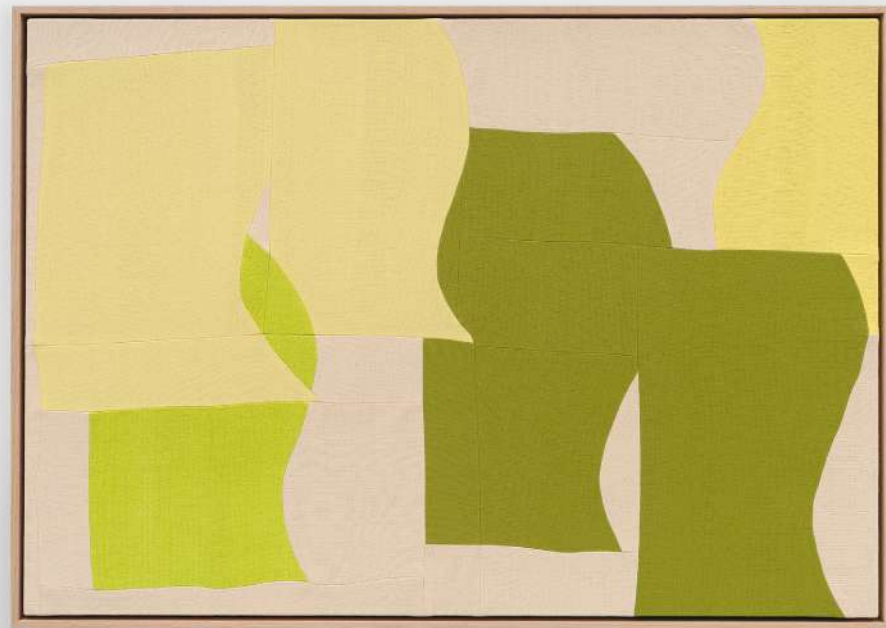

Portrait of the Self, 2023 | Acrylic and acrylic spray on linen | 76 x 76 in, 193 x 193 cm (LTO23.001)

LILIANE TOMASKO

BERNADETTE DESPUJOLS

Pelea de perros, 2023 | Oil on canvas | 60 x 40 in, 152.4 x 101.6 cm | (BDE23.001)