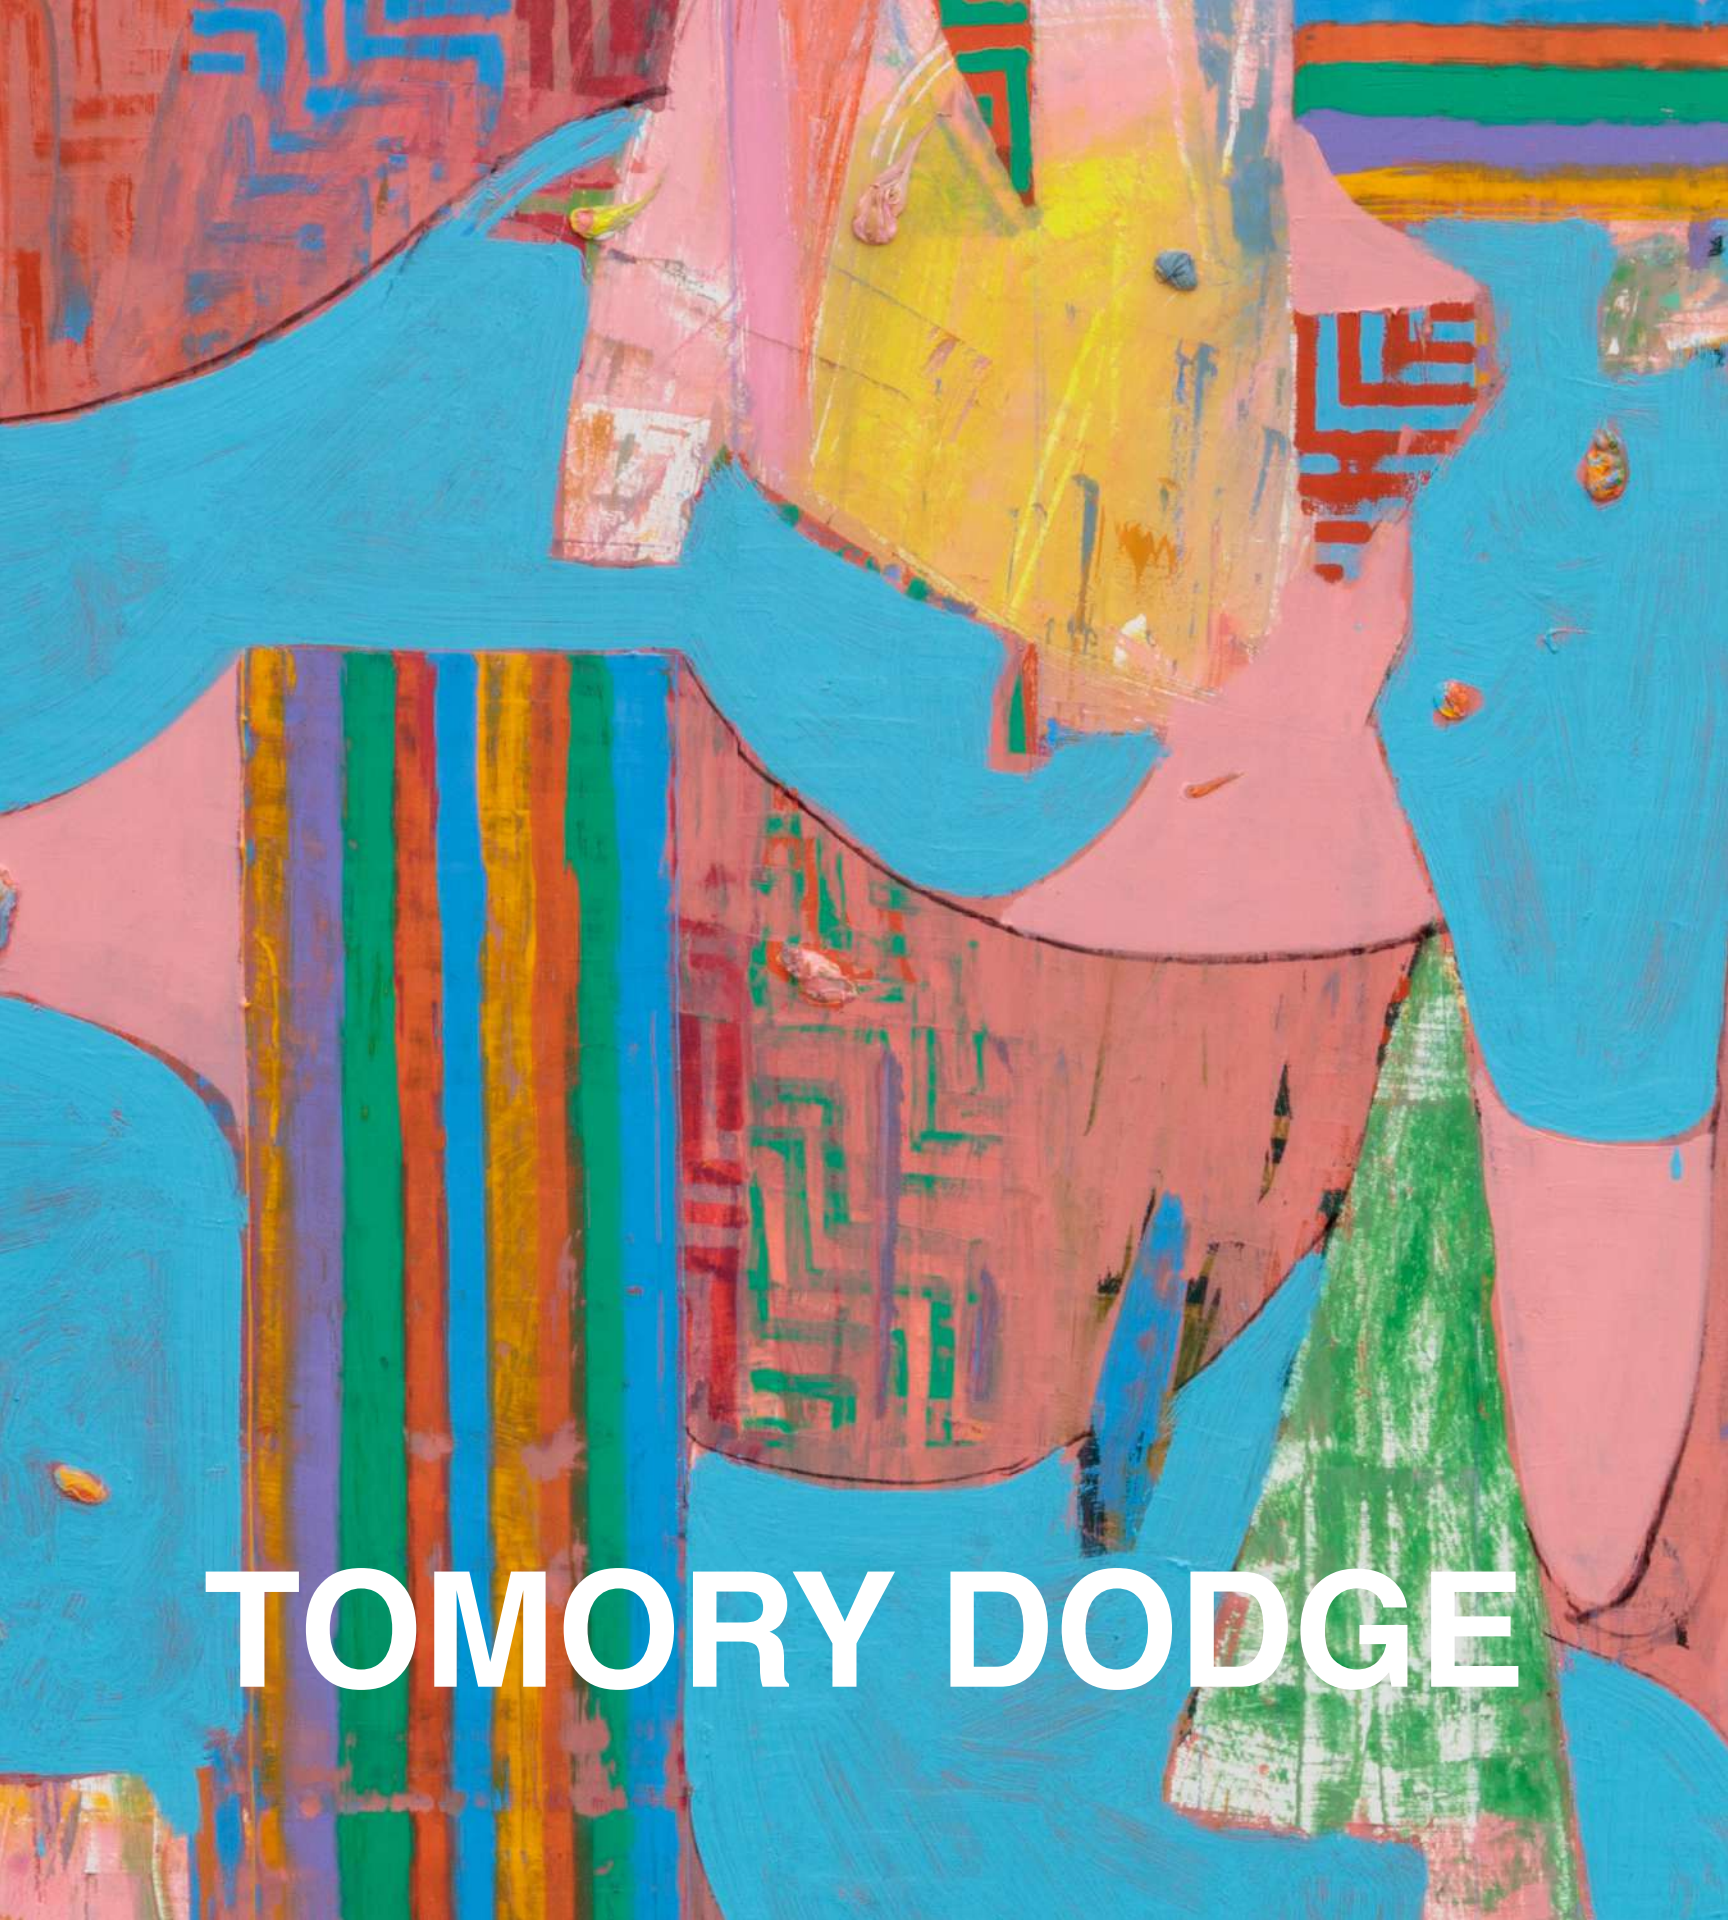

Ohne Titel / Untitled, 2023 | Acrylic on canvas | 26 3/4 x 20 1/2 in, 67.9 x 51.9 cm (framed) | (AB23.010)

TOMORY DODGE