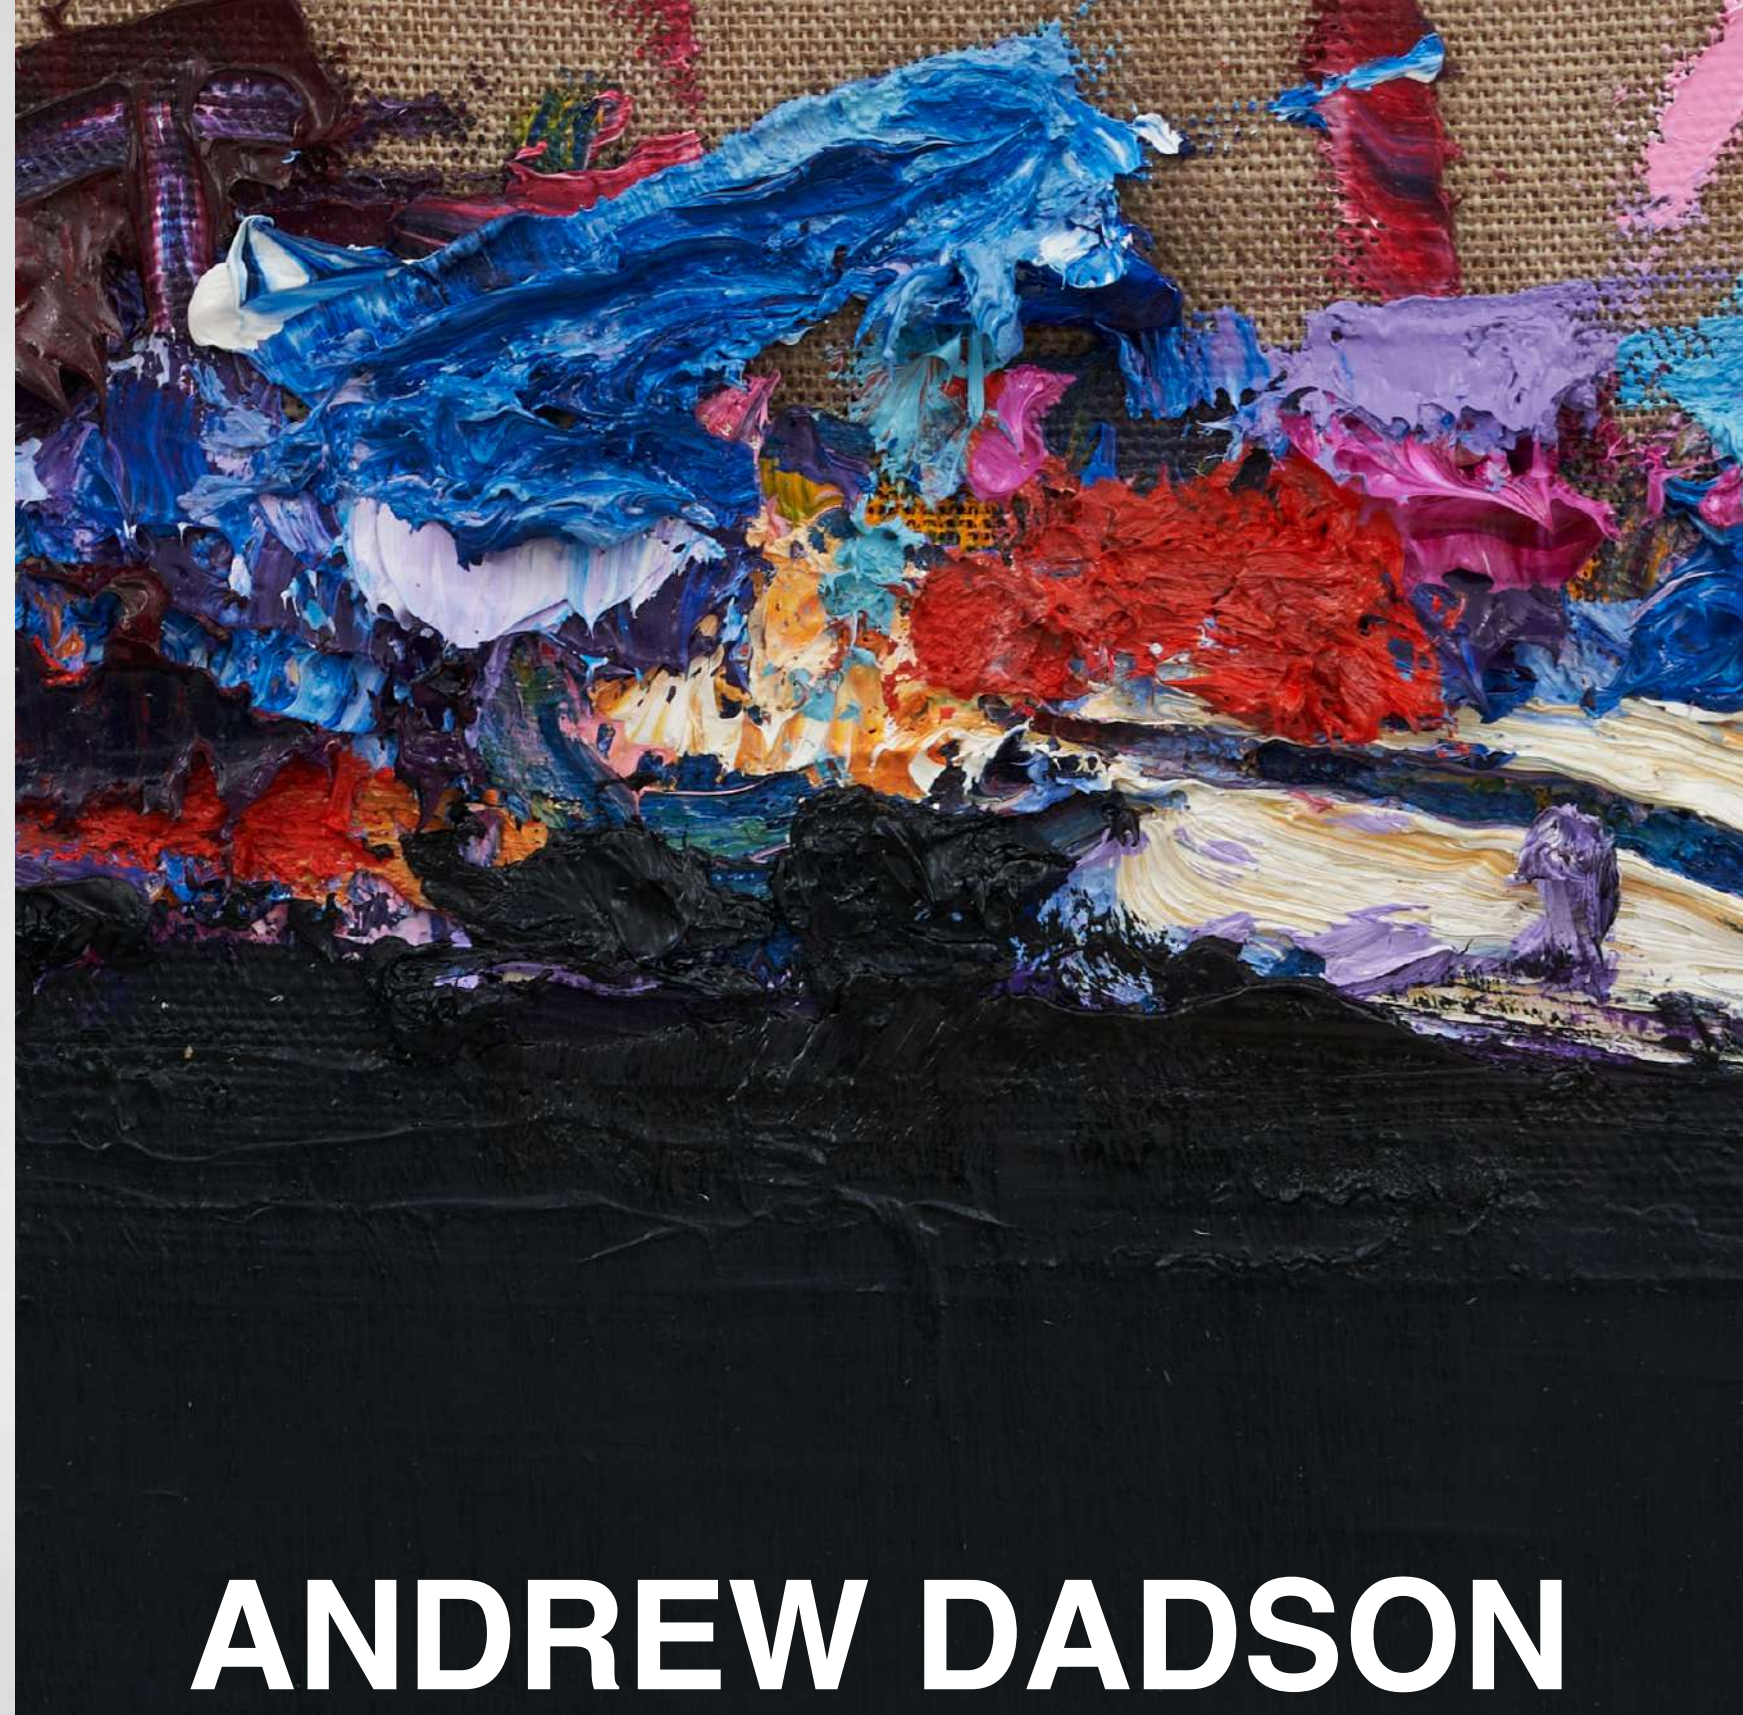

Paint Scrape (Black), 2023 | Oil and acrylic on linen | 22 1/2 x 15 1/2 x 2 5/8 in, 57.1 x 39.4 x 6.7 cm | (ADA23.001)

ANDREW DADSON

White Paint Crest, 2023 | Oil and acrylic on linen | 22 1/2 x 15 1/2 x 2 5/8 in, 57.1 x 39.4 x 6.7 cm
(ADA23.002)