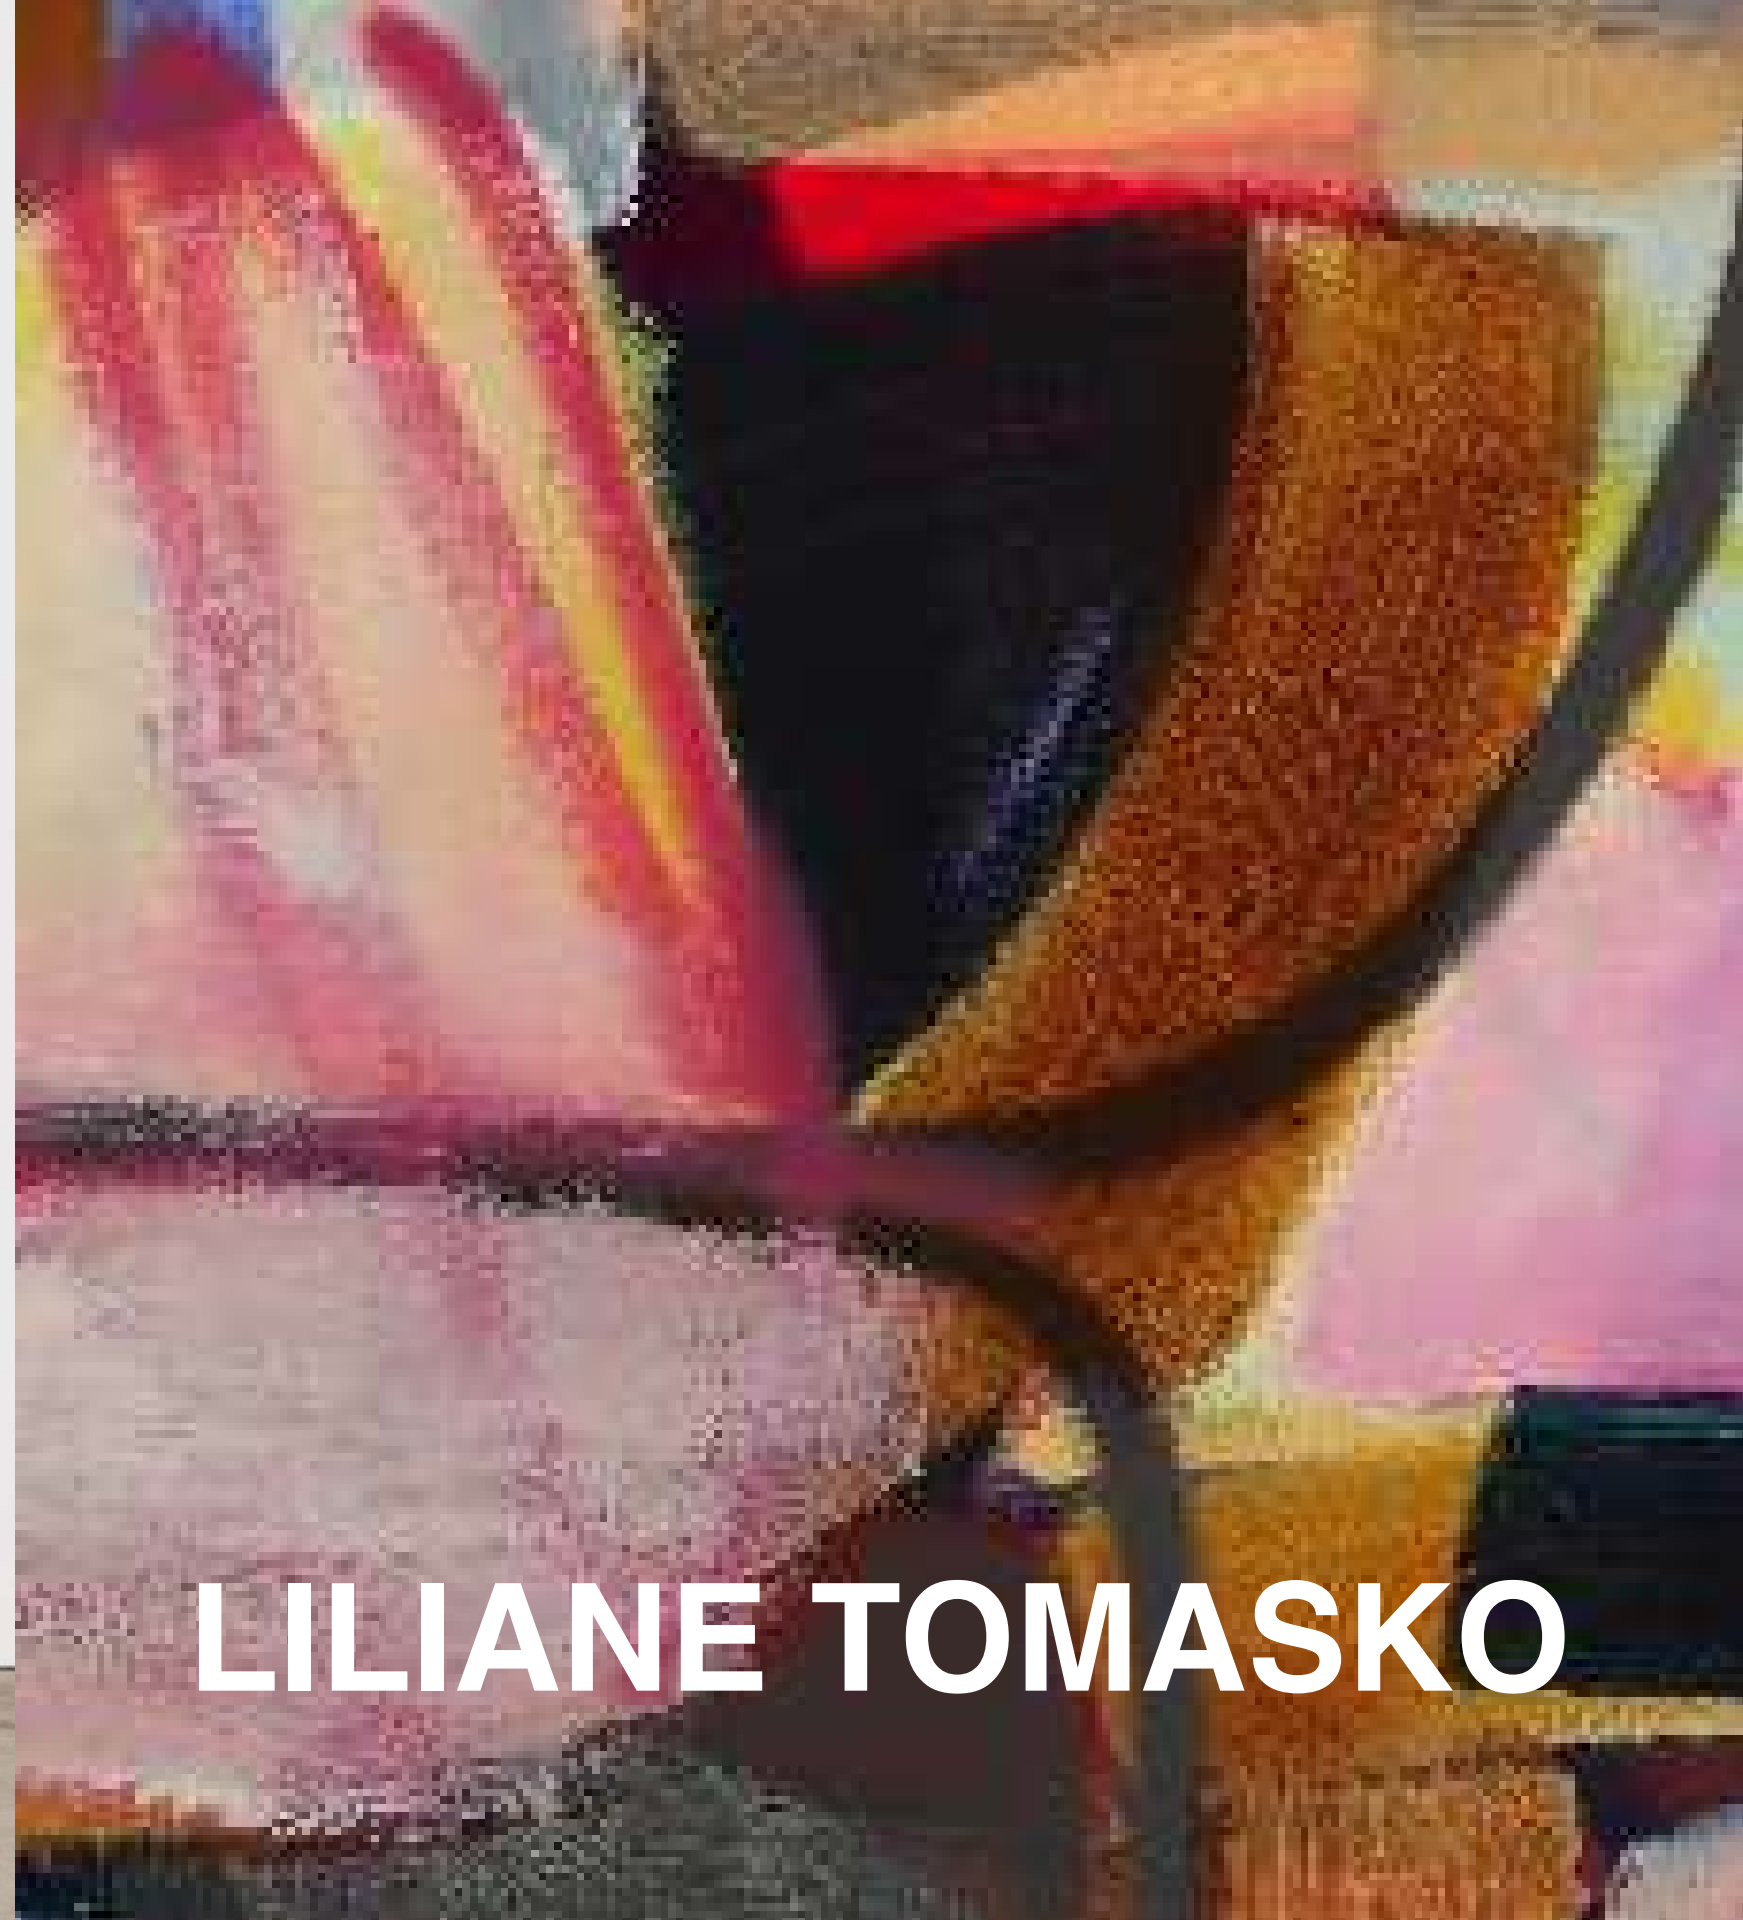

Birth & Death, 2019 | Acrylic on canvas | 75 x 92 in, 190.5 x 233.7 cm | (MEN23.005)