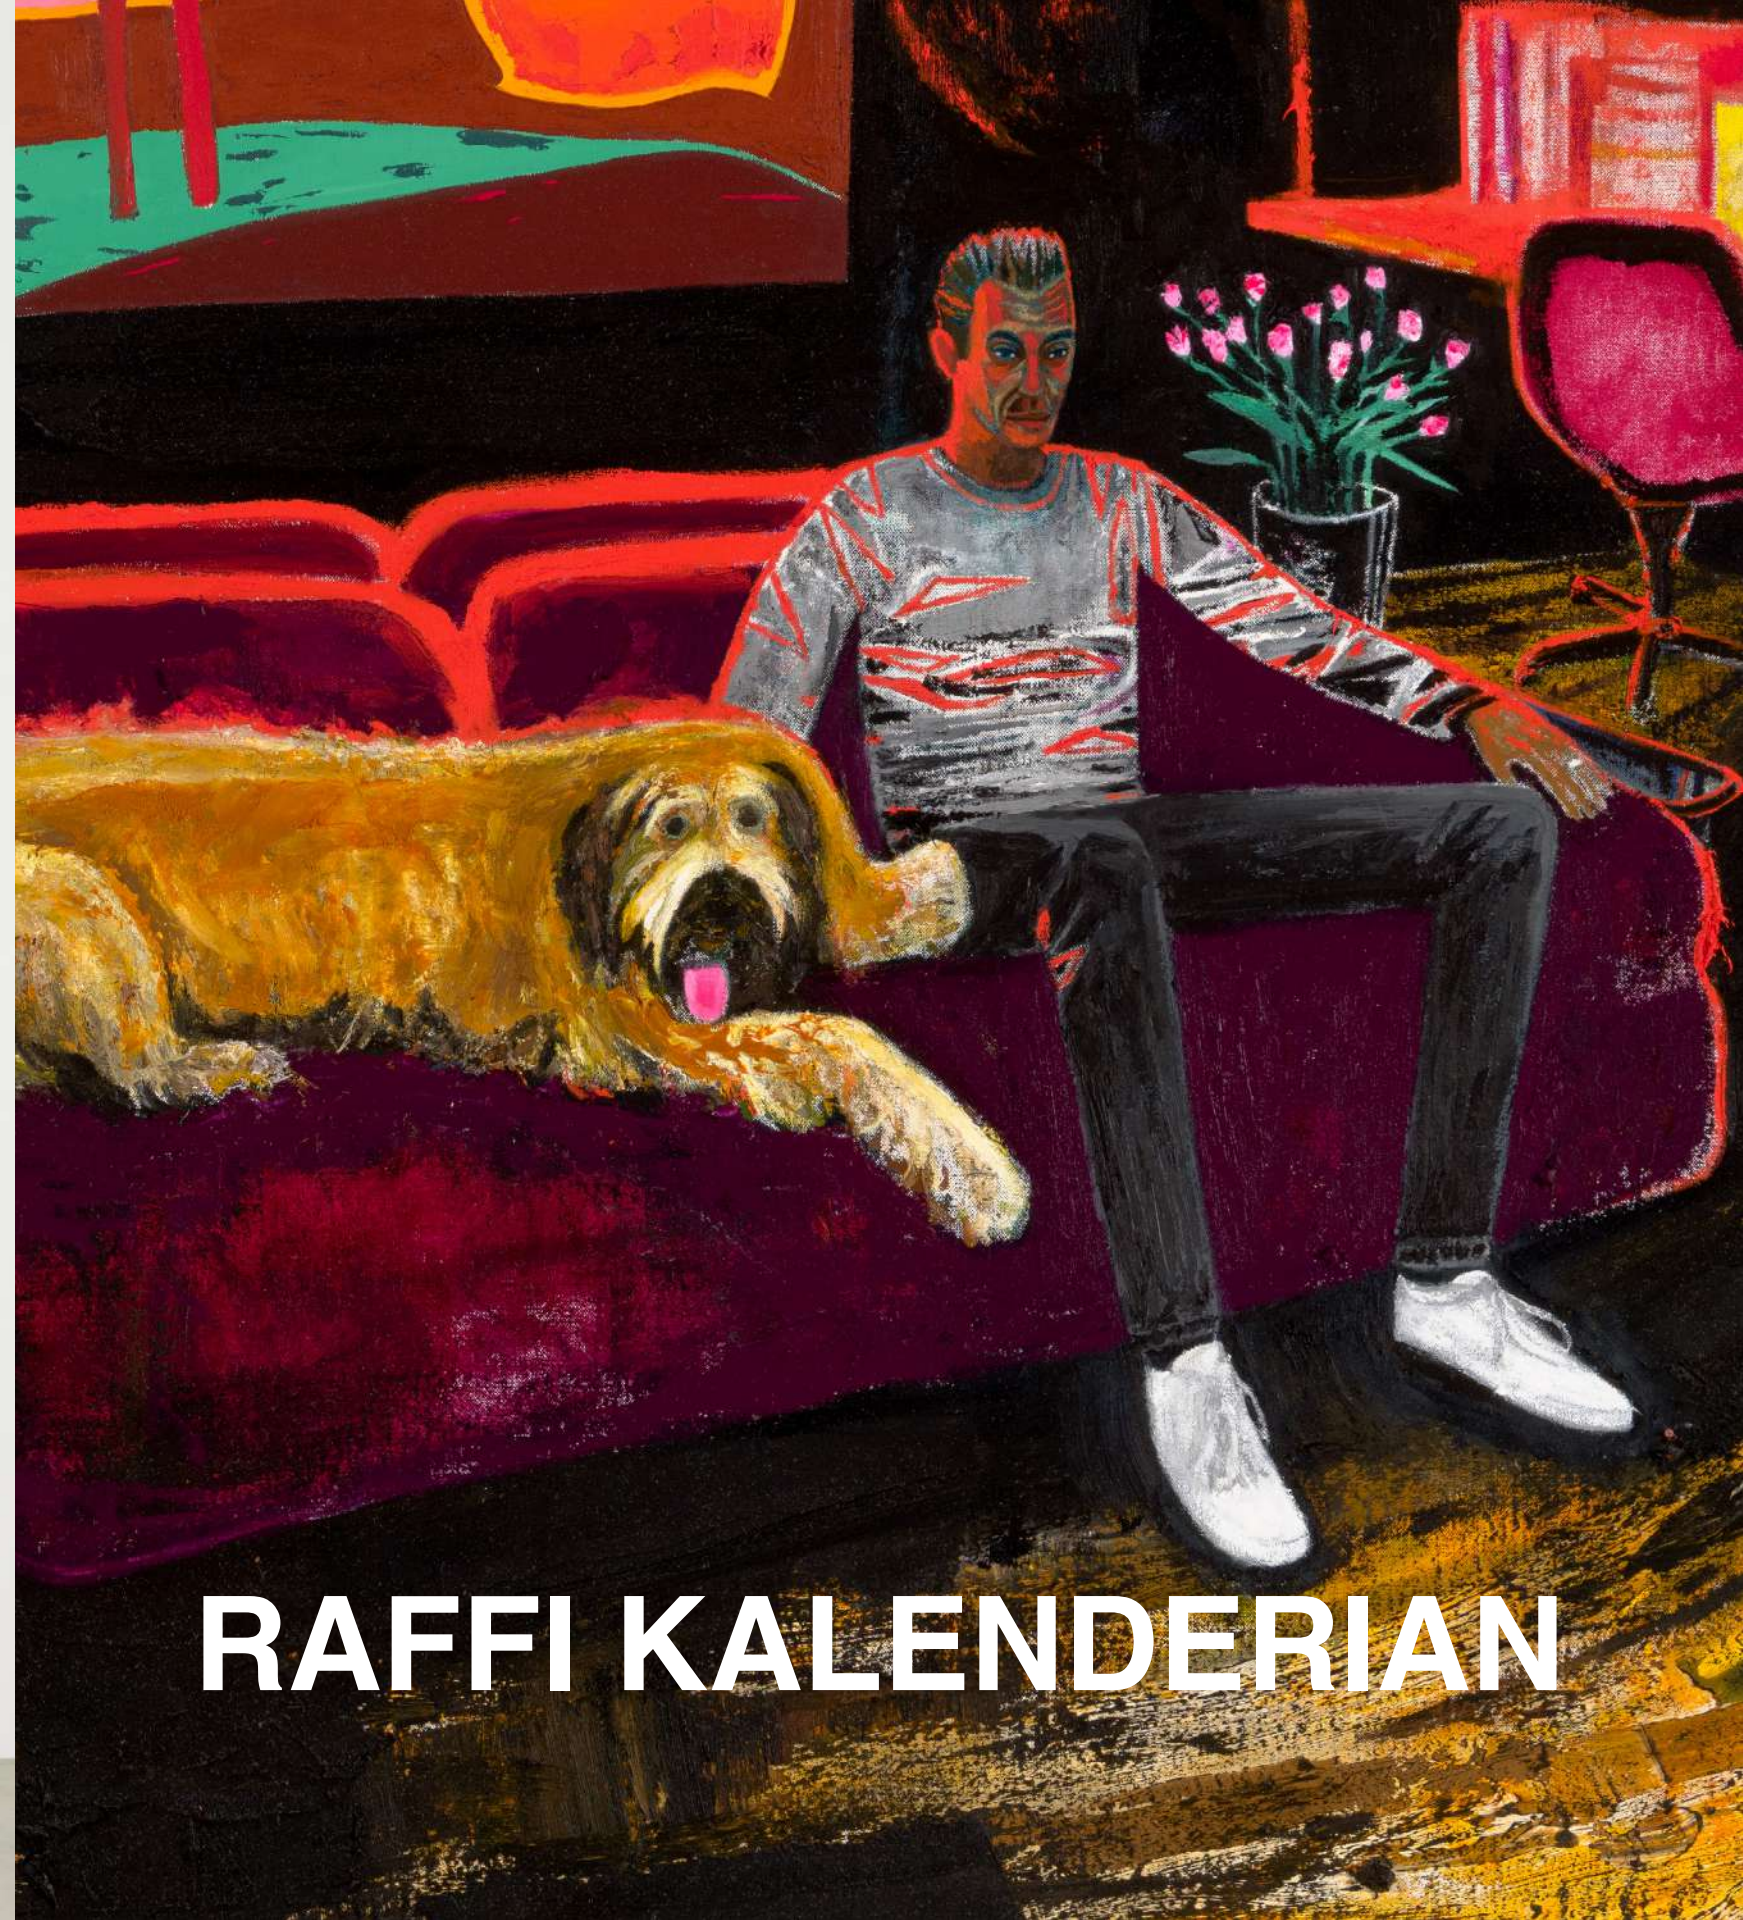

Nino and Kipp, 2021-2023 | Oil on linen | 70 x 98 in, 177.8 x 248.9 cm | (RKA23.002)

RAFFI KALENDERIAN