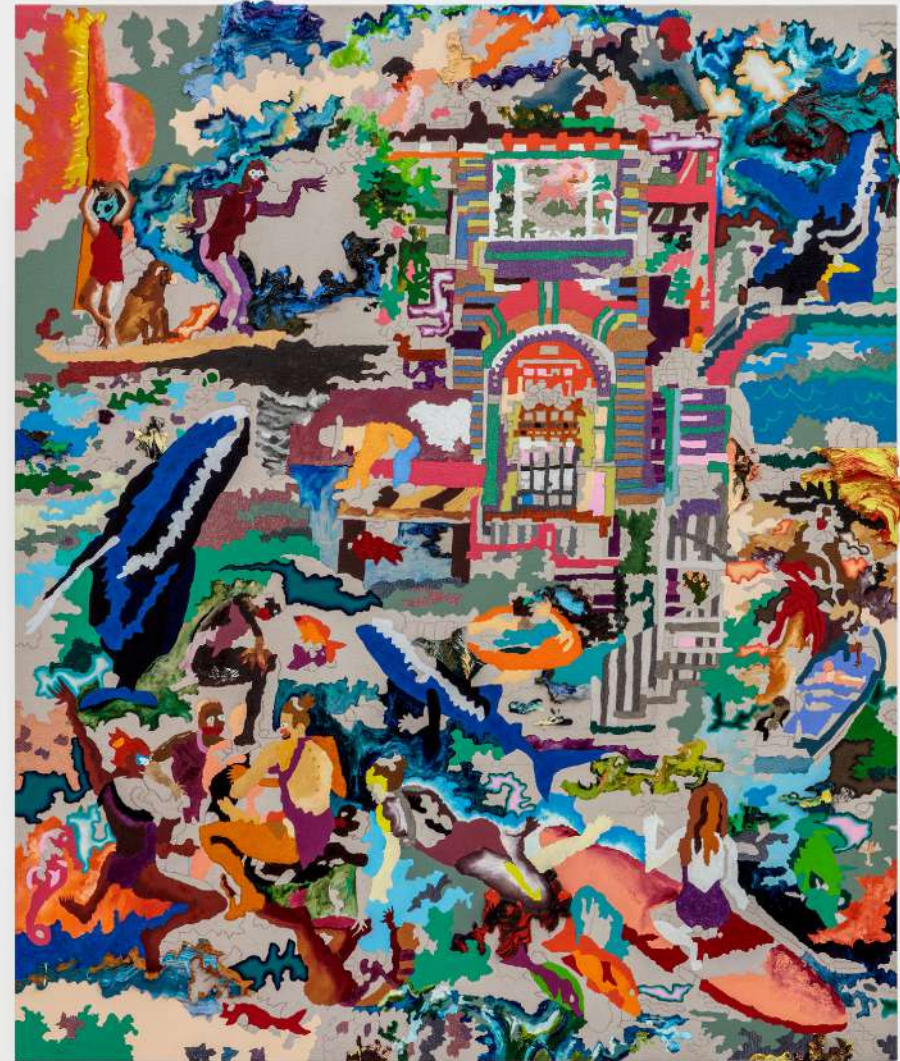

Absorption of a Place, 2023 | Oil and pastel on linen | 72 x 60 in, 182.9 x 152.4 cm | (CP22.043)