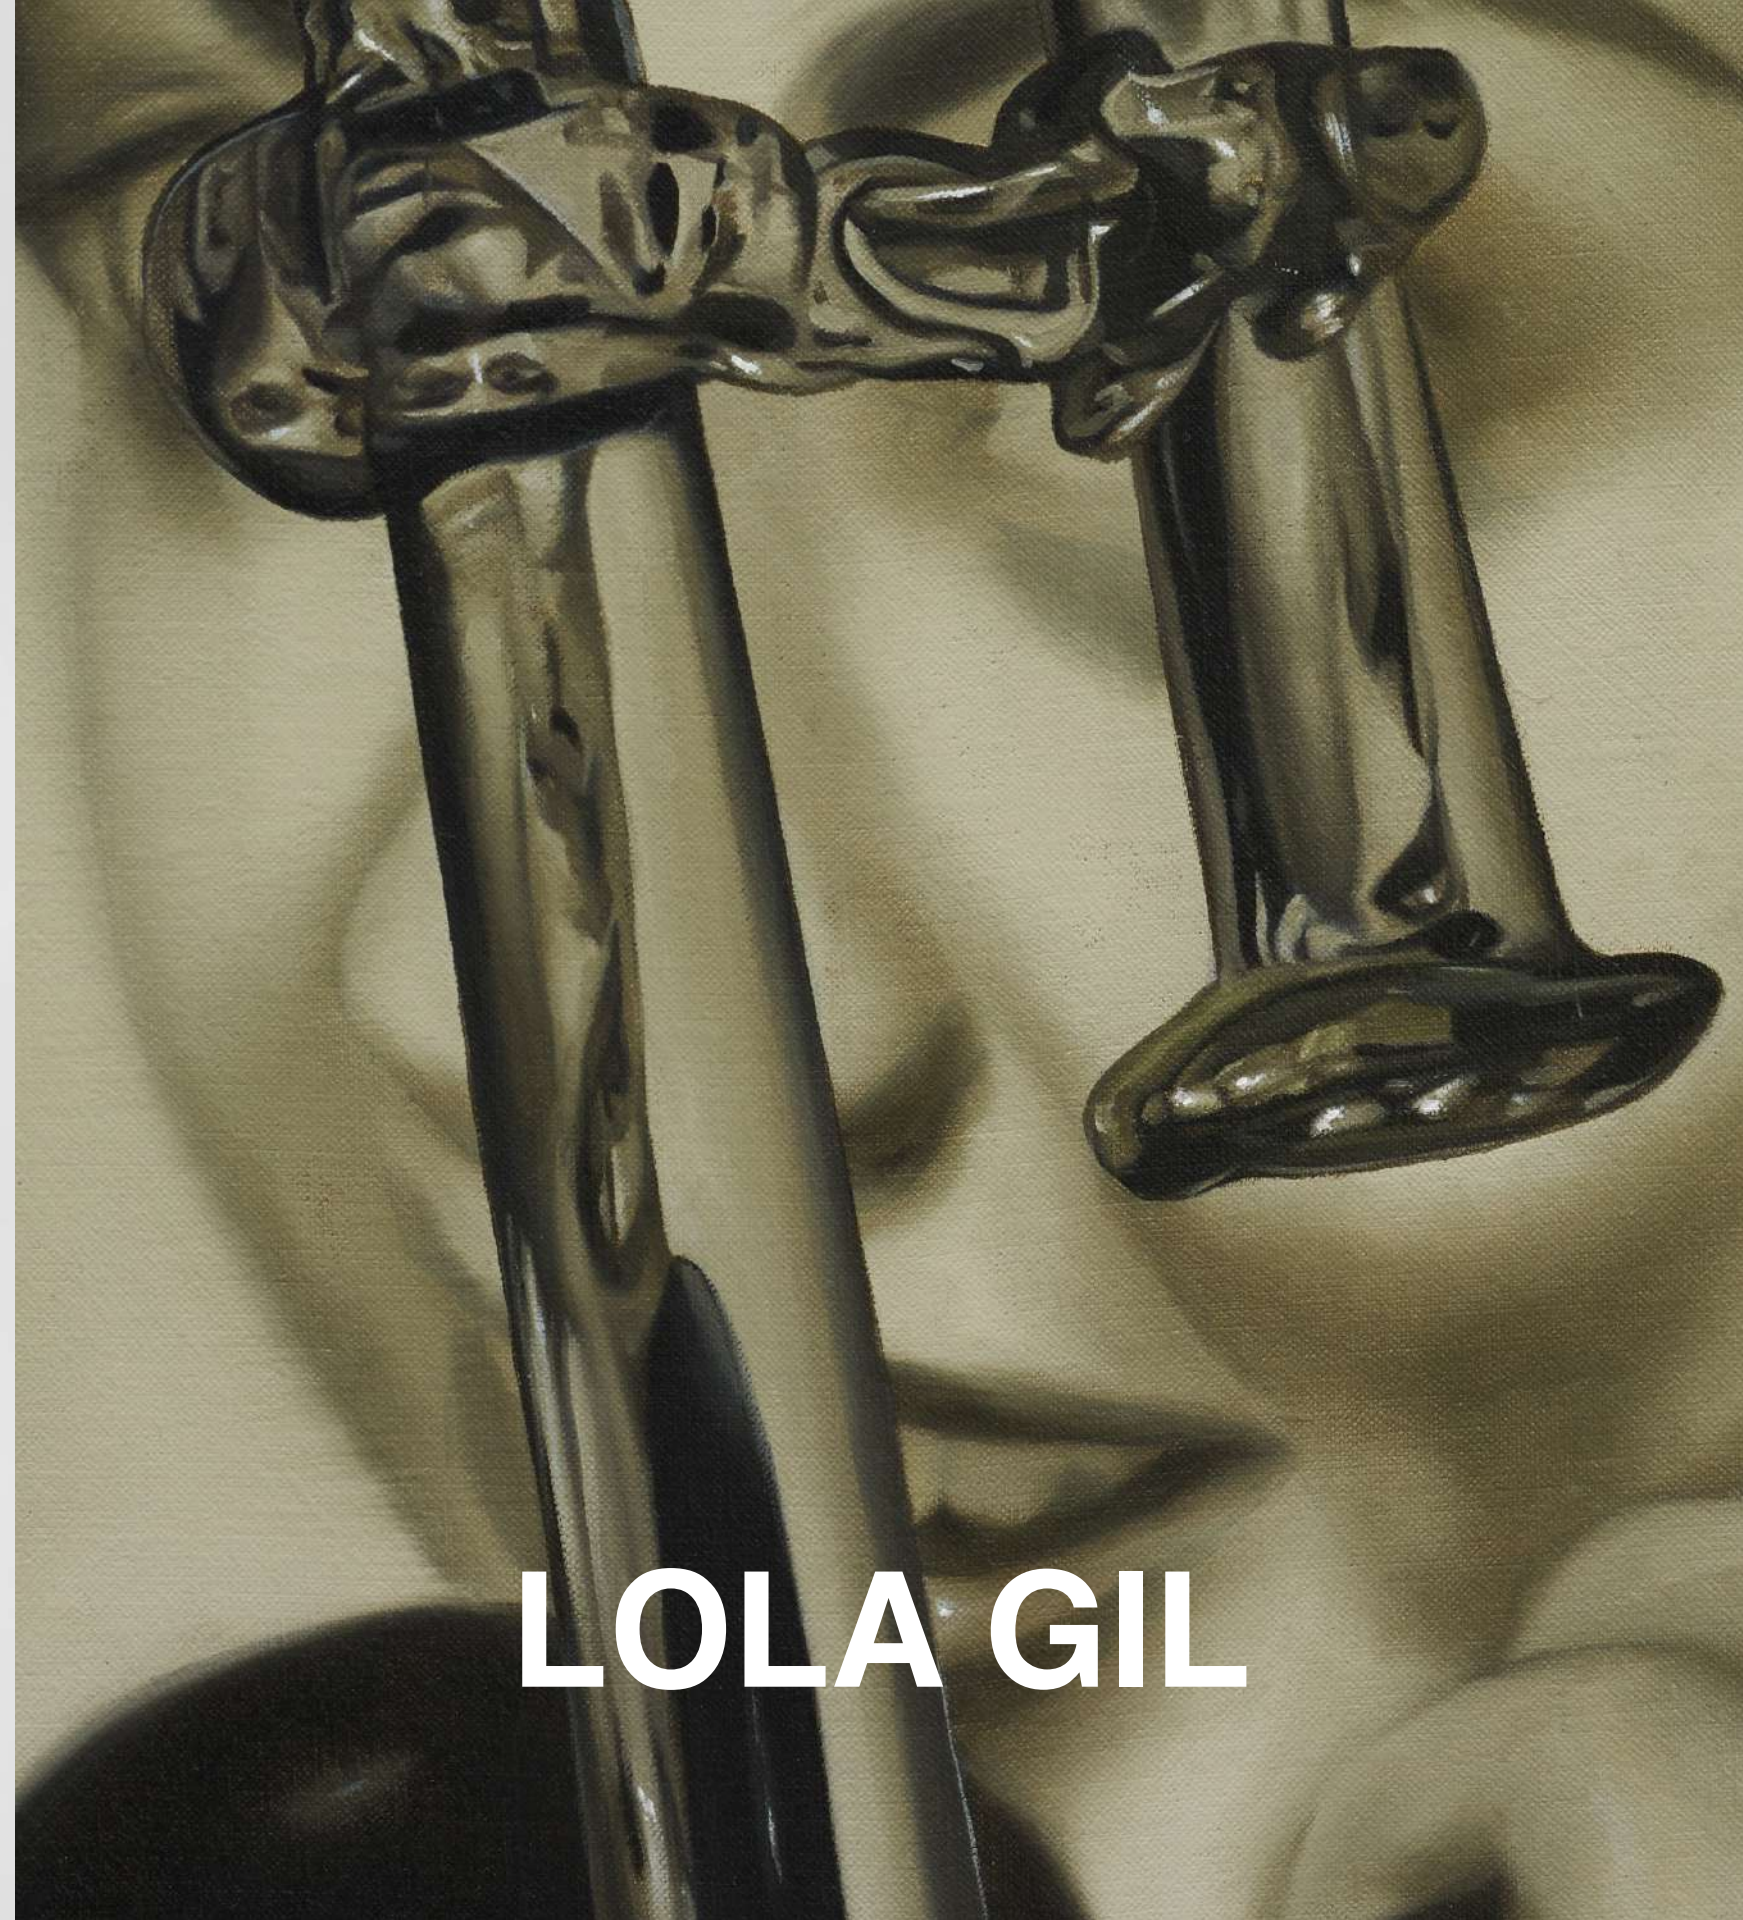

Long Distance Call, 2023 | Oil and acrylic on linen | 24 x 16 in, 61 x 40.6 cm | (LG23.001)

LOLA GIL