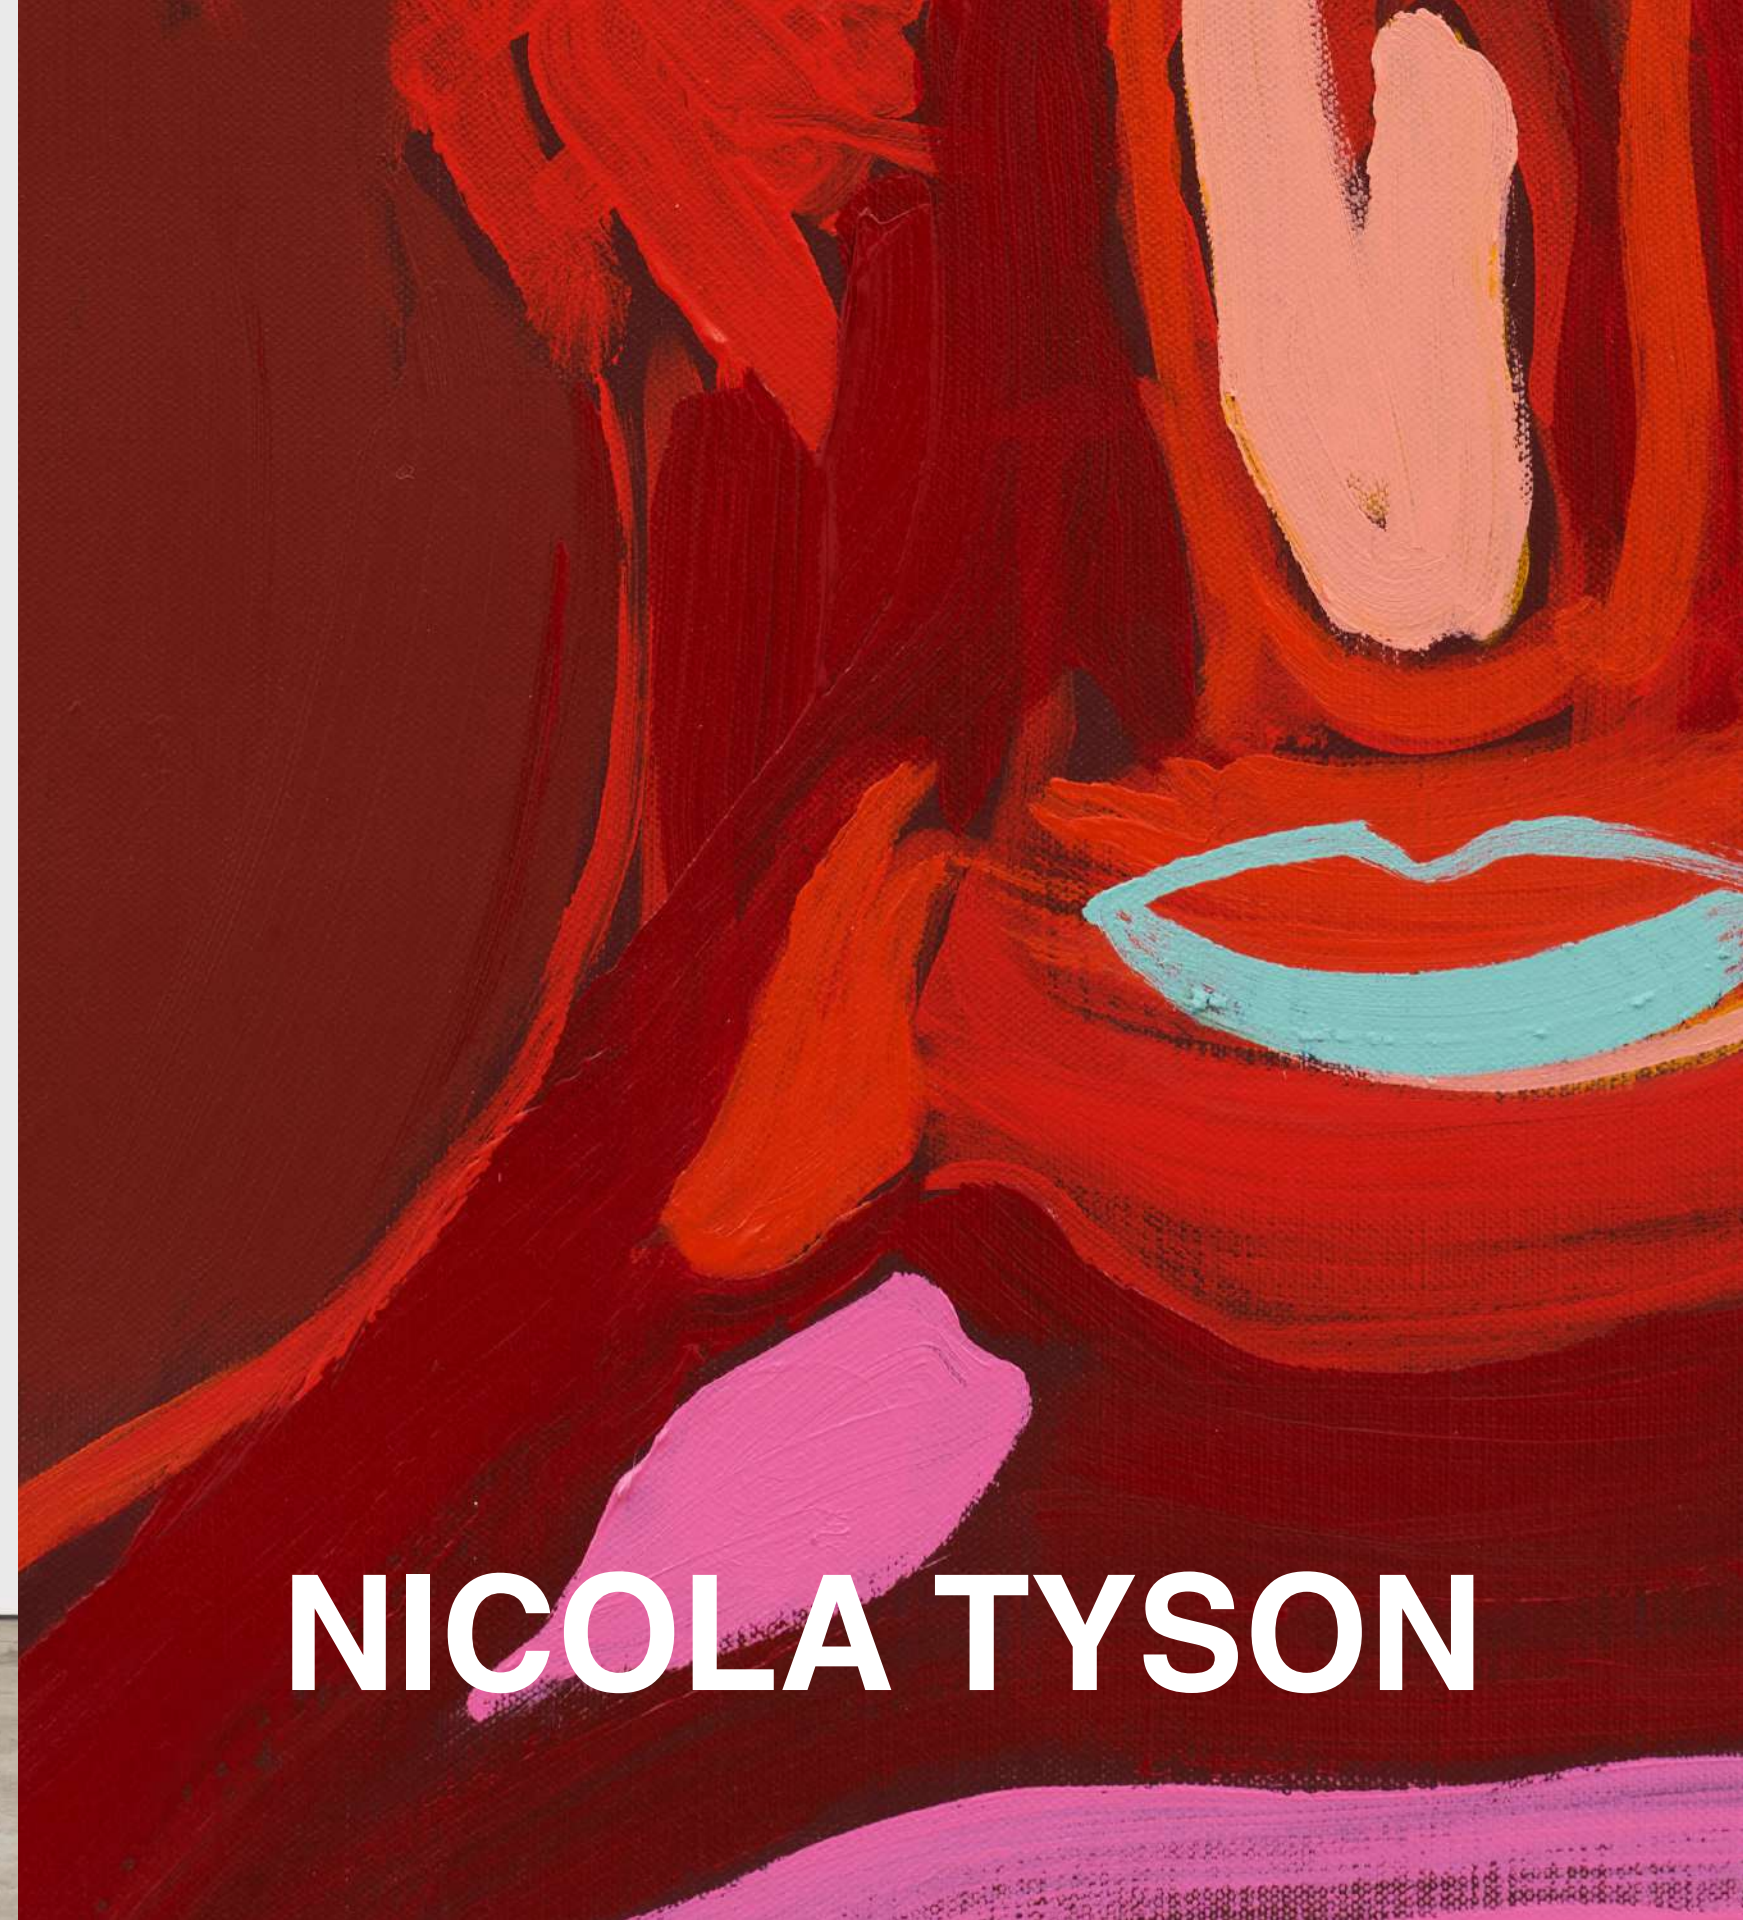

Starry Night, 2023 | Painting | 84 x 72 in, 213.4 x 182.9 cm | (KSO23.003)

KASPER SONNE

ORSOLA ZANE

*This wittle piggy went to market, 2023 | Glazed clay, glove, aluminium mesh, crab crackers, metal wire, spray paint
43 3/4 x 18 1/8 x 18 1/8 in, 111 x 46 x 46 cm (overall) (OZA23.001)*