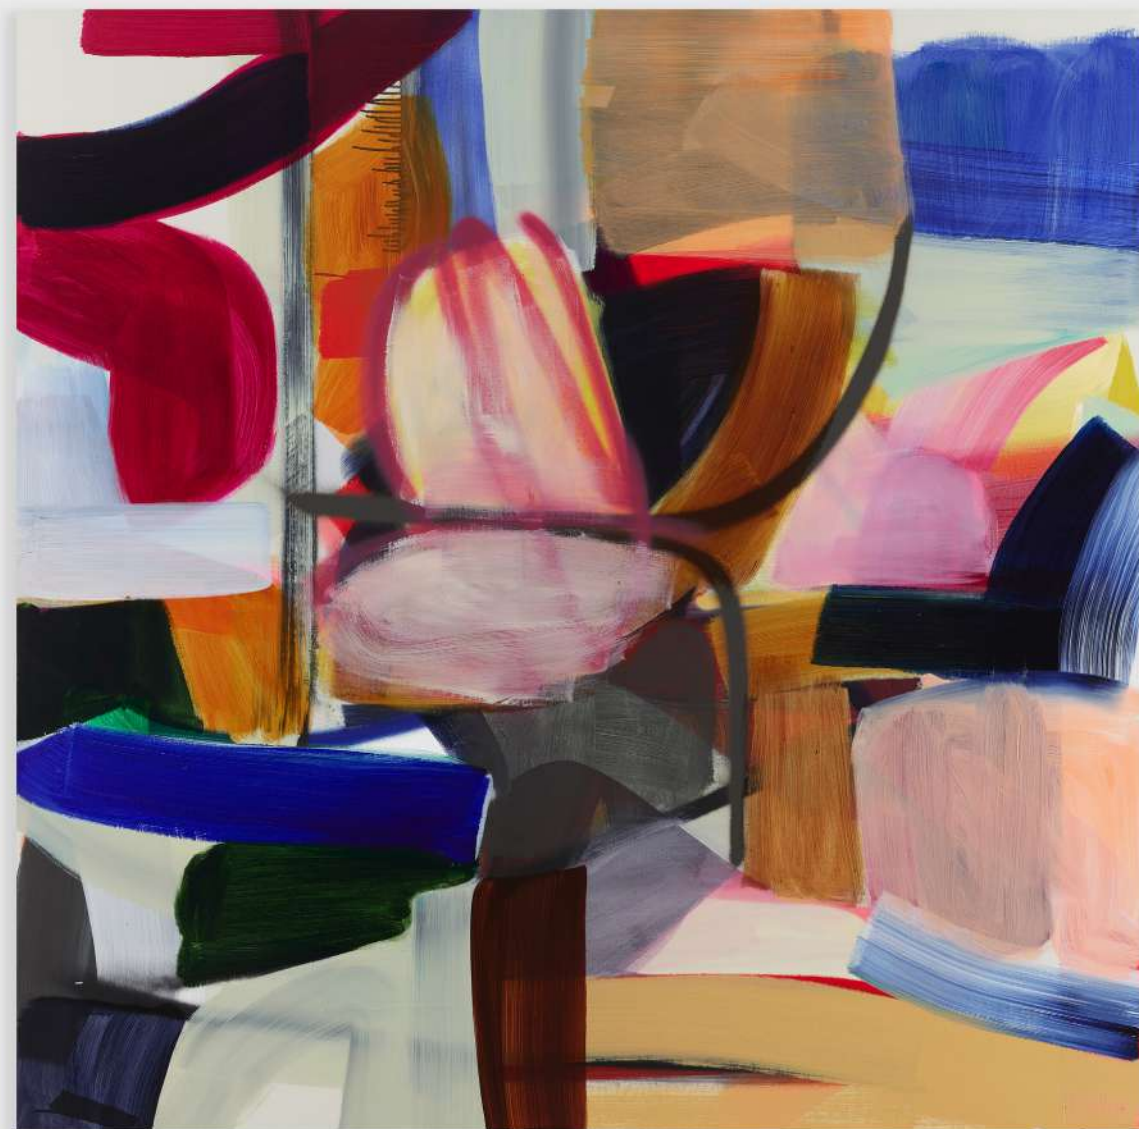

LOLA GIL

ANDREAS BREUNIG

*Protest Paintings/Miller-Urey Paintings No. 05, 2023 | Acrylic, Oil, Charcoal and Graphite on Canvas
70 7/8 x 70 7/8 in 180 x 180 cm | (ABR23.010)*

MIA ENELL

Birth & Death, 2019 | Acrylic on canvas | 75 x 92 in, 190.5 x 233.7 cm | (MEN23.005)