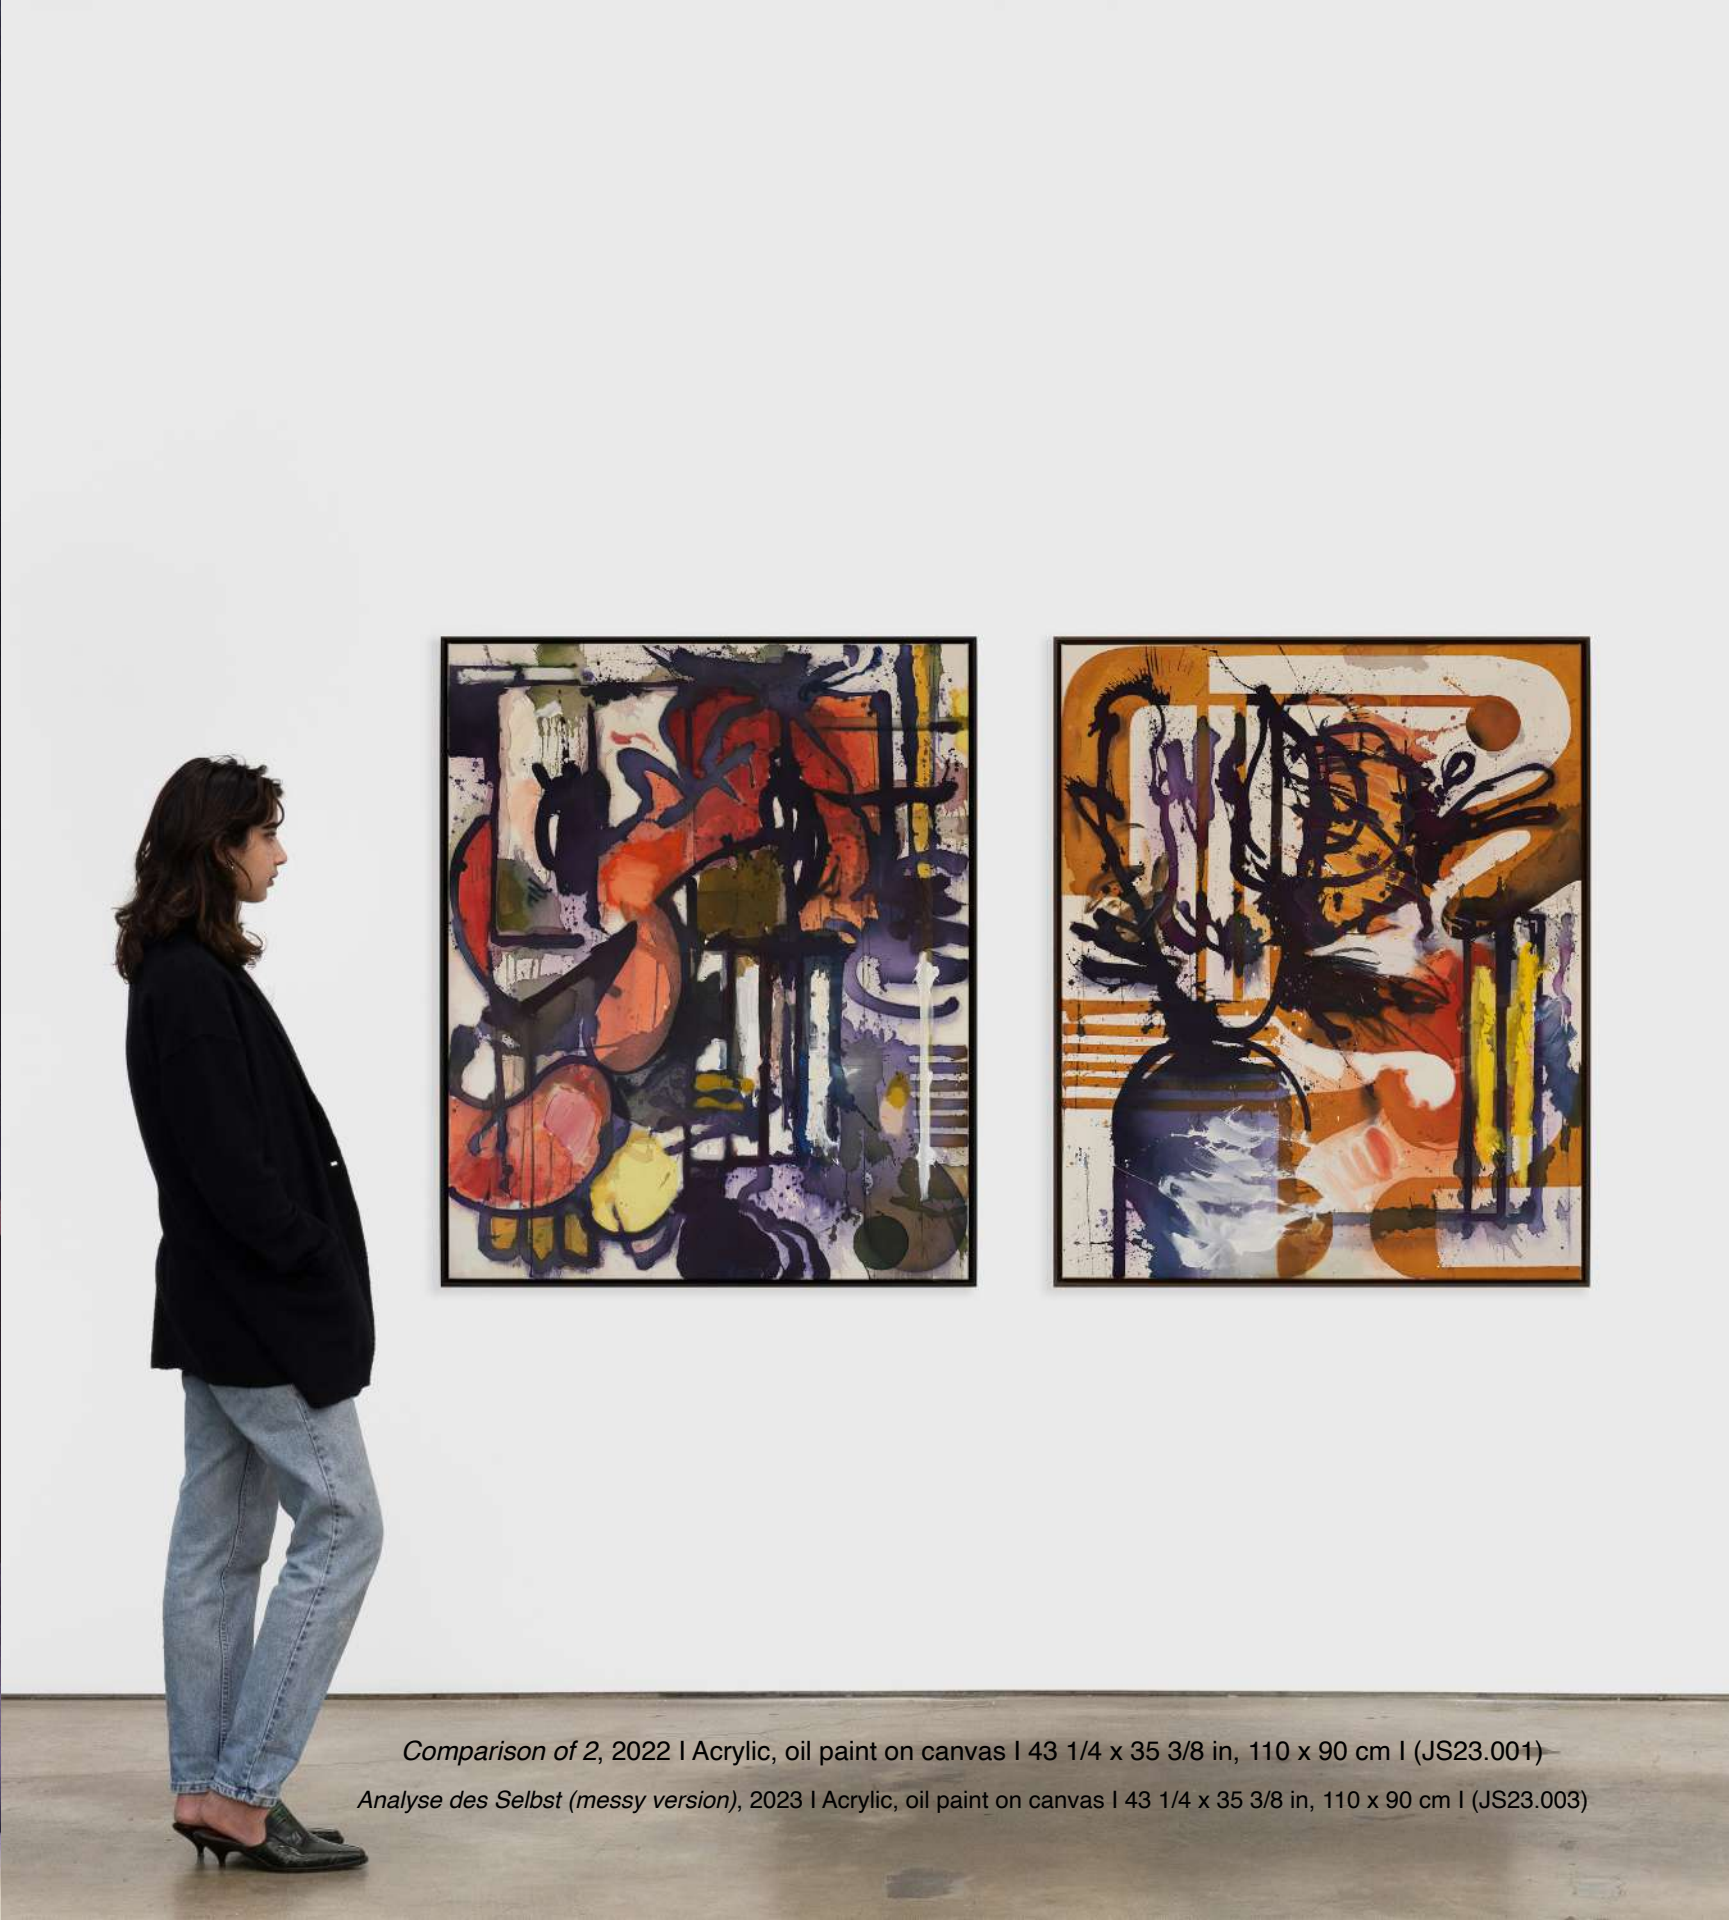

Blues, 2023 | Acrylic, oil paint on canvas | 78 3/4 x 88 5/8 in, 200 x 225 cm | (JS23.002)

Comparison of 2, 2022 | Acrylic, oil paint on canvas | 43 1/4 x 35 3/8 in, 110 x 90 cm | (JS23.001)

Analyse des Selbst (messy version), 2023 | Acrylic, oil paint on canvas | 43 1/4 x 35 3/8 in, 110 x 90 cm | (JS23.003)