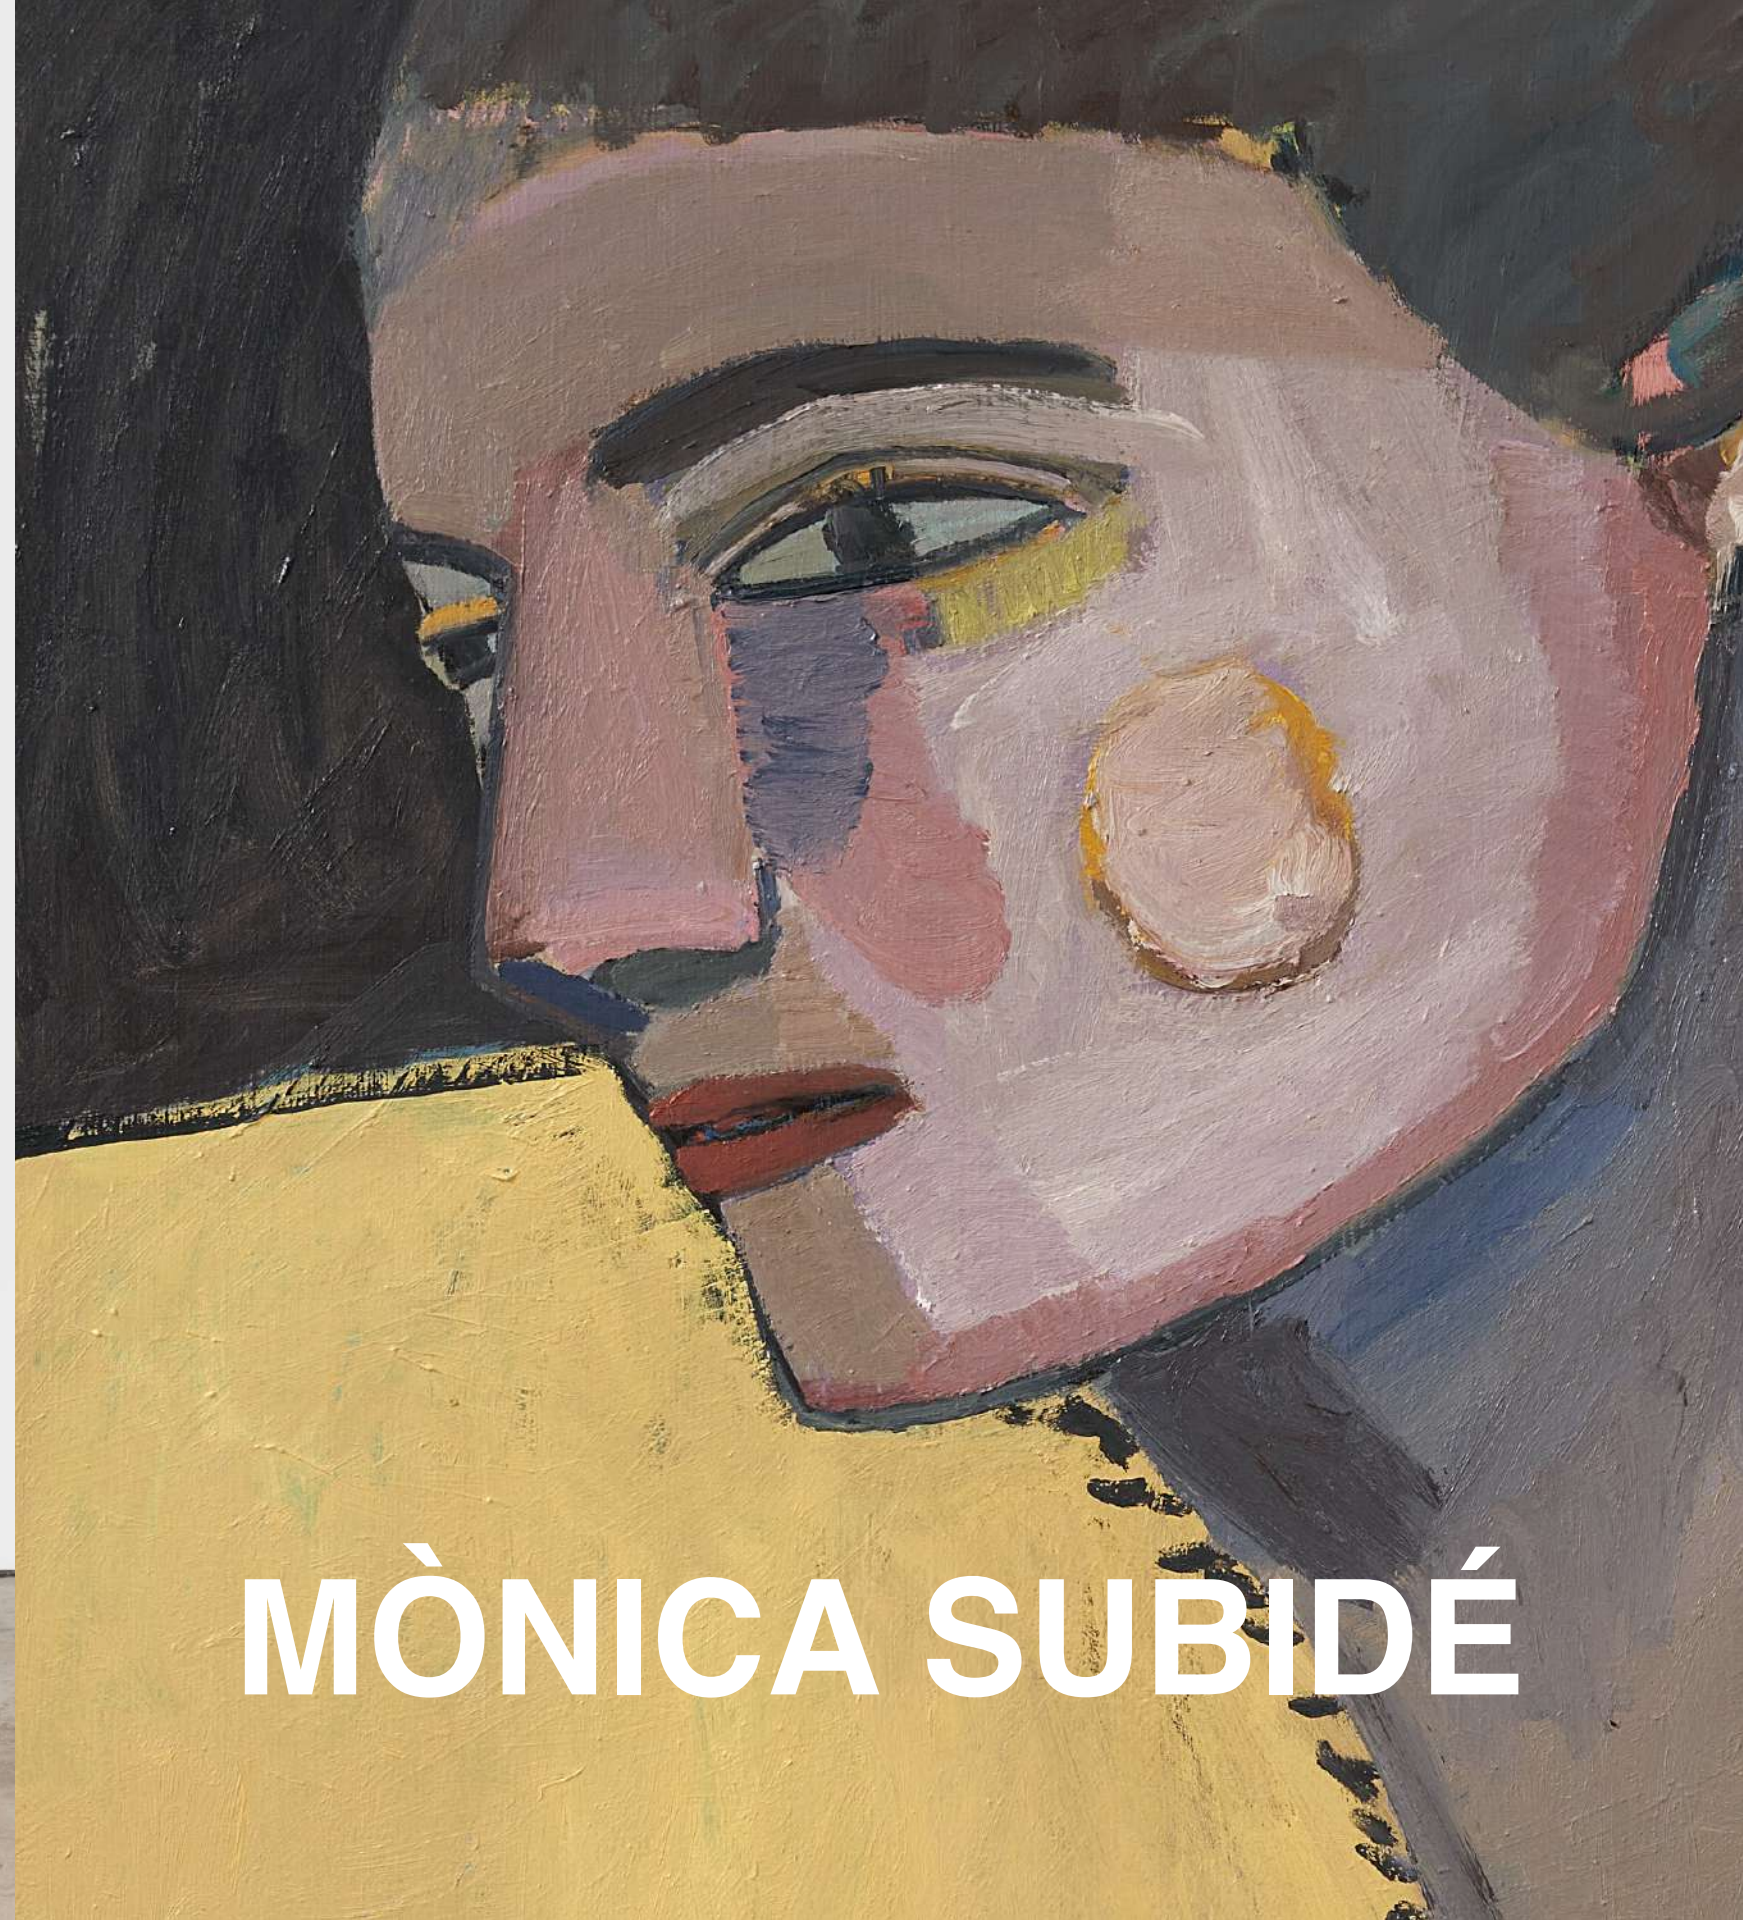

tête inclinée, 2022 | Oil on linen | 78 3/4 x 57 1/8 in, 200 x 145 cm | (MSU22.111)

MÒNICA SUBIDÉ