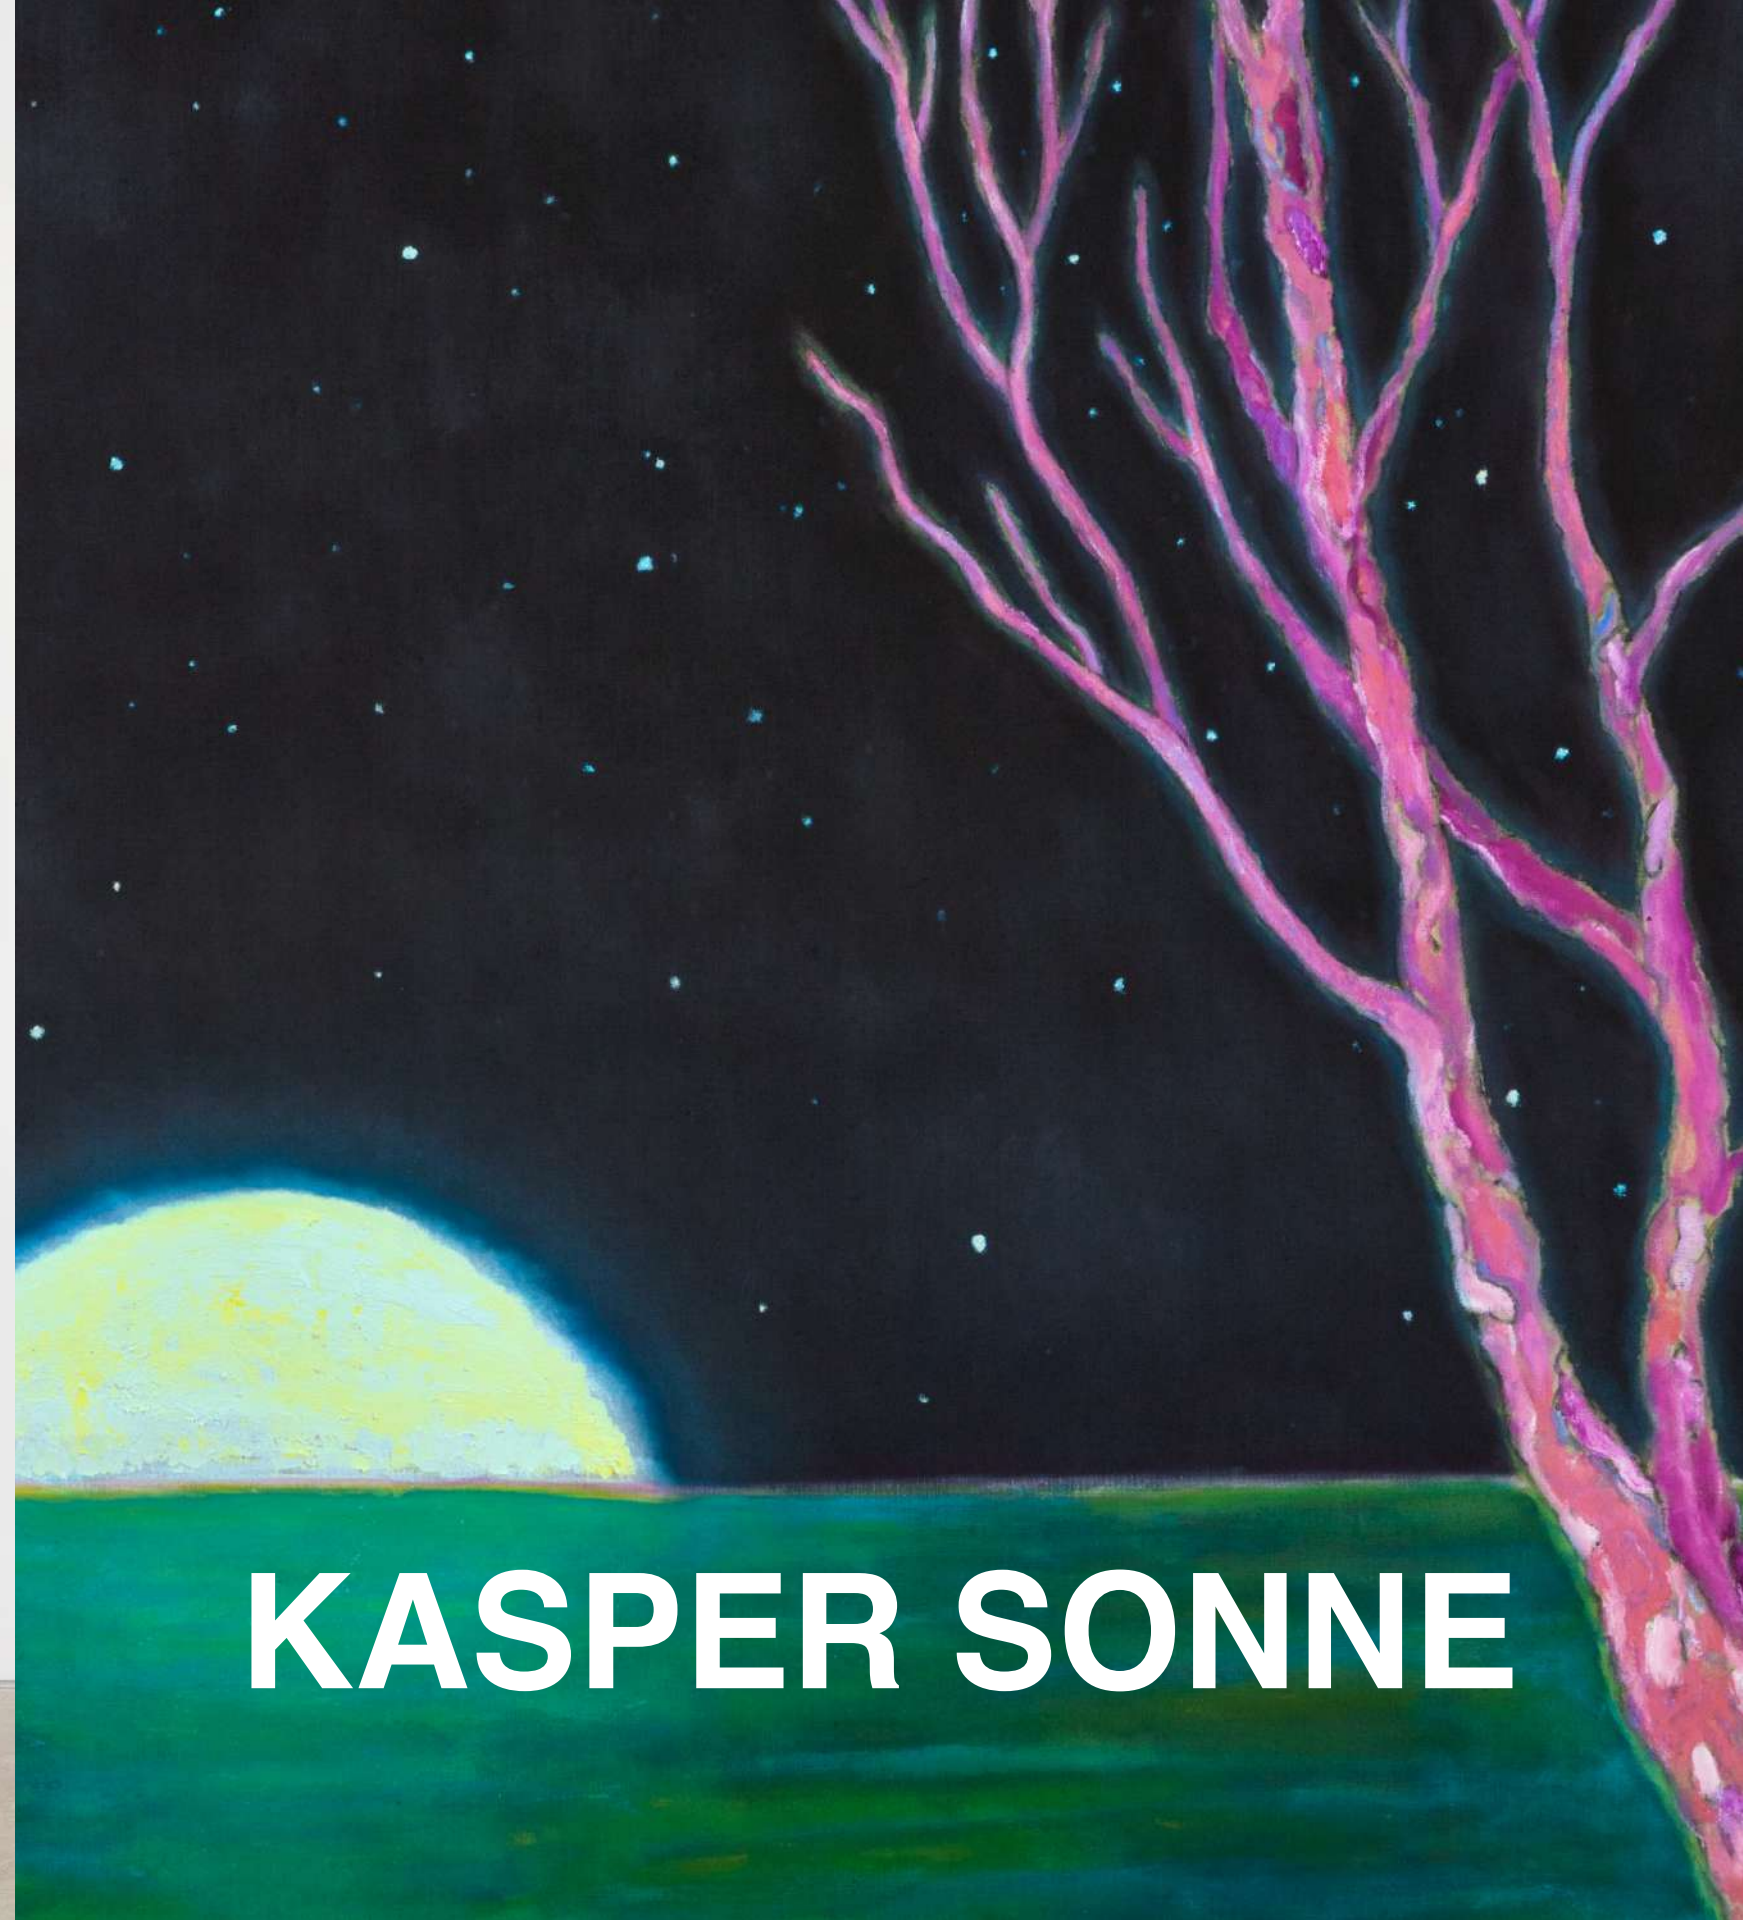

Window in the Studio, 2023 | Acrylic ink on canvas | 78 3/4 x 59 in, 200 x 150 cm | (ALI23.005)