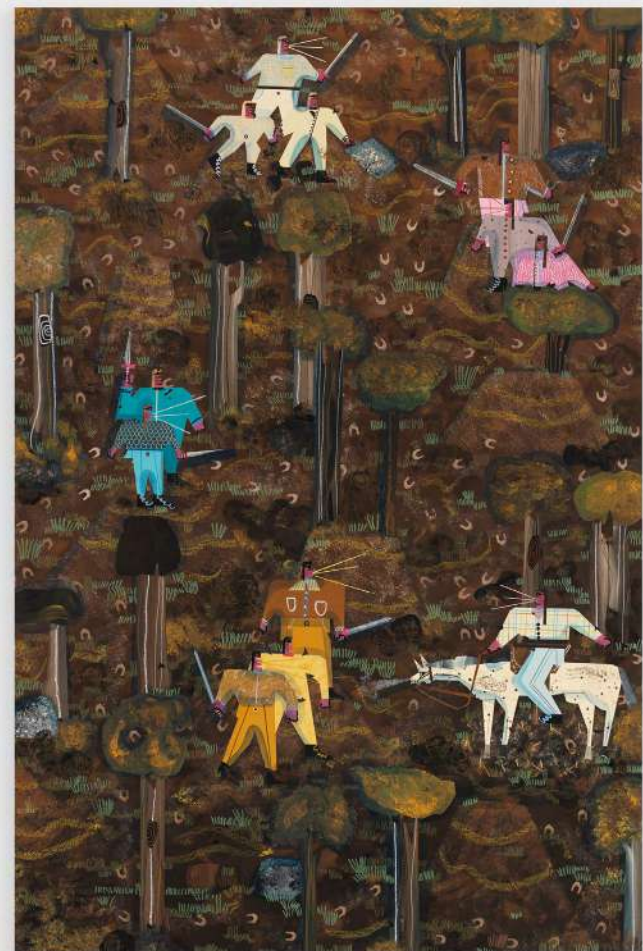

GINNY CASEY

Oatmeal, 2023 | Hand woven cotton, framed | 24 x 36 in, 61 x 91.4 cm | (ECO23.060)

ETHAN COOK

IAN DAVIS

Transmission, 2023 | Acrylic on linen | 55 x 50 in, 139.7 x 127 cm | (IDA23.001)

The Best Time For Fish To Bite In The Bitterroot Is During A Rain Shower And The Fish Bites Feel Divine On Our Skin.., 2022
Acrylic and oil pastel on panel | 60 x 40 in, 152.4 x 101.6 cm | (AJO22.047)

Which Group is Mine? Can I Go with This One, or That One? Or Do I Have to Go Alone?, 2022
Acrylic on panel | 60 x 40 in, 152.4 x 101.6 cm | (AJO22.050)

ANDREA JOYCE HEIMER

SECUNDINO HERNANDEZ

Untitled, 2023 | Acrylic on linen | 45 5/8 x 78 3/8 x 1 5/8 in, 116 x 199 x 4 cm | (SHE23.002)