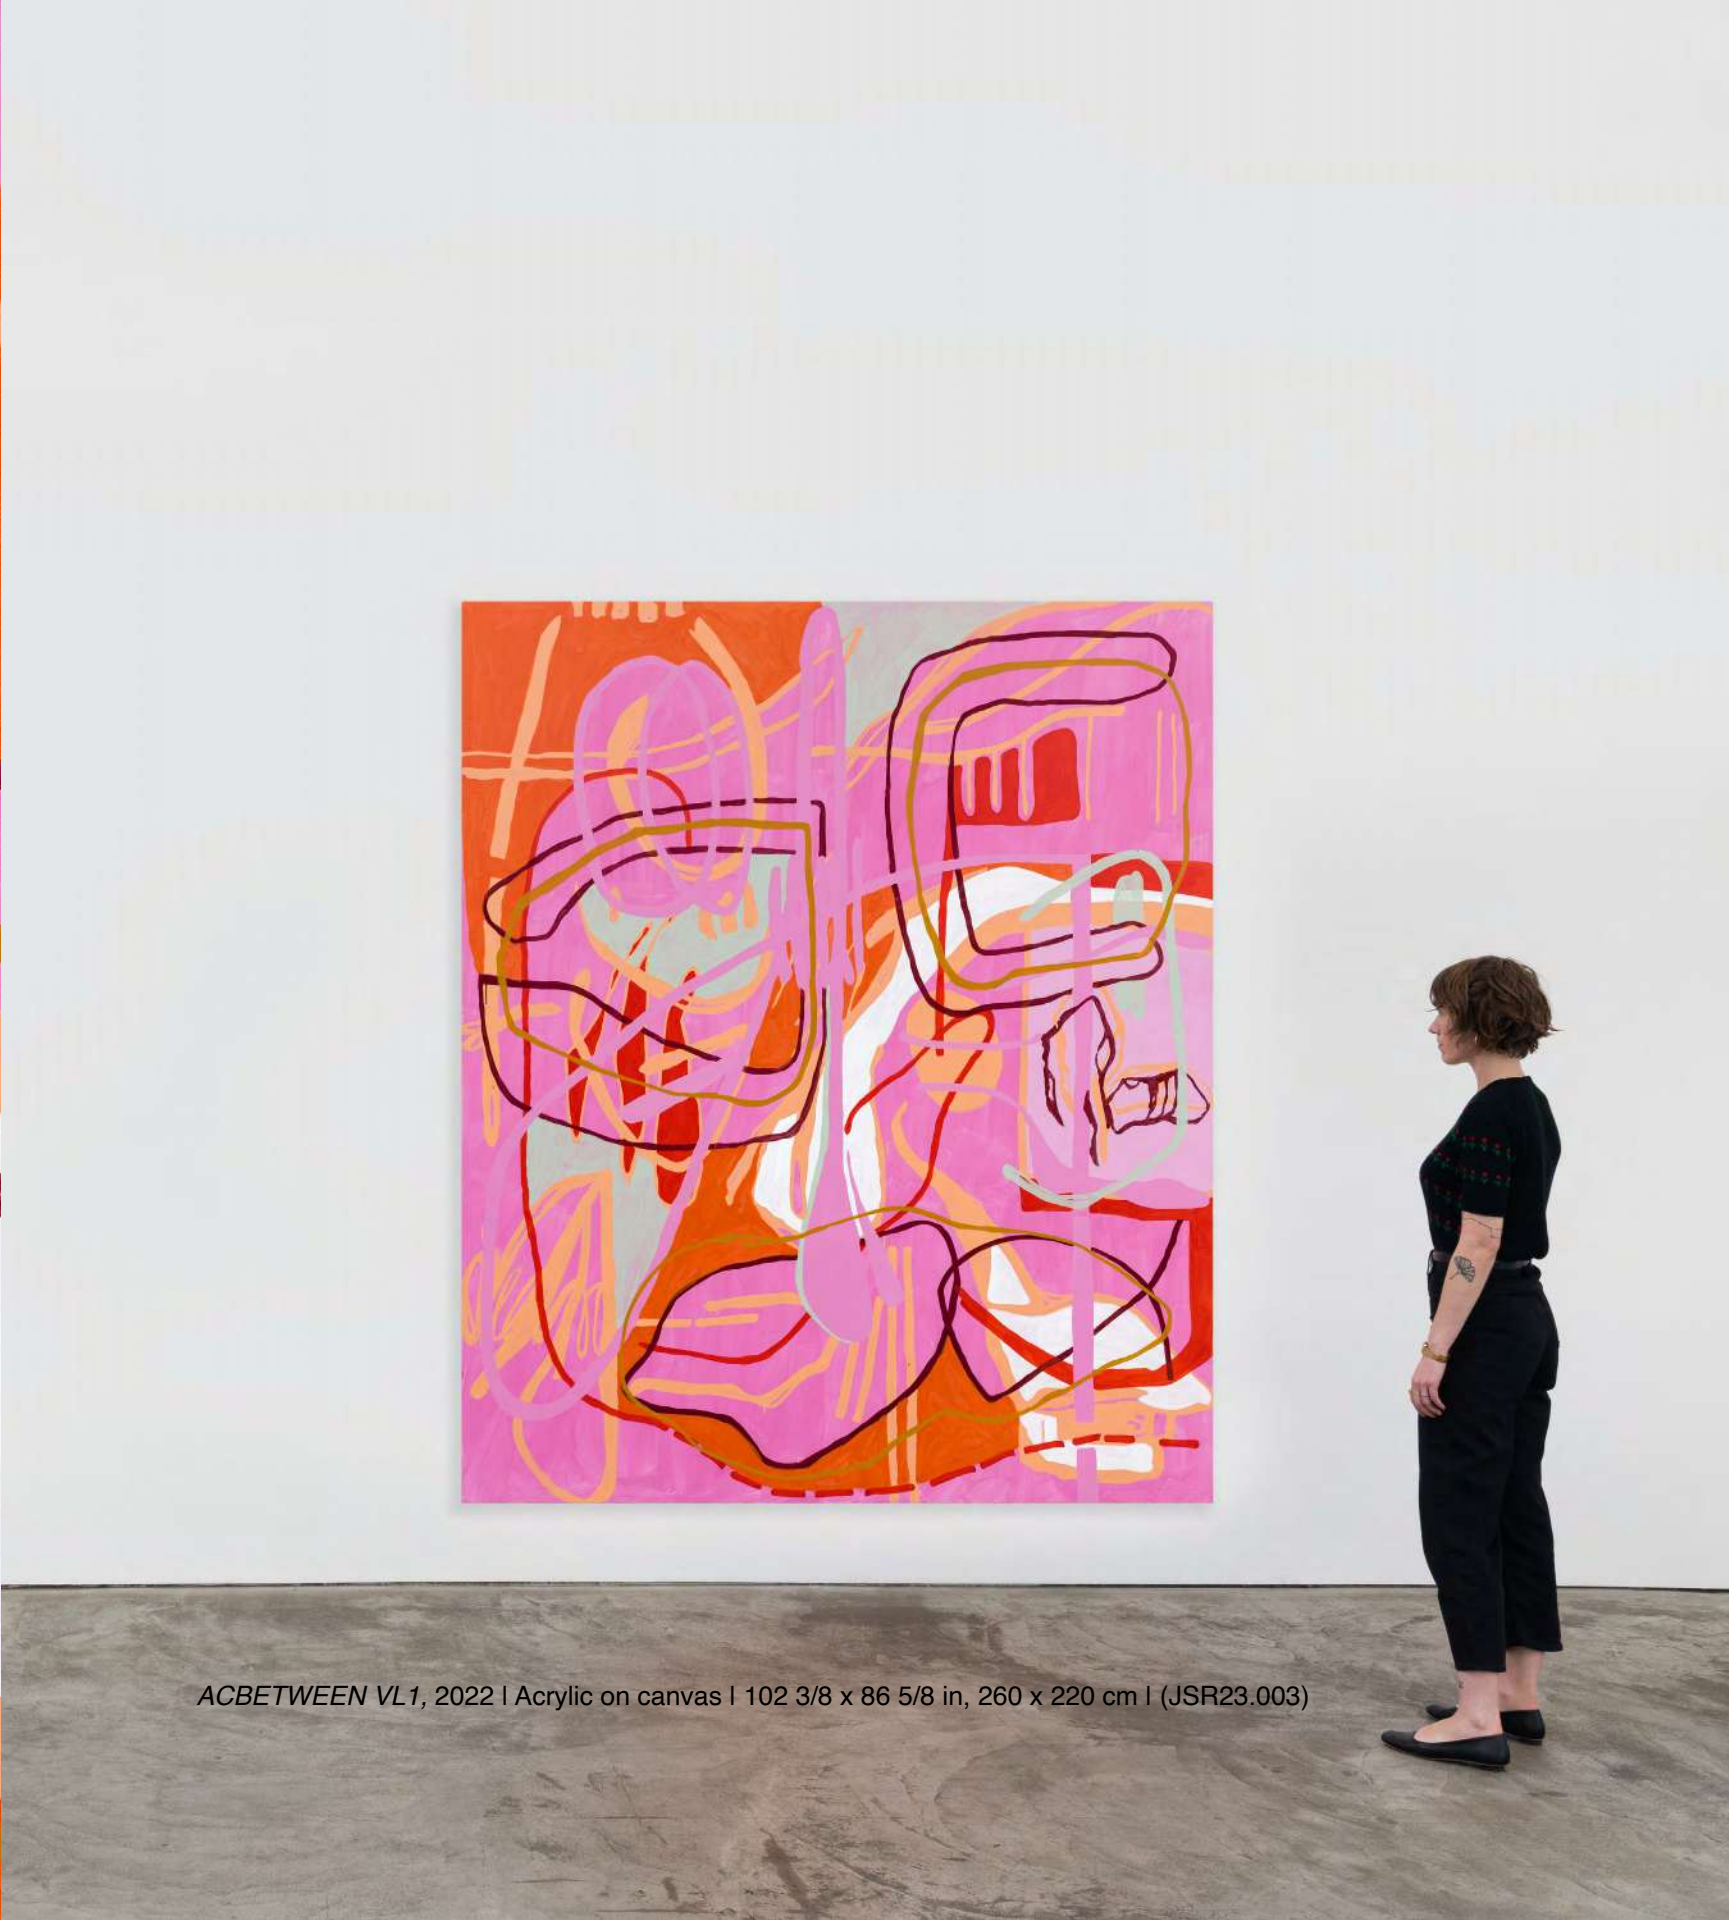

BEN QUILTY

Stern (Sondermüll), 2023 | Acrylic and oil paint on canvas | 78 3/4 x 88 5/8 in, 200 x 225 cm | (JS23.004)

JAN-OLE SCHIEMANN

JANA SCHRÖDER

ACBETWEEN VL1, 2022 | Acrylic on canvas | 102 3/8 x 86 5/8 in, 260 x 220 cm | (JSR23.003)