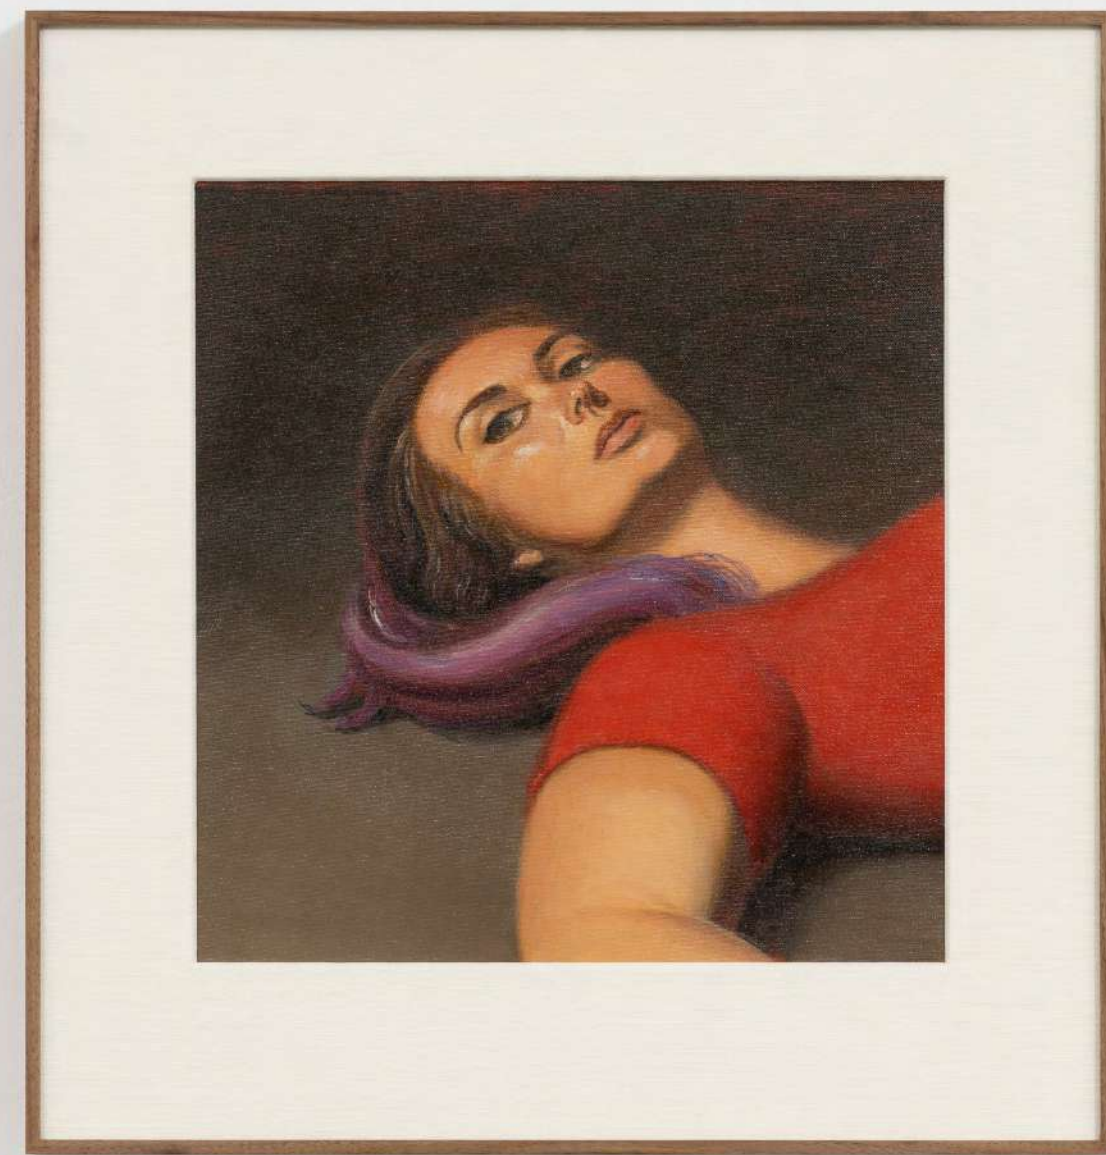

Anna Reclining, 2023 | Oil on canvas | 23 3/4 x 22 5/8 in, 60.3 x 57.5 cm | (JAS23.007)