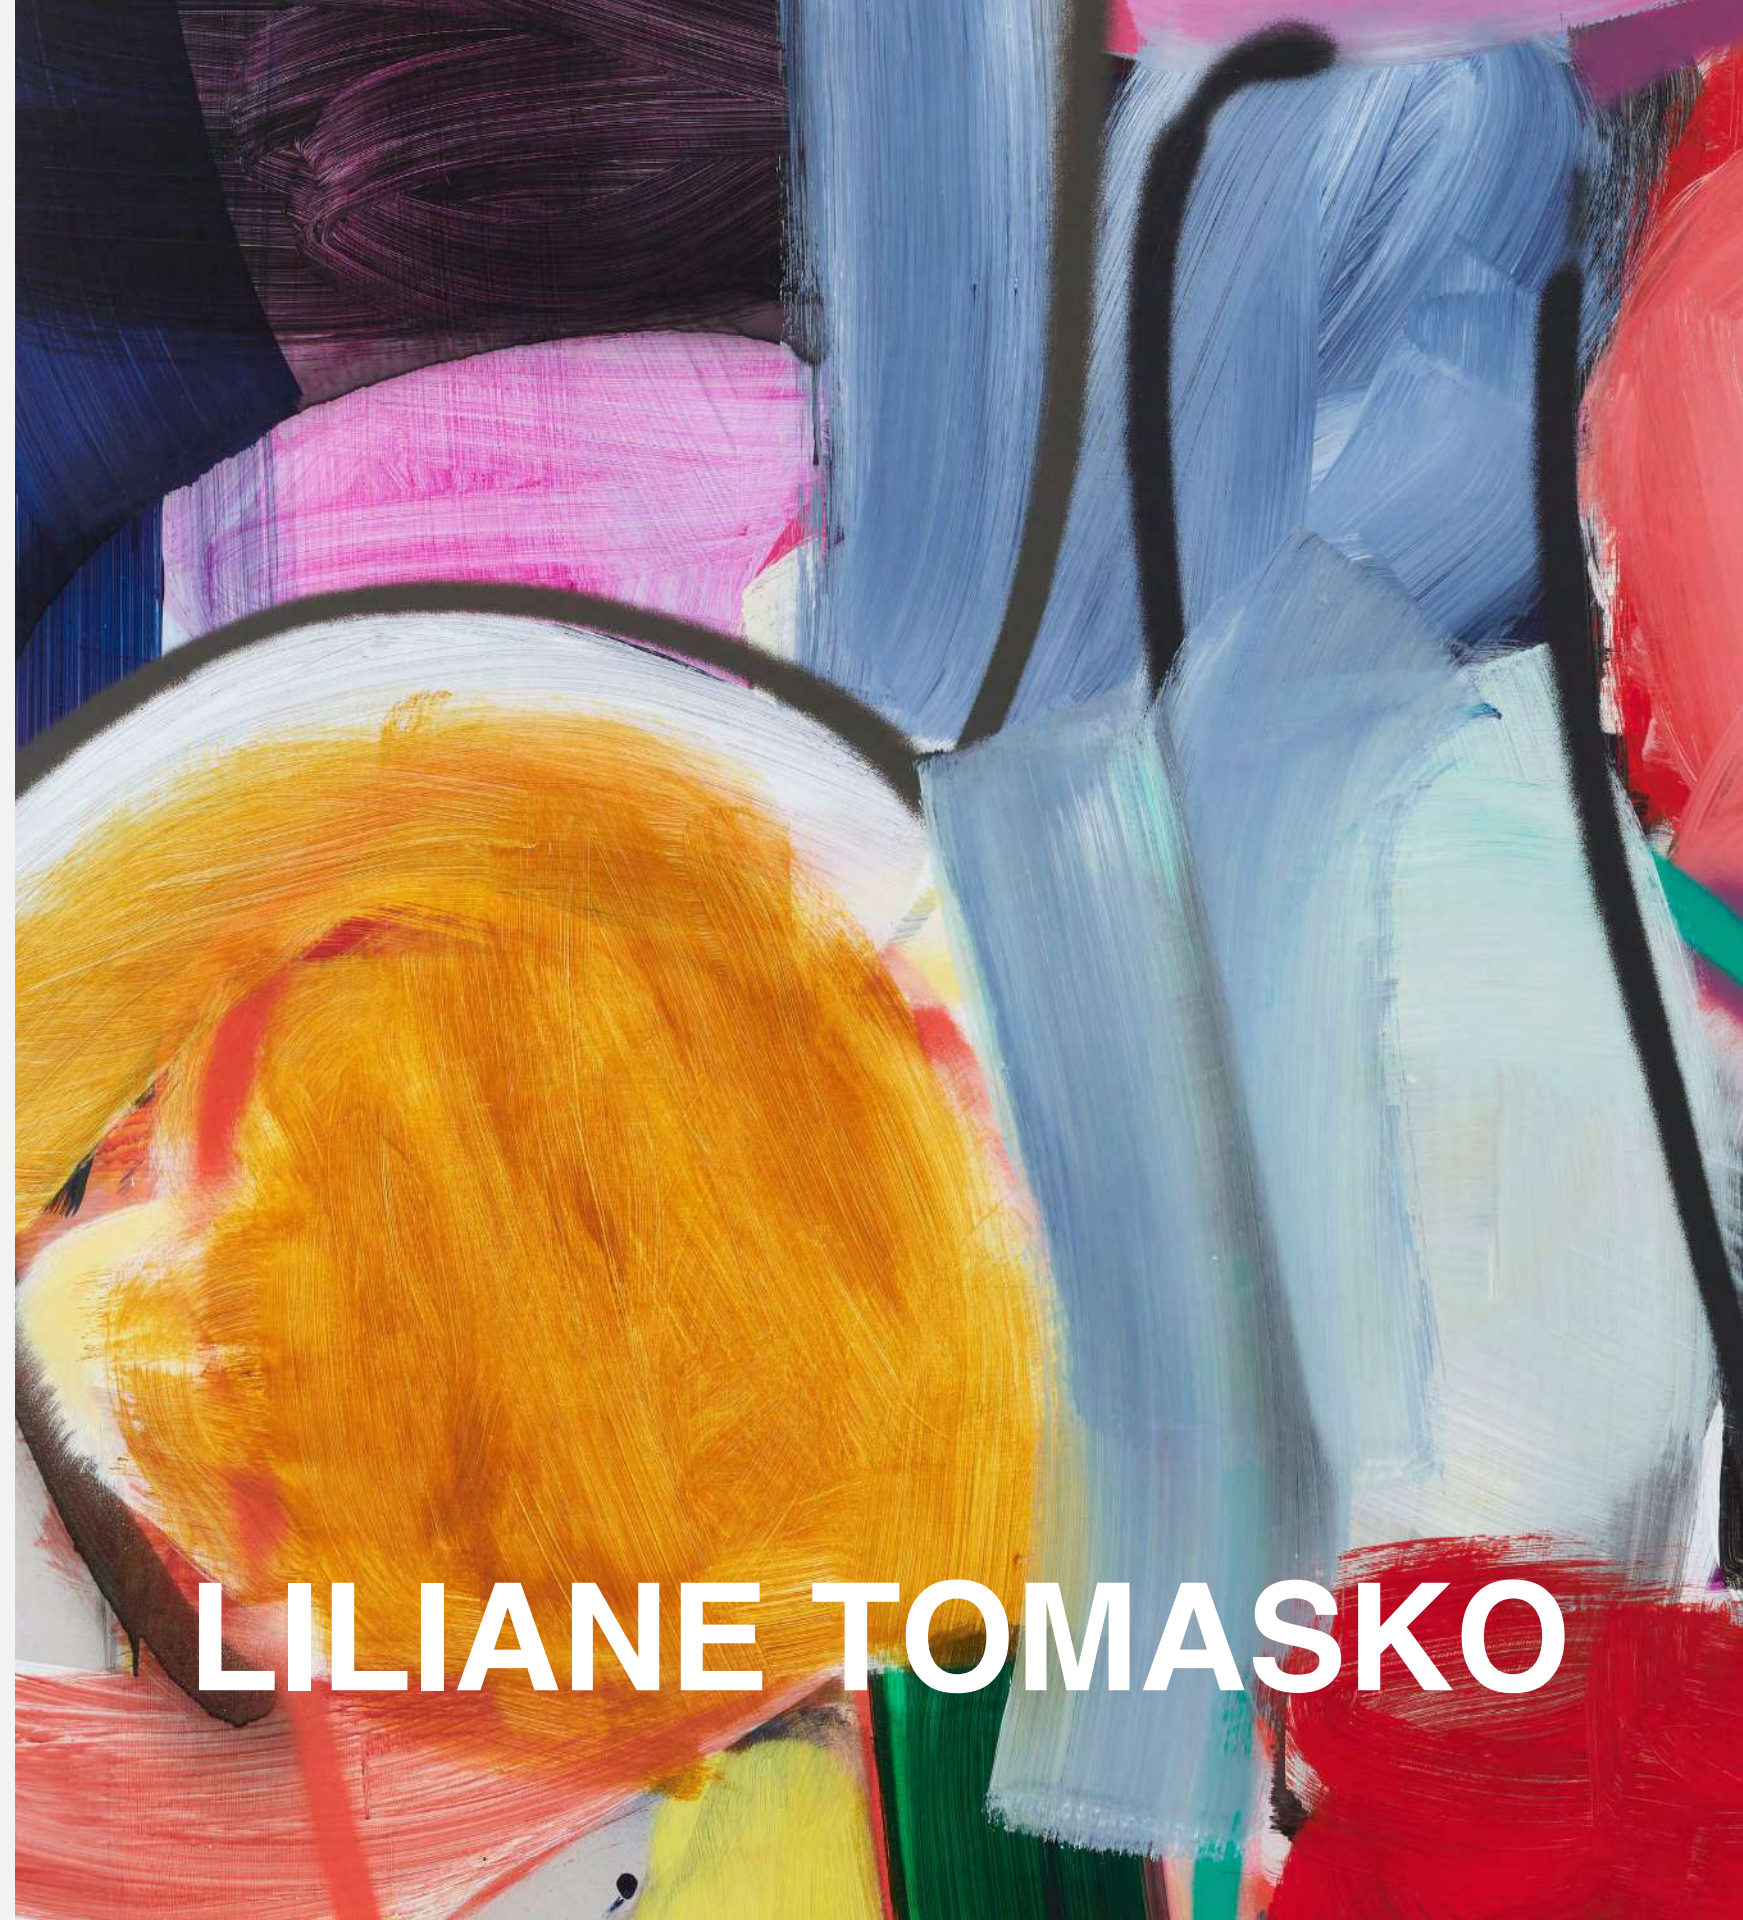

fireflies among sunflowers, 2022 | Oil on cotton | 21 5/8 x 25 5/8 in, 55 x 65 cm | (MSU22.113)

MÓNICA SUBIDÉ

Portrait of the Self (holding up the middle), 2022 | Acrylic and acrylic spray on aluminum | 76 x 70 in, 193 x 177.8 cm | (LTO23.012)