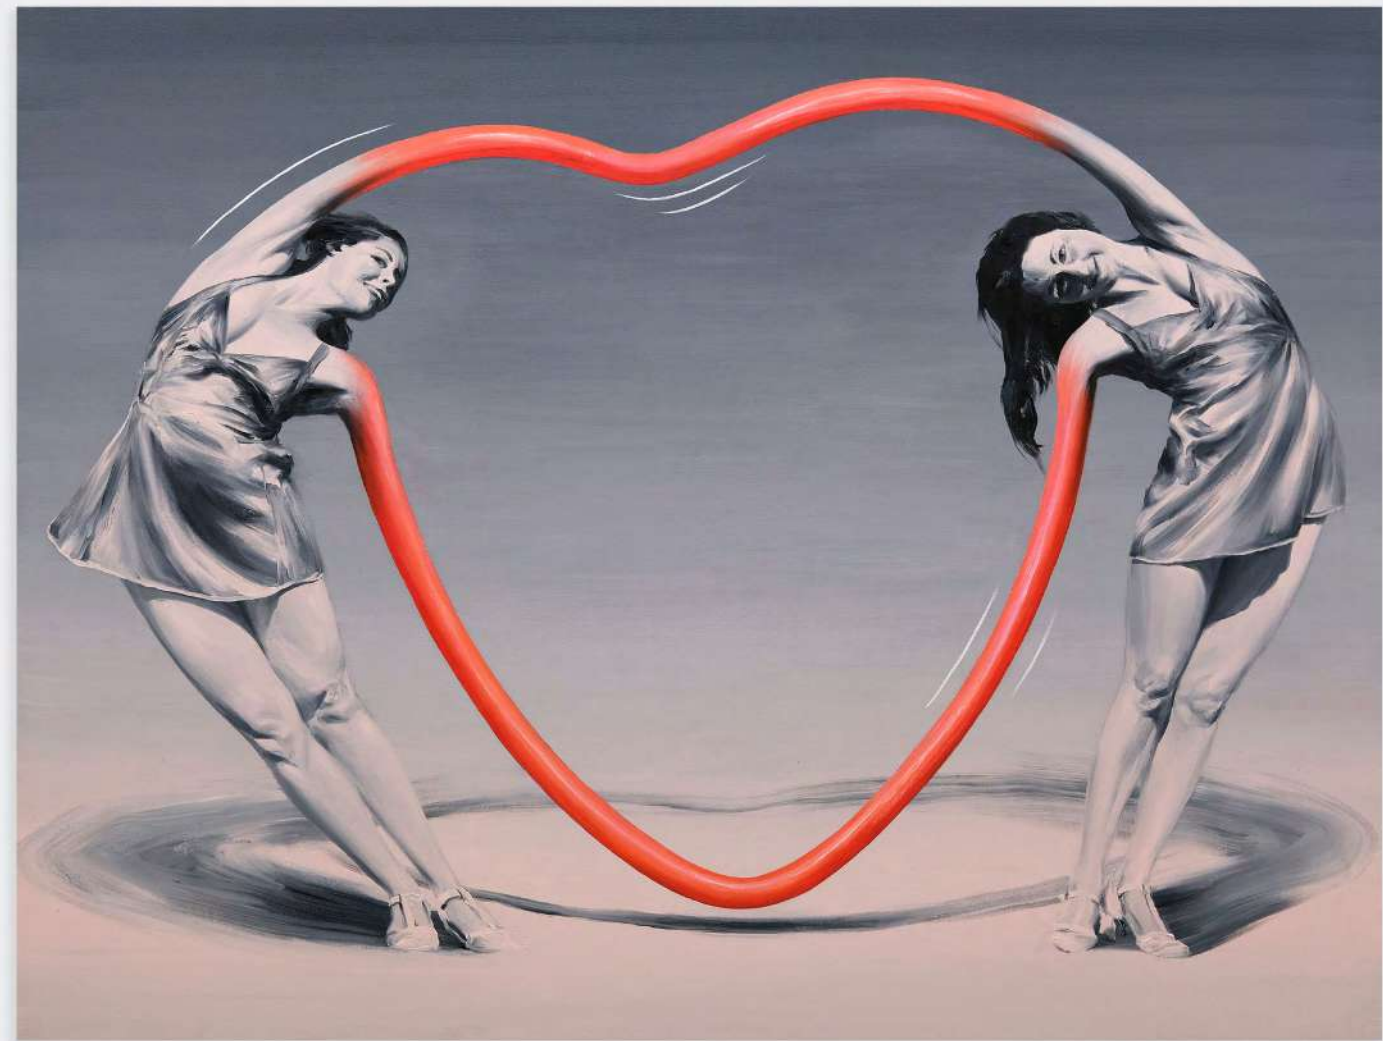

Aptitude to Hypothetically Transfer Energy, 2023 | Oil and pastel on linen | 72 x 60 in, 182.9 x 152.4 cm | (CP22.045)