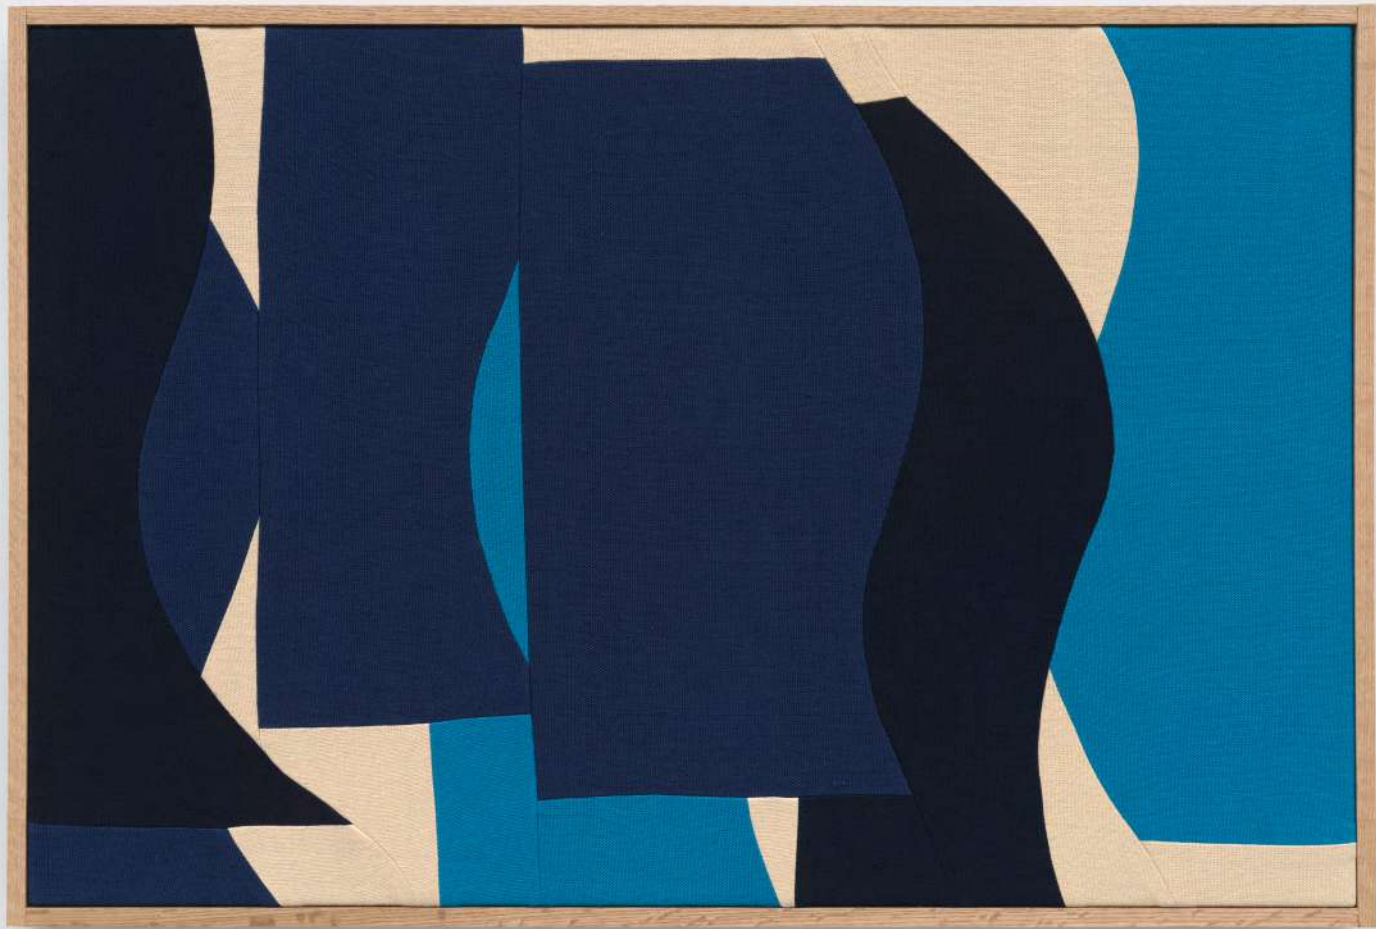

GINNY CASEY

Oatmeal, 2023 | Hand woven cotton, framed | 24 x 36 in, 61 x 91.4 cm | (ECO23.060)

ETHAN COOK

IAN DAVIS

Transmission, 2023 | Acrylic on linen | 55 x 50 in, 139.7 x 127 cm | (IDA23.001)

The Best Time For Fish To Bite In The Bitterroot Is During A Rain Shower And The Fish Bites Feel Divine On Our Skin.., 2022
Acrylic and oil pastel on panel | 60 x 40 in, 152.4 x 101.6 cm | (AJO22.047)