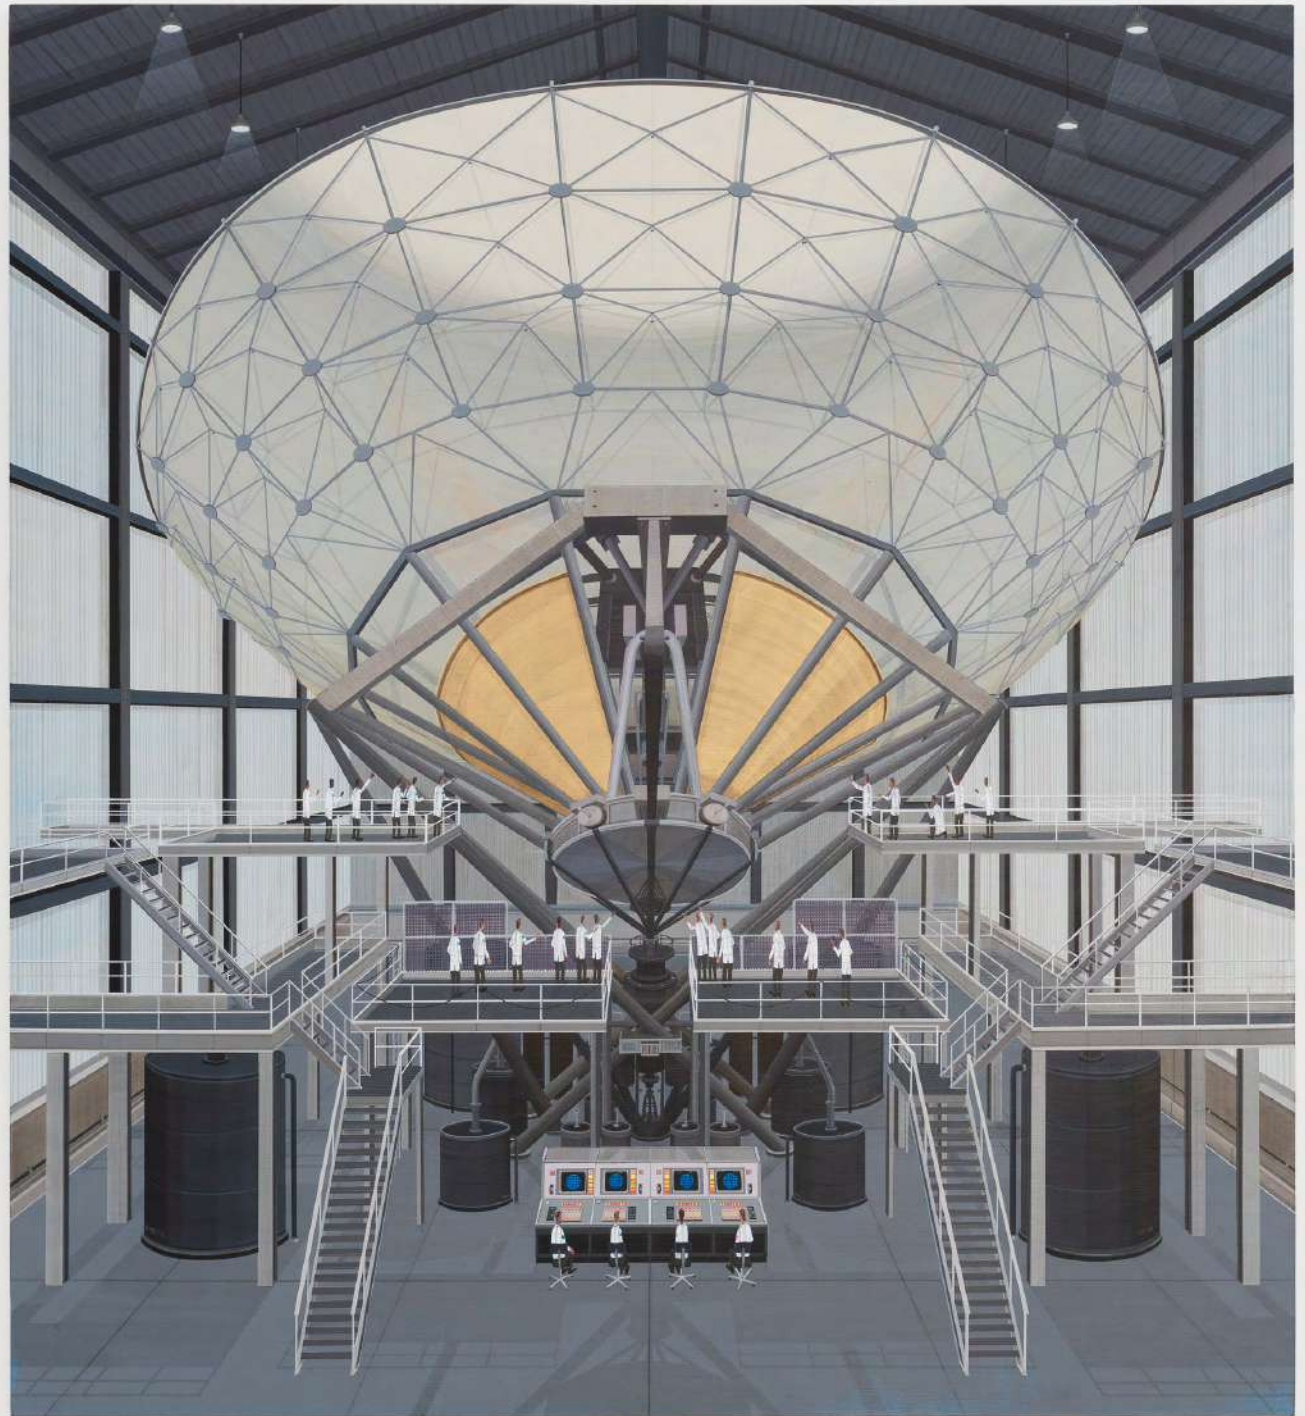

GINNY CASEY

Oatmeal, 2023 | Hand woven cotton, framed | 24 x 36 in, 61 x 91.4 cm | (ECO23.060)

ETHAN COOK

IAN DAVIS

Transmission, 2023 | Acrylic on linen | 55 x 50 in, 139.7 x 127 cm | (IDA23.001)

The Best Time For Fish To Bite In The Bitterroot Is During A Rain Shower And The Fish Bites Feel Divine On Our Skin.., 2022
Acrylic and oil pastel on panel | 60 x 40 in, 152.4 x 101.6 cm | (AJO22.047)