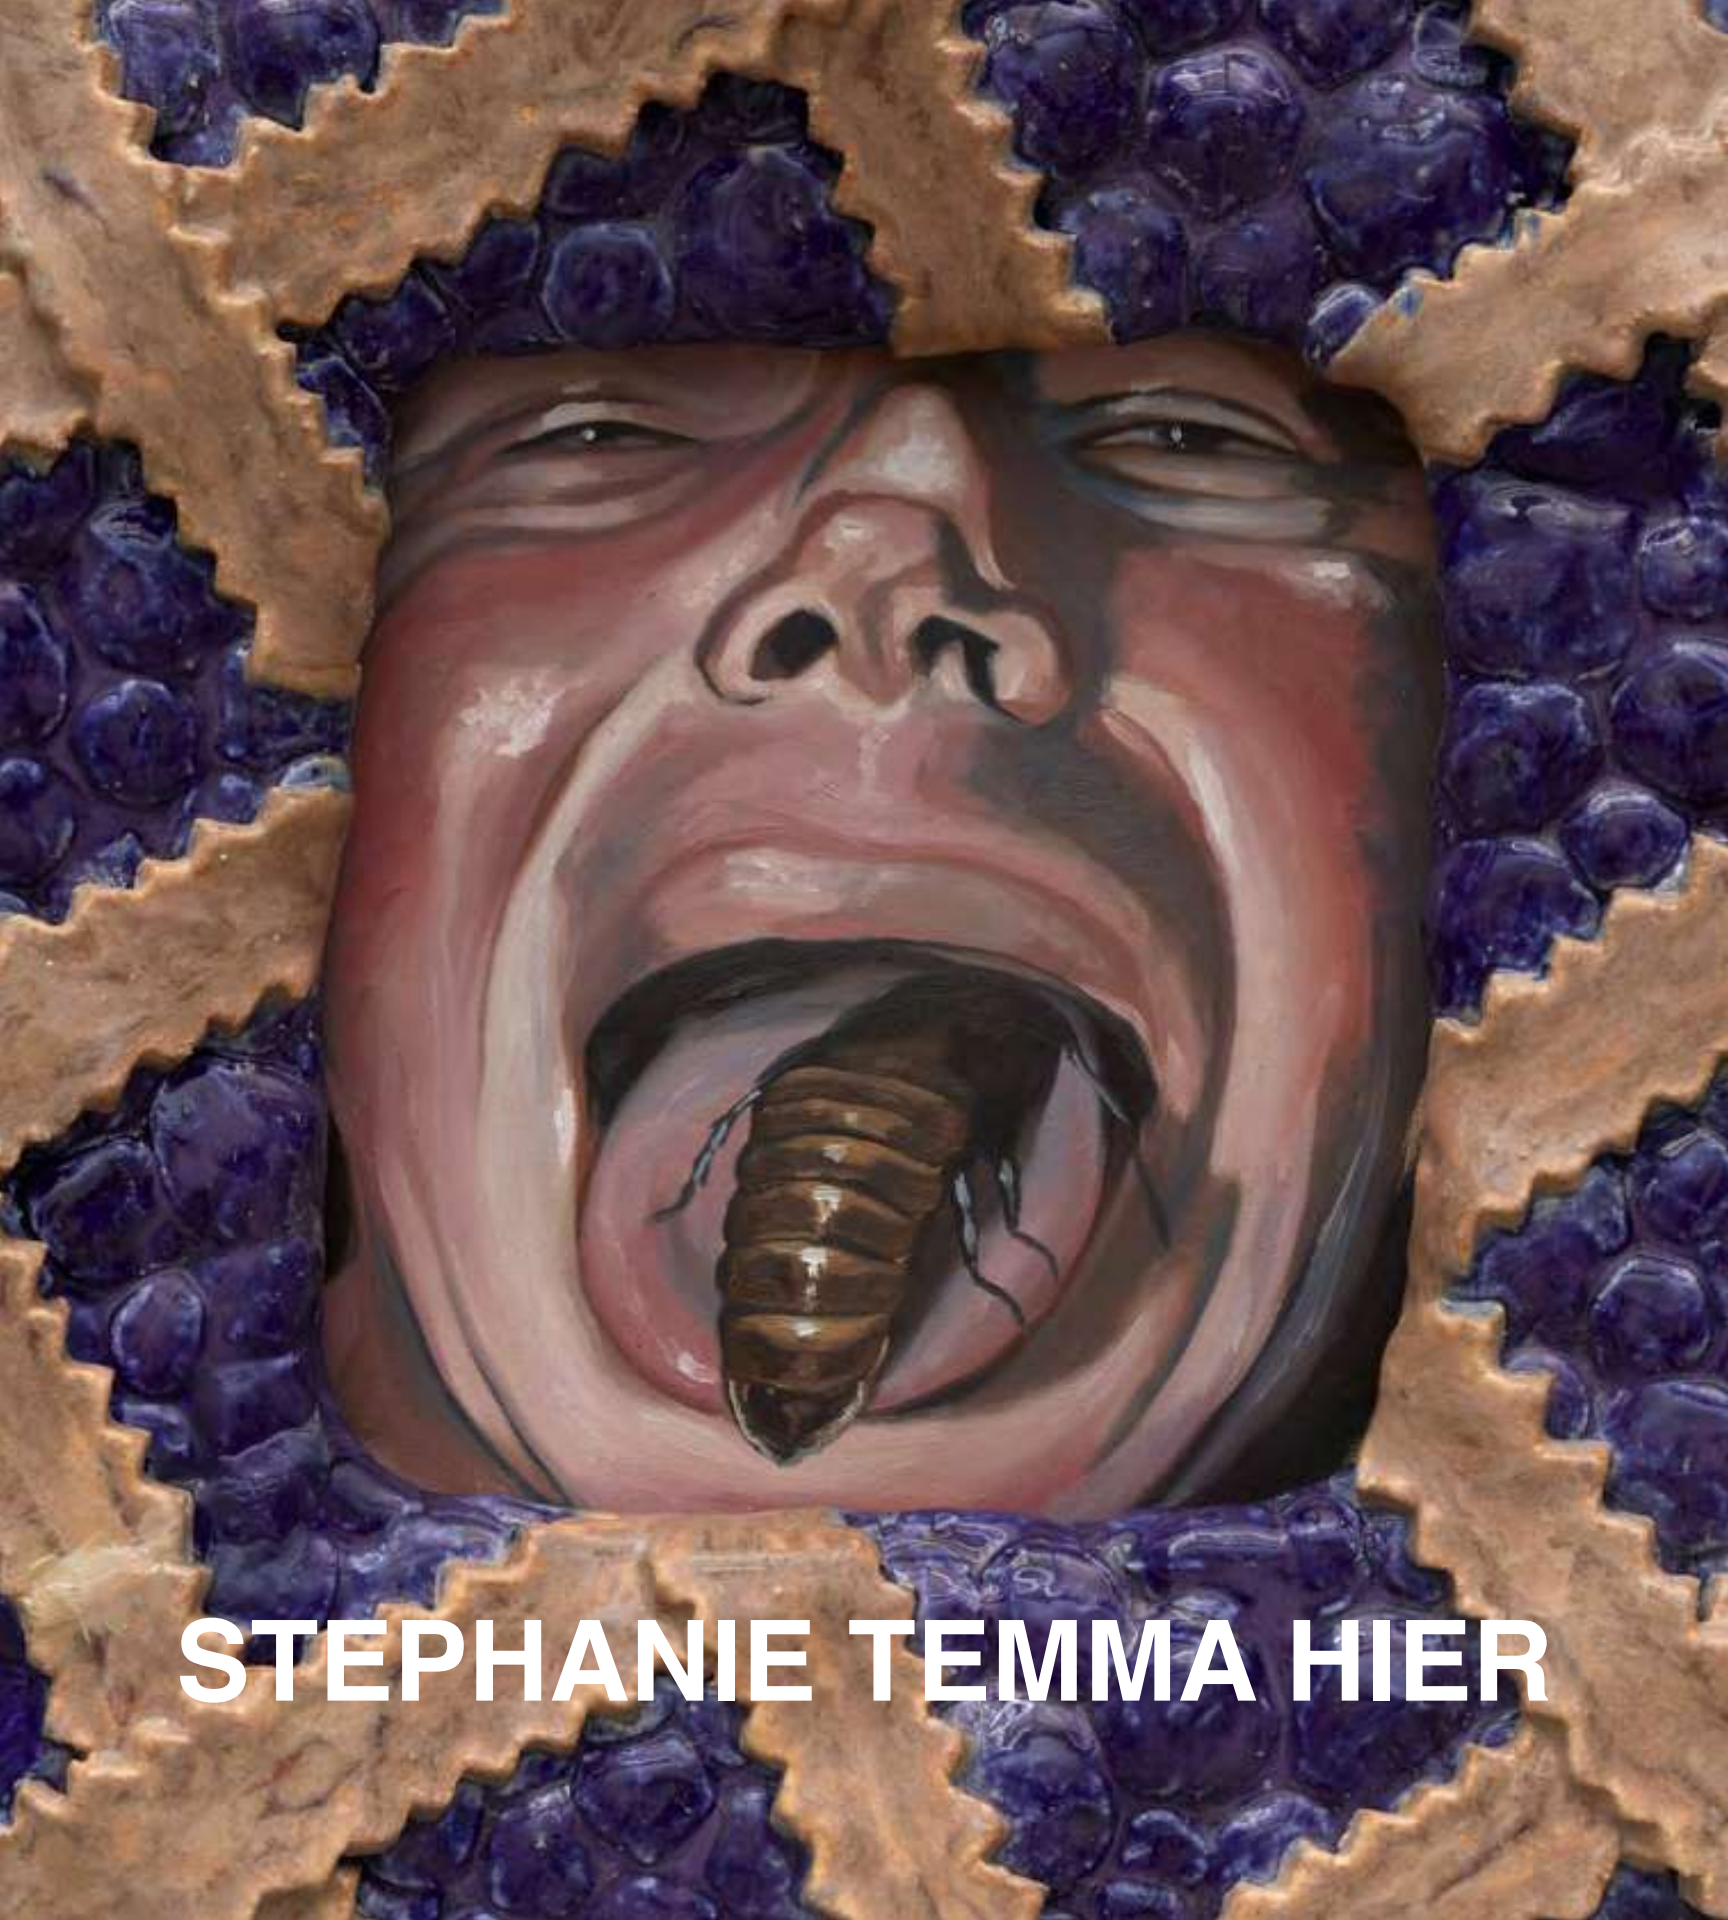

GINNY CASEY

Oatmeal, 2023 | Hand woven cotton, framed | 24 x 36 in, 61 x 91.4 cm | (ECO23.060)

ETHAN COOK

IAN DAVIS

Transmission, 2023 | Acrylic on linen | 55 x 50 in, 139.7 x 127 cm | (IDA23.001)

The Best Time For Fish To Bite In The Bitterroot Is During A Rain Shower And The Fish Bites Feel Divine On Our Skin.., 2022
Acrylic and oil pastel on panel | 60 x 40 in, 152.4 x 101.6 cm | (AJO22.047)

Which Group is Mine? Can I Go with This One, or That One? Or Do I Have to Go Alone?, 2022
Acrylic on panel | 60 x 40 in, 152.4 x 101.6 cm | (AJO22.050)

ANDREA JOYCE HEIMER

SECUNDINO HERNANDEZ

Untitled, 2023 | Acrylic on linen | 45 5/8 x 78 3/8 x 1 5/8 in, 116 x 199 x 4 cm | (SHE23.002)

STEPHANIE TEMMA HIER

Don't you ever dream of a life where corn don't grow, 2023
Oil on linen with glazed stoneware sculpture | 26 x 26 x 3 in, 66 x 66 x 7.6 cm | (SHI23.032)

outdoor we miss you!, 2022 | Acrylic on canvas | 78 3/4 x 78 3/4 in, 200 x 200 cm | (HOR22.002)