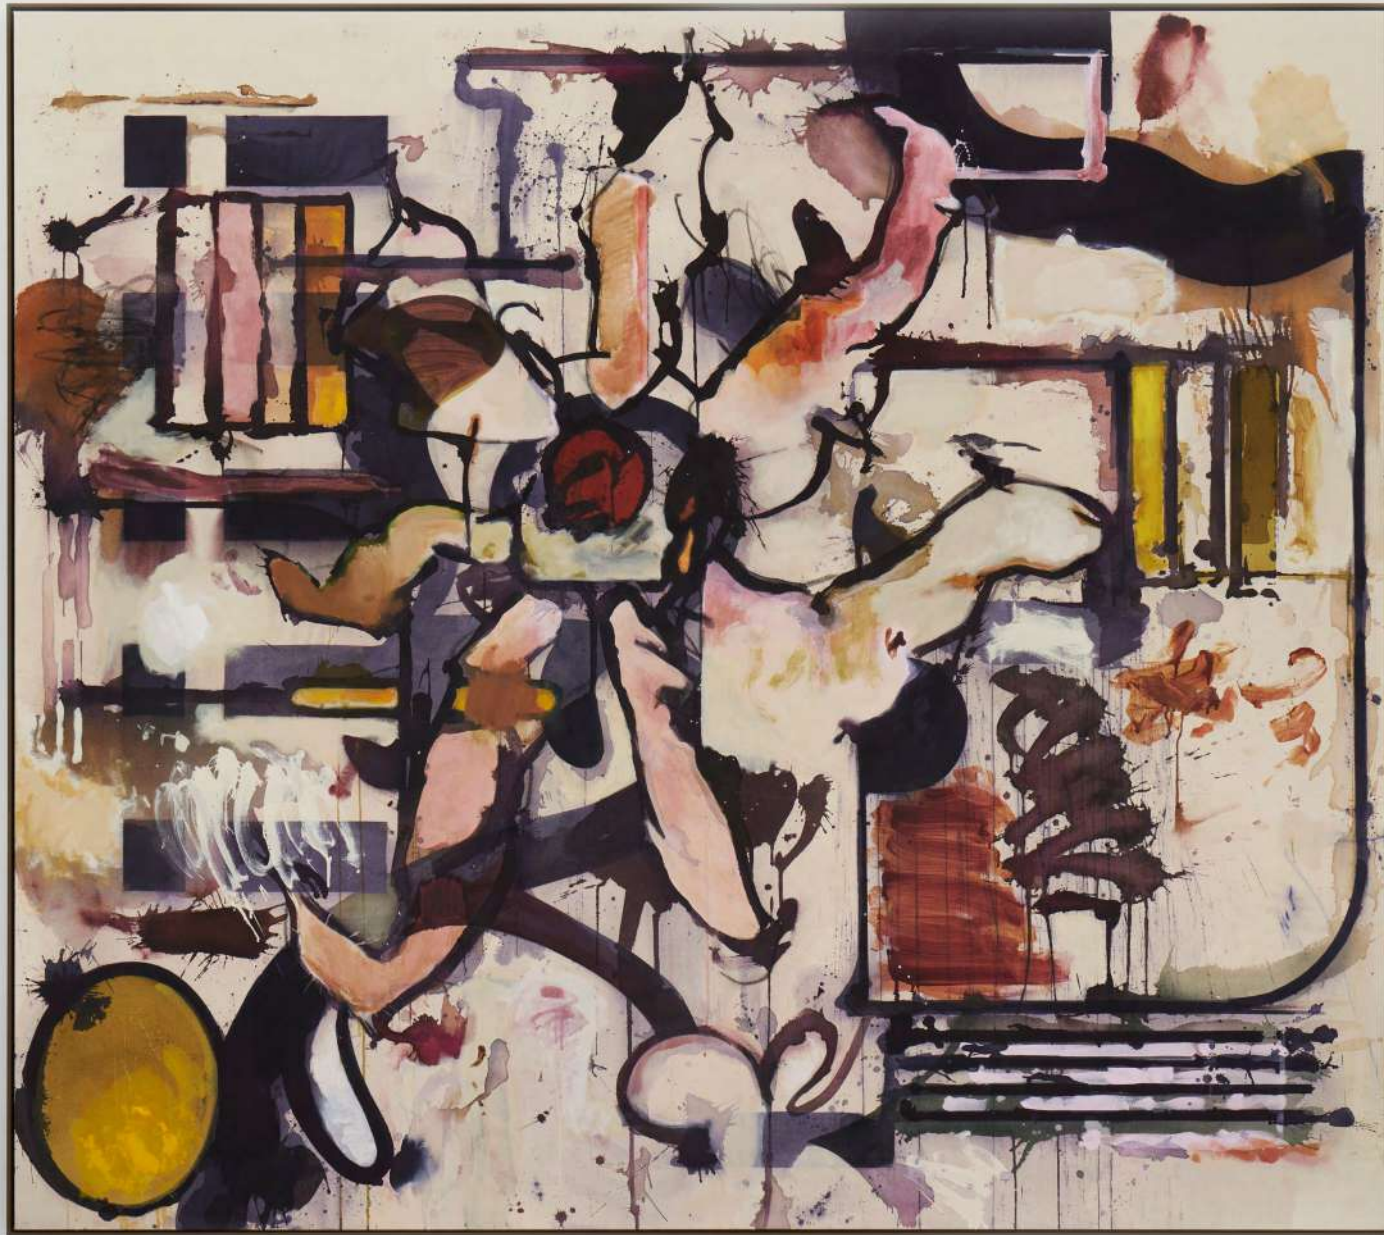

Stern (Sondermüll), 2023 | Acrylic and oil paint on canvas | 78 3/4 x 88 5/8 in, 200 x 225 cm | (JS23.004)