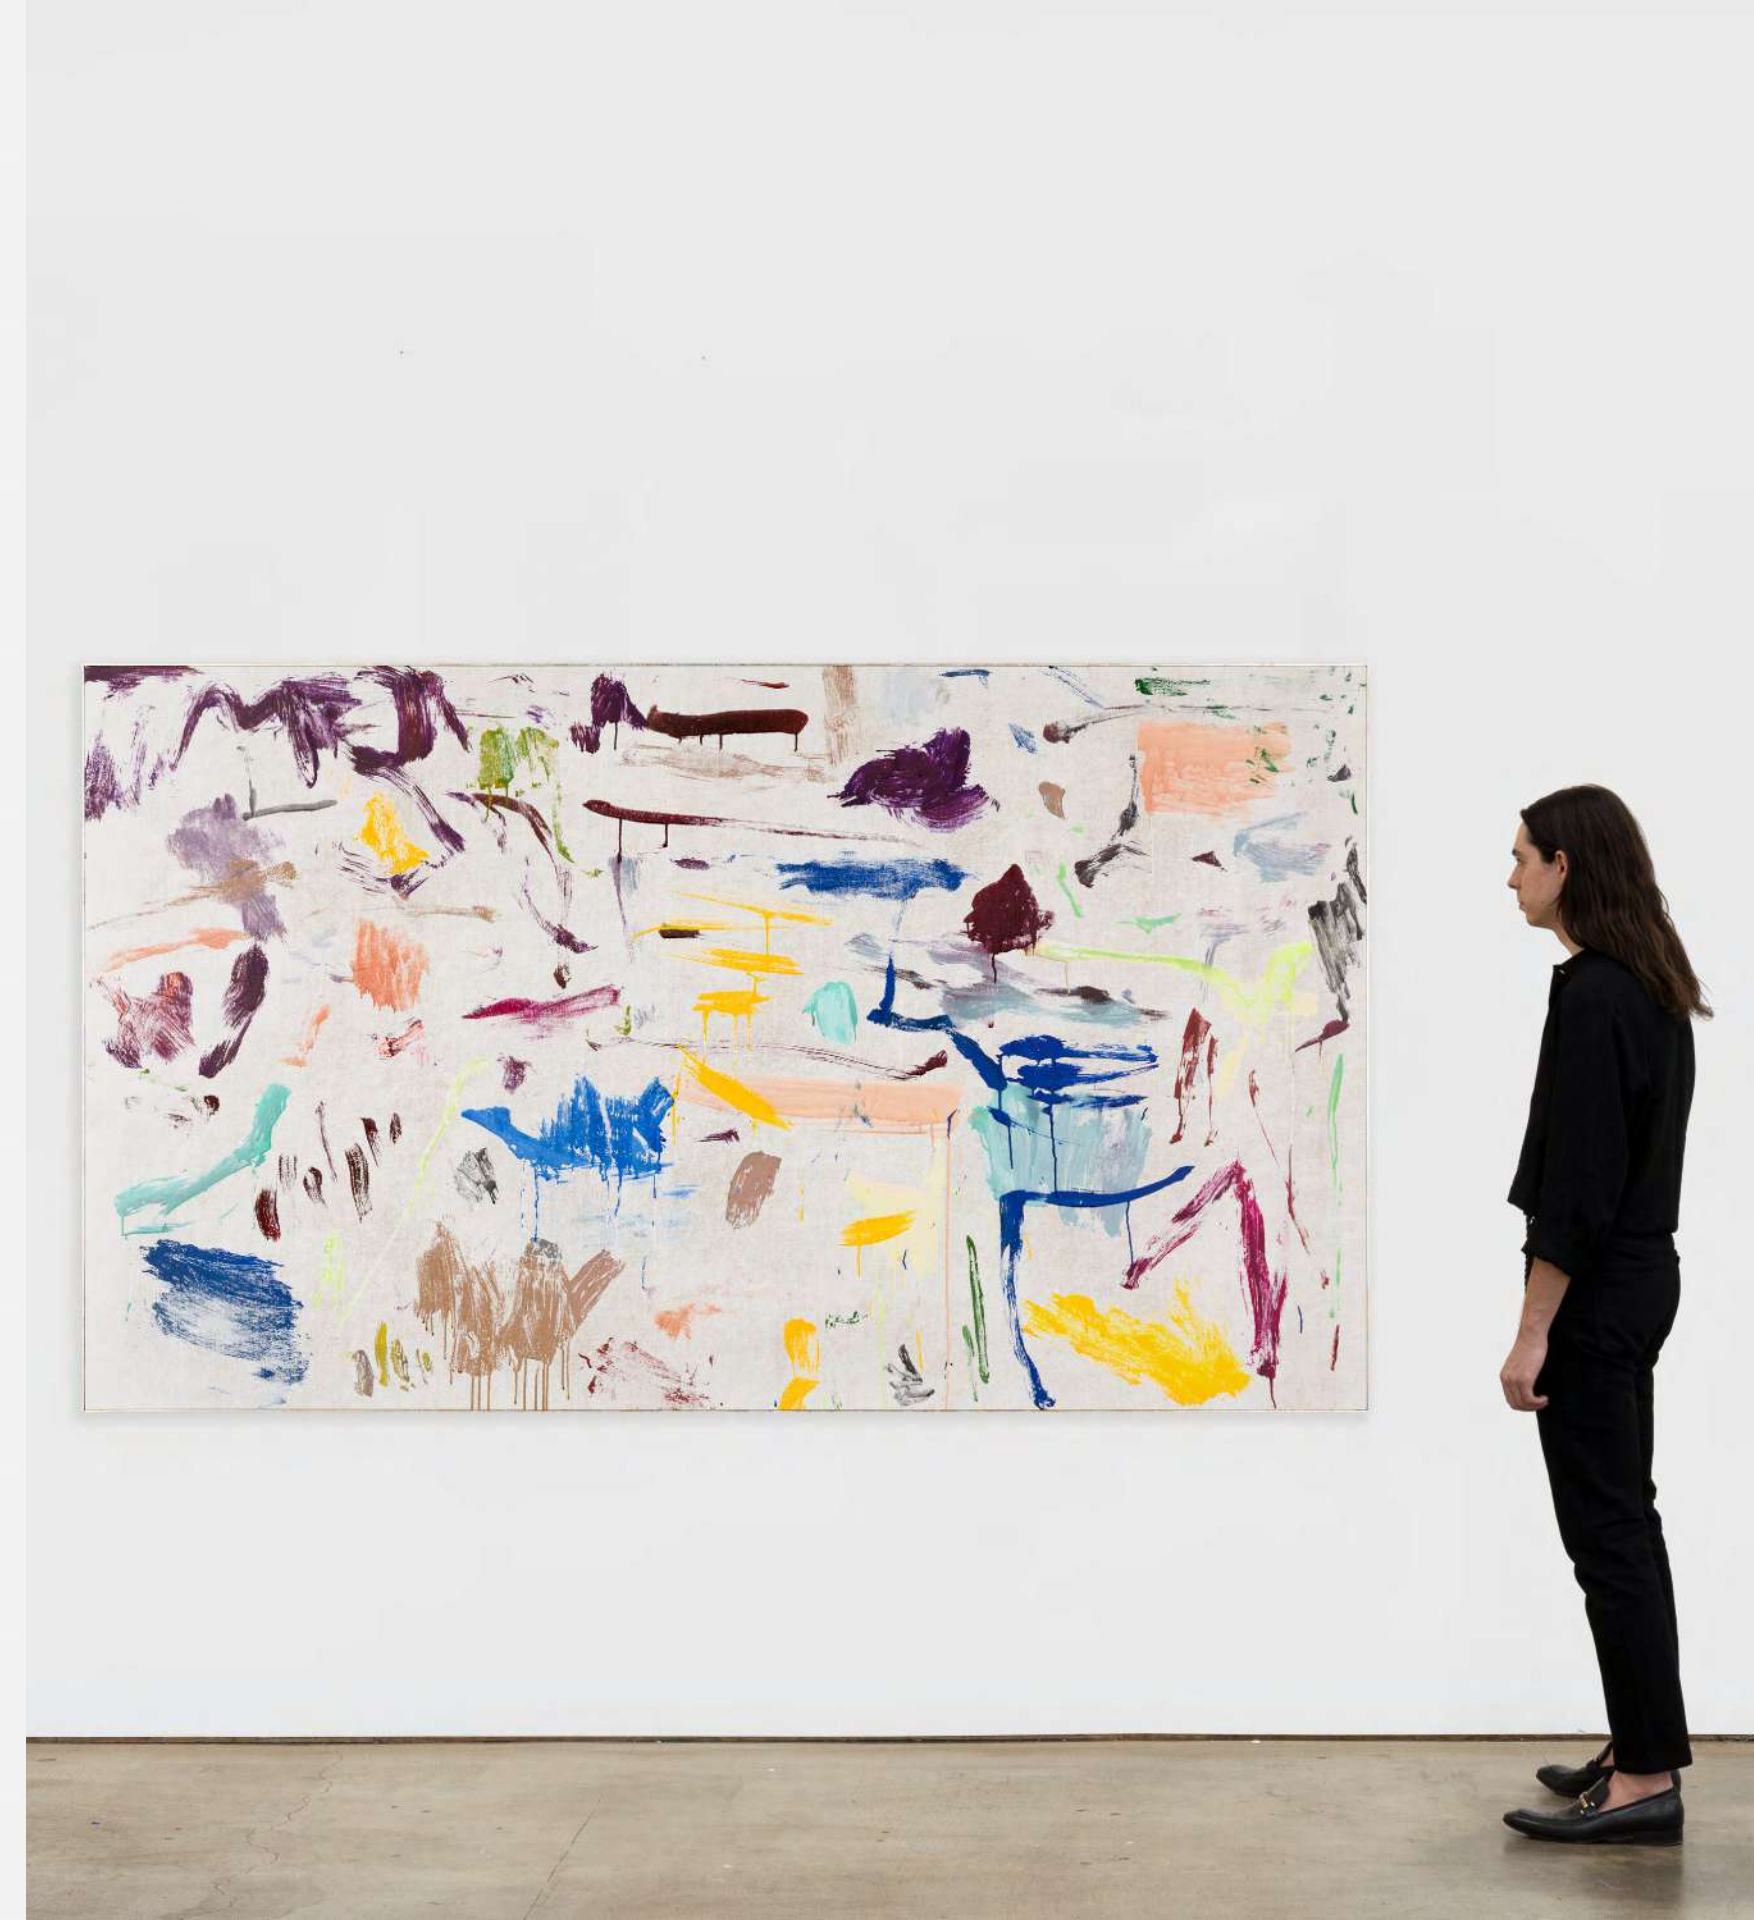

GINNY CASEY

Oatmeal, 2023 | Hand woven cotton, framed | 24 x 36 in, 61 x 91.4 cm | (ECO23.060)

ETHAN COOK

IAN DAVIS

Transmission, 2023 | Acrylic on linen | 55 x 50 in, 139.7 x 127 cm | (IDA23.001)

The Best Time For Fish To Bite In The Bitterroot Is During A Rain Shower And The Fish Bites Feel Divine On Our Skin.., 2022
Acrylic and oil pastel on panel | 60 x 40 in, 152.4 x 101.6 cm | (AJO22.047)

Which Group is Mine? Can I Go with This One, or That One? Or Do I Have to Go Alone?, 2022
Acrylic on panel | 60 x 40 in, 152.4 x 101.6 cm | (AJO22.050)

ANDREA JOYCE HEIMER

SECUNDINO HERNANDEZ

Untitled, 2023 | Acrylic on linen | 45 5/8 x 78 3/8 x 1 5/8 in, 116 x 199 x 4 cm | (SHE23.002)