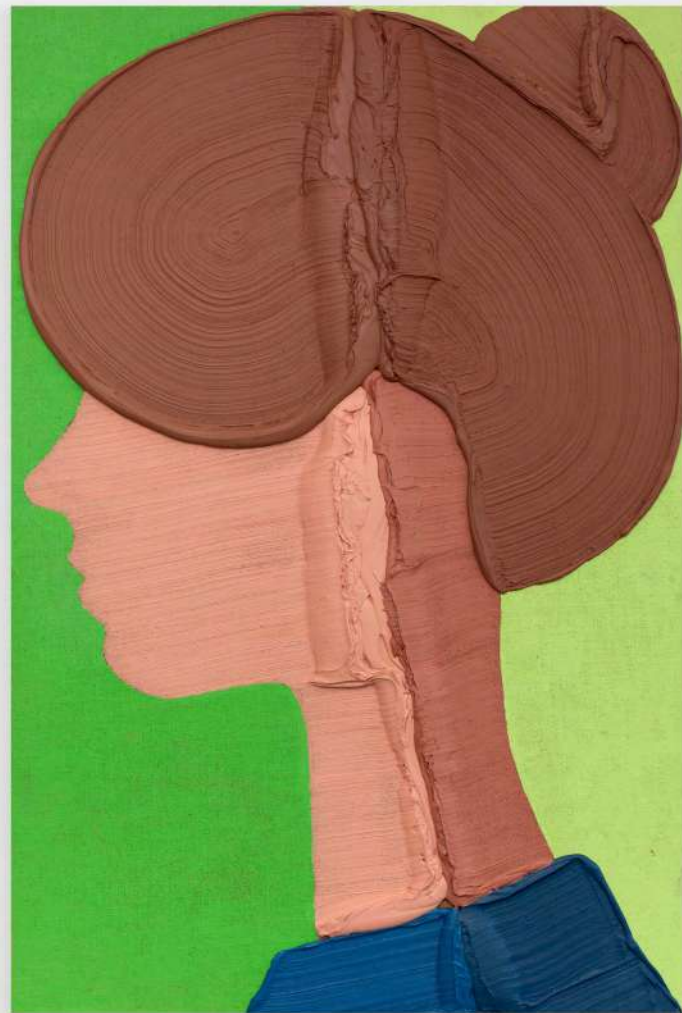

Alma, 2023 | Acrylic on burlap | 72 x 48 in, 182.9 x 121.9 cm | (JLE23.014)

JOSÉ LERMA